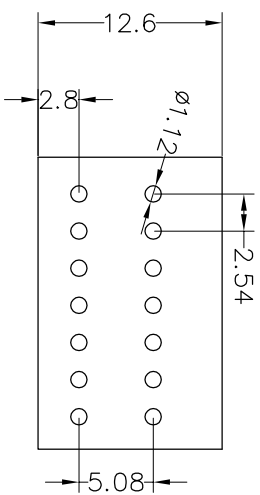

**SPECIFICATIONS**

Rated(额定参数): 150V,5A  
 Dielectric strength(抗电强度): AC2000V/1 Minute  
 Insulation Resistance(绝缘电阻):1000MΩ Min  
 Contact Resistance(接触电阻):20mΩ Max  
 Wire Range(线径):20~26AWG  
 Strip length(剥线长度):11mm  
 Temp. range(操作温度):-40℃~+105℃  
 MAX Soldering(瞬时温度):+250℃,5s

Housing Material(塑件): PA66 (UL94 V-0)  
 Contact(端子): Brass, Tin plating(黄铜镀锡)  
 Reed(弹片): Stainless seel (不锈钢)

**Ordering Information**

**JL 141V - 254 XX G X 1**

Pitch 254=2.54PH  
 No.of pins 1P-XXP  
 Housing Color  
 B=Black  
 G=Green  
 U=Blue  
 R=Red  
 W=White  
 Y=Yellow  
 O=Orange  
 E=Grey  
 Packing  
 0=Pe bog  
 T=Tube  
 A=Troy

OPERATION	X.X	±0.30	DRAW	yyusheng	18.09.08	SCALE	FIT	<b>JILIN</b> ® 深圳市锦凌电子有限公司 SHENZHEN JINLING ELECTRONIC CO.,LTD Tel: 86-755-2997-5806/5802 Fax: 86-755-2997-5992	
	X.XX	±0.20		CHECK		UNIT	mm		
ANGLE	X.XXX	±0.10	APPROVE		PROU.	SIZE	A4	PART NO.	JL 141V-254XXGX1
	Angle	±3°		SHEET		1/1	TITLE:		2.54mm PCB SPRING TERMINAL BOLCKS
REV	DATE	MODIFICATION DESCRIPTION	CHANGE	DIM	TOL				
1									
2		NEW DRAWING							
3									
4									