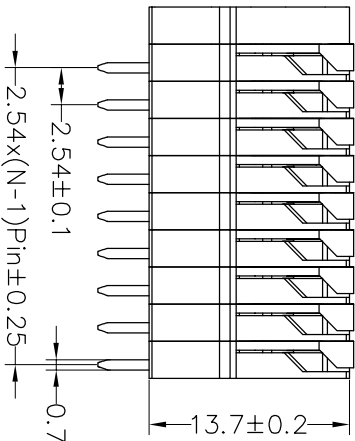

**SPECIFICATIONS**

Rated(额定参数): 150V,5A  
 Dielectric strength(抗电强度): AC2000V/1 Minute  
 Insulation Resistance(绝缘电阻):1000MΩ Min  
 Contact Resistance(接触电阻):20mΩ Max  
 Wire Range(线径):20~26AWG  
 Strip length(剥线长度):11mm  
 Temp. range(操作温度):-40℃~+105℃  
 MAX Soldering(瞬时温度):+250℃,5s

Housing Material(塑件): PA66 (UL94 V-0)  
 Contact(端子): Brass, Tin plating(黄铜镀锡)  
 Reed(弹片): Stainless seel (不锈钢)

**Ordering Information**

**JL 141V - 254 XX G X 1**

Pitch 254=2.54PH  
 No.of pins 1P-XXP  
 Housing Color  
 B=Black  
 G=Green  
 U=Blue  
 R=Red  
 W=White  
 Y=Yellow  
 O=Orange  
 E=Grey  
 Packing  
 0=Pe bog  
 T=Tube  
 A=Troy

OPERATION	X.X	±0.30	DRAW	yyusheng	18.09.08	SCALE	FIT	<b>JILIN</b> ® 深圳市锦凌电子有限公司 SHENZHEN JINLING ELECTRONIC CO.,LTD Tel: 86-755-2997-5806/5802 Fax: 86-755-2997-5992	
	X.XX	±0.20		CHECK		UNIT	mm		
ANGLE	X.XXX	±0.10	APPROVE		PROU.	SIZE	A4	PART NO.	JL 141V-254XXGX1
	Angle	±3°		SHEET		1/1	TITLE:		2.54mm PCB SPRING TERMINAL BOLCKS
REV	DATE	MODIFICATION DESCRIPTION	CHANGE	DIM	TOL				
1									
2		NEW DRAWING							
3									
4									