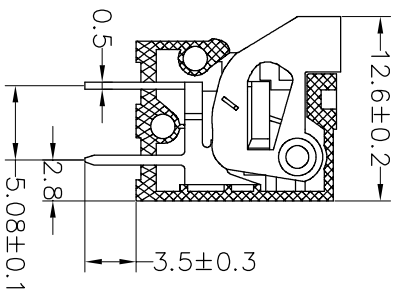

**SPECIFICATIONS**

Rated(额定参数): 150V,5A  
 Dielectric strength(抗电强度): AC2000V/1 Minute  
 Insulation Resistance(绝缘电阻):1000MΩ Min  
 Contact Resistance(接触电阻):20mΩ Max  
 Wire Range(线径):20~26AWG  
 Strip length(剥线长度):11mm  
 Temp. range(操作温度):-40℃~+105℃  
 MAX Soldering(瞬时温度):+250℃,5s

Housing Material(塑件): PA66 (UL94 V-0)  
 Contact(端子): Brass, Tin plating(黄铜镀锡)  
 Reed(弹片): Stainless seel (不锈钢)

**Ordering Information**

**JL 141V - 254 XX G X 1**

Pitch 254=2.54PH  
 No.of pins 1P-XXP  
 Housing Color  
 B=Black  
 G=Green  
 U=Blue  
 R=Red  
 W=White  
 Y=Yellow  
 O=Orange  
 E=Grey  
 Packing  
 0=Pe bog  
 T=Tube  
 A=Troy

OPERATION	X.X	±0.30	DRAW	yyusheng	18.09.08	SCALE	FIT	<b>JILIN</b> ® 深圳市锦凌电子有限公司 SHENZHEN JINLING ELECTRONIC CO.,LTD Tel: 86-755-2997-5806/5802 Fax: 86-755-2997-5992	
	X.XX	±0.20		CHECK		UNIT	mm		
ANGLE	X.XXX	±0.10	APPROVE		PROU.	SIZE	A4	PART NO.	JL 141V-254XXGX1
	Angle	±3°		SHEET		1/1	TITLE:		2.54mm PCB SPRING TERMINAL BOLCKS
REV	DATE	MODIFICATION DESCRIPTION	CHANGE	DIM	TOL				
1									
2		NEW DRAWING							
3									
4									