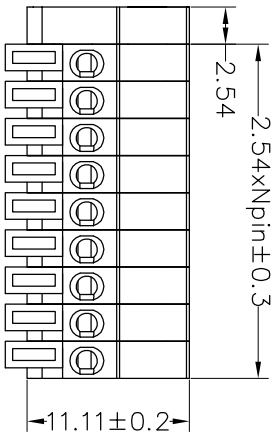

**SPECIFICATIONS**

Rated(额定参数): 150V,5A  
 Dielectric strength(抗电强度): AC2000V/1 Minute  
 Insulation Resistance(绝缘电阻):1000MΩ Min  
 Contact Resistance(接触电阻):20mΩ Max  
 Wire Range(线径):20~26AWG  
 Strip length(剥线长度):11mm  
 Temp. range(操作温度):-40℃~+105℃  
 MAX Soldering(瞬时温度):+250℃,5s

Housing Material(塑件): PA66 (UL94 V-0)  
 Contact(端子): Brass, Tin plating(黄铜镀锡)  
 Reed(弹片): Stainless seel (不锈钢)

**Ordering Information**

**JL 141V - 254 XX G X 1**

Pitch 254=2.54PH  
 No.of pins 1P-XXP  
 Housing Color  
 B=Black  
 G=Green  
 U=Blue  
 R=Red  
 W=White  
 Y=Yellow  
 O=Orange  
 E=Grey  
 Packing  
 0=Pe bog  
 T=Tube  
 A=Troy

OPERATION	X.X	±0.30	DRAW	yyusheng	18.09.08	SCALE	FIT	<b>JILIN</b> ® 深圳市锦凌电子有限公司 SHENZHEN JINLING ELECTRONIC CO.,LTD Tel: 86-755-2997-5806/5802 Fax: 86-755-2997-5992	
	X.XX	±0.20		CHECK		UNIT	mm		
ANGLE	X.XXX	±0.10	APPROVE		PROU.	SIZE	A4	PART NO.	JL 141V-254XXGX1
	Angle	±3°		SHEET		1/1	TITLE:		2.54mm PCB SPRING TERMINAL BOLCKS
REV	DATE	MODIFICATION DESCRIPTION	CHANGE	DIM	TOL				
1									
2		NEW DRAWING							
3									
4									