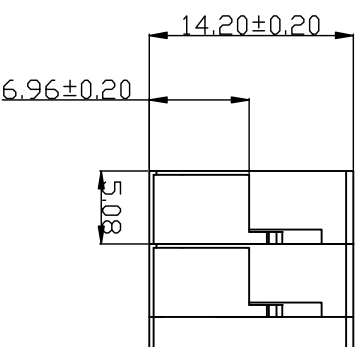

NOTES:

UL Standard

1. Rated Voltage/Current : 300V / 10A
2. Withstanding Voltage : AC1500V/1Min.
3. Contact Resistance : 20mΩ Max
4. Wire Range : 22~14AWG

NOTES:

1. Dimension shall be interpreted per ASME Y14.5-2009
2. Pitch : 5.08mm, Poles : N=02P
3. Stripping length : 8-10mm
4. Operating temperature : -40°C~+105°C
5. Undimensioned Tolerances:

Pitch range in mm	Nominal dimension range in mm	
	—	∠
≤8	8 ~ 16	≤6
±0.08	16 ~ 24	30 ~ 90
±0.13	24 ~ 30	90 ~ 200
±0.18	30 ~ 48	200 ~ 480
±0.10	48 ~ 70	480 ~ 700
±0.20	70 ~ 100	700 ~ 1000
±0.30	100 ~ 150	1000 ~ 1500
±0.50	150 ~ 200	1500 ~ 2000
±0.70	200 ~ 300	2000 ~ 3000
±1.0	300 ~ 500	3000 ~ 5000

Ordering Information

JL142R - 508 02 G A 1

Pitch 508=5.08PH No. of pins 2P~24P Housing Color B=Black G=Green U=Blue R=Red W=White Y=Yellow D=Orange E=Grey
Packing 0=Pe bag A=Tray T=Tube

Recommended P.C.B Layout

REVISION RECORD			
REV	ECN	DESCRIPTION	DATE

DRAWN	LICHAO LIU		SCALE	FIT	PART NO.	JL142R-50802GA1
CHECK	LICHAO LIU		UNIT	mm		
APPROVE	高永亮		SIZE	A4	TITLE:	JL142R-5.08-2P 弹簧式/绿色/盒装
			SHEET	1/1		
			PRD			