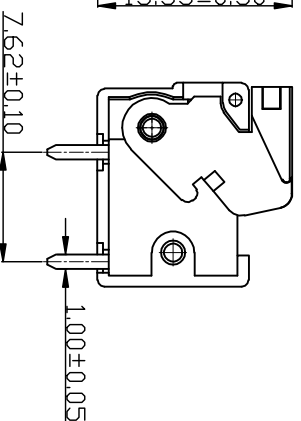

NOTES:

UL Standard

1. Rated Voltage/Current : 300V / 10A
2. Withstanding Voltage : AC1500V/1Min.
3. Contact Resistance : 20mΩ Max
4. Wire Range : 22~14AWG

NOTES:

1. Dimension shall be interpreted per ASME Y14.5-2009
2. Pitch : 5.08mm, Poles : N=02P
3. Stripping length : 8-10mm
4. Operating temperature : -40°C~+105°C
5. Undimensioned Tolerances:

Pitch range in mm	Nominal dimension range in mm	
	—	∠
≤8	8 ~ 16	≤6
±0.08	16 ~ 24	30 ~ 90
±0.13	24 ~ 30	90 ~ 200
±0.18	30 ~ 48	200 ~ 480
±0.10	48 ~ 70	480 ~ 700
±0.20	70 ~ 100	700 ~ 1000
±0.30	100 ~ 150	1000 ~ 1500
±0.50	150 ~ 200	1500 ~ 2000
±0.70	200 ~ 300	2000 ~ 3000
±1.0	300 ~ 500	3000 ~ 5000

Ordering Information

JL142R - 508 02 G A 1

Pitch 508=5.08PH No. of pins 2P~24P Housing Color B=Black G=Green U=Blue R=Red W=White Y=Yellow D=Orange E=Grey
Packing 0=Pe bag A=Tray T=Tube

Recommended P.C.B Layout

REVISION RECORD			
REV	ECN	DESCRIPTION	DATE

DRAWN	LICHAO LIU		SCALE	FIT	PART NO.	JL142R-50802GA1
CHECK	LICHAO LIU		UNIT	mm		
APPROVE	高永亮		SIZE	A4	TITLE:	JL142R-5.08-2P 弹簧式/绿色/盒装
			SHEET	1/1		
			PRD			