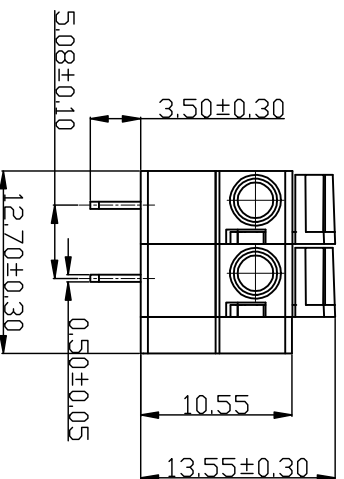

NOTES:

UL Standard

1. Rated Voltage/Current : 300V / 10A
2. Withstanding Voltage : AC1500V/1Min.
3. Contact Resistance : 20mΩ Max
4. Wire Range : 22~14AWG

NOTES:

1. Dimension shall be interpreted per ASME Y14.5-2009
2. Pitch : 5.08mm, Poles : N=02P
3. Stripping length : 8-10mm
4. Operating temperature : -40°C~+105°C
5. Undimensioned Tolerances:

Pitch range in mm	Nominal dimension range in mm	
	—	∠
≤8	8 ~ 16	≤6
±0.08	16 ~ 24	30 ~ 90
±0.13	24 ~ 30	90 ~ 200
±0.18	30 ~ 48	200 ~ 480
±0.10	48 ~ 70	480 ~ 700
±0.20	70 ~ 100	700 ~ 1000
±0.30	100 ~ 150	1000 ~ 1500
±0.50	150 ~ 200	1500 ~ 2000
±0.70	200 ~ 300	2000 ~ 3000
±1.0	300 ~ 500	3000 ~ 5000

Ordering Information

JL142R - 508 02 G A 1

Pitch 508=5.08PH No. of pins 2P~24P Housing Color B=Black G=Green U=Blue R=Red W=White Y=Yellow D=Orange E=Grey
Packing 0=Pe bag A=Tray T=Tube

Recommended P.C.B Layout

REVISION RECORD			
REV	ECN	DESCRIPTION	DATE

DRAWN	LICHAO LIU		SCALE	FIT	PART NO.	JL142R-50802GA1
CHECK	LICHAO LIU		UNIT	mm		
APPROVE	高永亮		SIZE	A4	TITLE:	JL142R-5.08-2P 弹簧式/绿色/盒装
			SHEET	1/1		
			PRD			