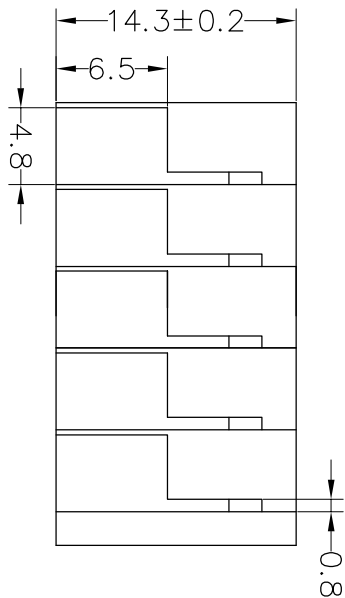

## Ordering Information

JL 142R - 508 XX X X 1

Pitch  
 508=5.08PH  
 750=7.5PH  
 762=7.62PH

No. of pins  
 2P~30P

Housing Color  
 B=Black  
 G=Green  
 U=Blue  
 R=Red  
 W=White  
 Y=Yellow  
 O=Orange  
 E=Grey

Packing  
 0=Pe  
 bog  
 T=Tube  
 A=Tray

REV	DATE	MODIFICATION DESCRIPTION	CHANGE
A0	2018.12.17	NEW DRAWING	
1			

OPERATION	SCALE	FIT
±0.30	mm	A4
±0.20		1/1
±0.10		
±3°		

OPERATION	DRAW	yiyusheng	18.12.17
CHECK	APPROVE		
SCALE	UNIT	mm	
FIT	SIZE	A4	
SHEET	PROJ.	1/1	
PART NO.		JL142R-508XXXXX1	
TITLE:		5.08mm SCREWLESS Terminal Blocks	