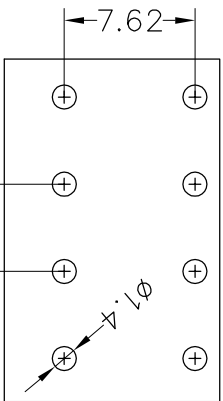

SPECIFICATIONS

Rated (额定参数): 300V, 10A
Dielectric strength (抗电强度): AC1500V/1 Minute
Insulation Resistance (绝缘电阻): 1000MΩ Min
Contact Resistance (接触电阻): 20mΩ Max
Wire Range (线径): 14~22AWG
Strip length (剥线长度): 10mm
Temp. range (操作温度): -40°C~+105°C
MAX Soldering (瞬时温度): +260°C, 5s

Housing Material (塑件): PA66 (UL94 V-0)
Contact (端子): Brass, Tin plating (黄铜镀锡)
Reed (弹片): Stainless steel (不锈钢)

Recommended P.C.B Layout

Ordering Information

JL 142R - 508 XX X X 1

Pitch
508=5.08PH
750=7.5PH
762=7.62PH

No. of pins
2P~30P

Housing Color
B=Black
G=Green
U=Blue
R=Red
W=White
Y=Yellow
O=Orange
E=Grey

Packing
0=Pe
bog
T=Tube
A=Tray