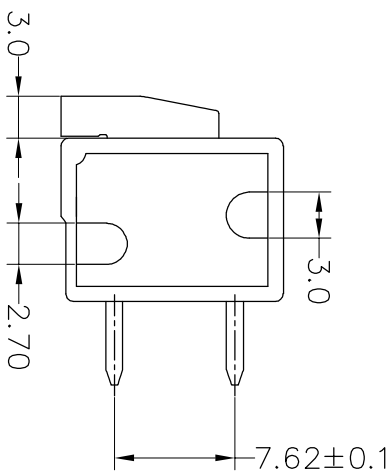

## SPECIFICATIONS

Rated (额定参数): 300V, 10A  
 Dielectric strength (抗电强度): AC1500V/1 Minute  
 Insulation Resistance (绝缘电阻): 1000MΩ Min  
 Contact Resistance (接触电阻): 20mΩ Max  
 Wire Range (线径): 14~22AWG  
 Strip length (剥线长度): 10mm  
 Temp. range (操作温度): -40°C~+105°C  
 MAX Soldering (瞬时温度): +260°C, 5s

## Ordering Information

JL 142R - 508 XX X X 1

Pitch  
 508=5.08PH  
 750=7.5PH  
 762=7.62PH

No. of pins  
 2P~30P

Housing Color  
 B=Black  
 G=Green  
 U=Blue  
 R=Red  
 W=White  
 Y=Yellow  
 O=Orange  
 E=Grey

Packing  
 0=Pe  
 bog  
 T=Tube  
 A=Tray

REV	DATE	MODIFICATION DESCRIPTION	CHANGE
A0	2018.12.17	NEW DRAWING	
1			

OPERATION	SCALE	FIT
±0.30	mm	A4
±0.20		1/1
±0.10		
±3°		

OPERATION	DRAW	yiyusheng	18.12.17
CHECK	APPROVE		
SCALE	UNIT	mm	
FIT	SIZE	A4	
SHEET	PROJ.	1/1	
PART NO.		JL142R-508XXXXX1	
TITLE:		5.08mm SCREWLESS Terminal Blocks	