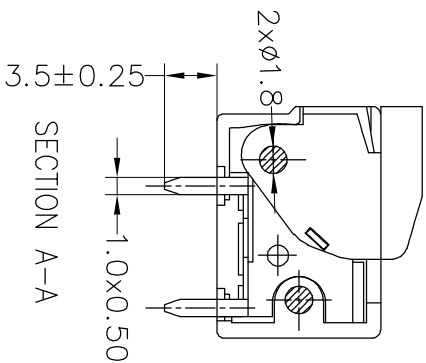

## SPECIFICATIONS

Rated (额定参数): 300V, 10A  
 Dielectric strength (抗电强度): AC1500V/1 Minute  
 Insulation Resistance (绝缘电阻): 1000MΩ Min  
 Contact Resistance (接触电阻): 20mΩ Max  
 Wire Range (线径): 14~22AWG  
 Strip length (剥线长度): 10mm  
 Temp. range (操作温度): -40°C~+105°C  
 MAX Soldering (瞬时温度): +260°C, 5s

Housing Material (塑件): PA66 (UL94 V-0)  
 Contact (端子): Brass, Tin plating (黄铜镀锡)  
 Reed (弹片): Stainless steel (不锈钢)

Recommended P.C.B Layout

## Ordering Information

JL 142R - 508 XX X X 1

Pitch  
 508=5.08PH  
 750=7.5PH  
 762=7.62PH

No. of pins  
 2P~30P

Housing Color  
 B=Black  
 G=Green  
 U=Blue  
 R=Red  
 W=White  
 Y=Yellow  
 O=Orange  
 E=Grey

Packing  
 0=Pe  
 bog  
 T=Tube  
 A=Tray

REV	DATE	MODIFICATION DESCRIPTION	CHANGE
A0	2018.12.17	NEW DRAWING	
1			

OPERATION	SCALE	FIT
±0.30	mm	A4
±0.20		1/1
±0.10		
±3°		

OPERATION	DRAW	yiyusheng	18.12.17
CHECK	APPROVE		
SCALE	UNIT	mm	
FIT	SIZE	A4	
SHEET	PROJ.	1/1	
PART NO.		JL142R-508XXXXX1	
TITLE:		5.08mm SCREWLESS Terminal Blocks	