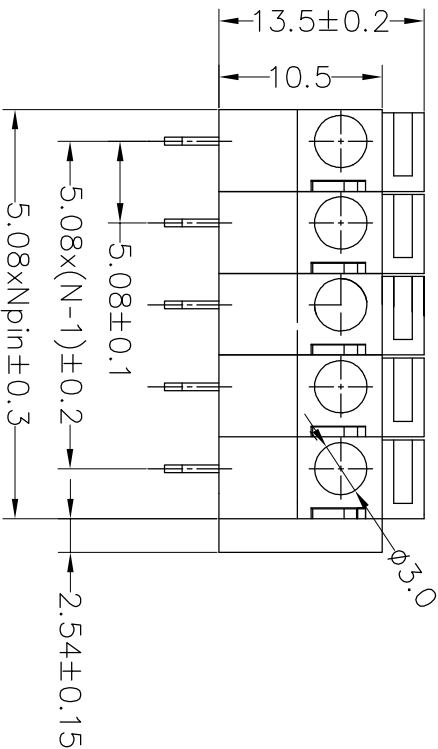

## SPECIFICATIONS

Rated (额定参数): 300V, 10A  
 Dielectric strength (抗电强度): AC1500V/1 Minute  
 Insulation Resistance (绝缘电阻): 1000MΩ Min  
 Contact Resistance (接触电阻): 20mΩ Max  
 Wire Range (线径): 14~22AWG  
 Strip length (剥线长度): 10mm  
 Temp. range (操作温度): -40°C~+105°C  
 MAX Soldering (瞬时温度): +260°C, 5s

Housing Material (塑件): PA66 (UL94 V-0)  
 Contact (端子): Brass, Tin plating (黄铜镀锡)  
 Reed (弹片): Stainless steel (不锈钢)

Recommended P.C.B Layout

## Ordering Information

JL 142R - 508 XX X X 1

Pitch  
 508=5.08PH  
 750=7.5PH  
 762=7.62PH

No. of pins  
 2P~30P

Housing Color  
 B=Black  
 G=Green  
 U=Blue  
 R=Red  
 W=White  
 Y=Yellow  
 O=Orange  
 E=Grey

Packing  
 0=Pe  
 bog  
 T=Tube  
 A=Tray

REV	DATE	MODIFICATION DESCRIPTION	CHANGE
A0	2018.12.17	NEW DRAWING	
1			

OPERATION	SCALE	FIT
±0.30	mm	A4
±0.20		1/1
±0.10		
±3°		

OPERATION	DRAW	yiyusheng	18.12.17
CHECK	APPROVE		
SCALE	UNIT	mm	
FIT	SIZE	A4	
SHEET	PROJ.	1/1	
PART NO.		JL142R-508XXXXX1	
TITLE:		5.08mm SCREWLESS Terminal Blocks	