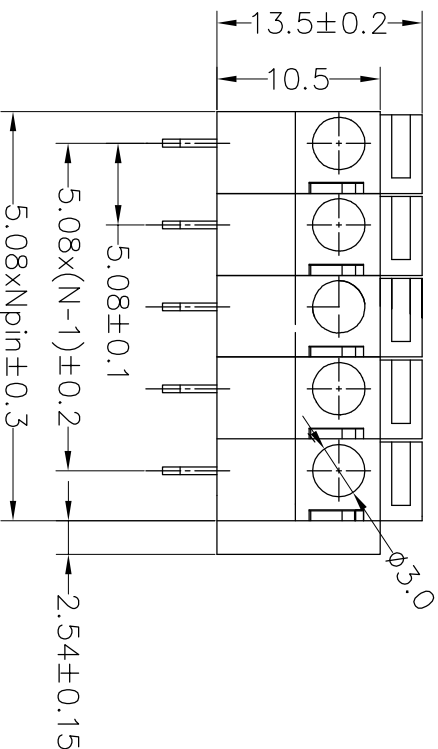

SPECIFICATIONS

Rated (额定参数): 300V, 10A  
 Dielectric strength (抗电强度): AC1500V/1 Minute  
 Insulation Resistance (绝缘电阻): 1000MΩ Min  
 Contact Resistance (接触电阻): 20mΩ Max  
 Wire Range (线径): 14~22AWG  
 Strip length (剥线长度): 10mm  
 Temp. range (操作温度): -40°C~+105°C  
 MAX Soldering (瞬时温度): +260°C, 5s

Housing Material (塑件): PA66 (UL94 V-0)  
 Contact (端子): Brass, Tin plating (黄铜镀锡)  
 Reed (弹片): Stainless steel (不锈钢)

Recommended P.C.B Layout

Ordering Information

JL 142R - 508 XX X X 1

Pitch  
 508=5.08PH  
 750=7.5PH  
 762=7.62PH

No. of pins  
 2P~30P

Housing Color  
 B=Black  
 G=Green  
 U=Blue  
 R=Red  
 W=White  
 Y=Yellow  
 O=Orange  
 E=Grey

Packing  
 0=Pe  
 bog  
 T=Tube  
 A=Tray

SECTION A-A

REV	DATE	MODIFICATION DESCRIPTION	CHANGE
A0	2018.12.17	NEW DRAWING	
1			

OPERATION	SCALE	DRAW	DATE
X.X	±0.30	yiyusheng	18.12.17
X.XX	±0.20	CHECK	
X.XXX	±0.10	APPROVE	
Angle	±3°		
DIM	TOL		

UNIT	FIT	SCALE	PROU.
mm	A4	1/1	
SIZE	SHEET	PART NO.	TITLE:
A4	1/1	JL142R-508XXXXX1	5.08mm SCREWLESS Terminal Blocks
<p><b>JILN</b> 深圳市锦凌电子有限公司                  SHENZHEN JINLING ELECTRONIC CO.,LTD                  Tel: 86-755-2997-5806/5802 Fax: 86-755-2997-5992</p>			