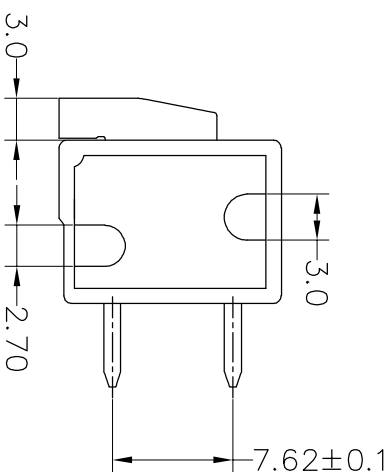

SPECIFICATIONS

Rated (额定参数): 300V, 10A  
 Dielectric strength (抗电强度): AC1500V/1 Minute  
 Insulation Resistance (绝缘电阻): 1000MΩ Min  
 Contact Resistance (接触电阻): 20mΩ Max  
 Wire Range (线径): 14~22AWG  
 Strip length (剥线长度): 10mm  
 Temp. range (操作温度): -40°C~+105°C  
 MAX Soldering (瞬时温度): +260°C, 5s

Housing Material (塑件): PA66 (UL94 V-0)  
 Contact (端子): Brass, Tin plating (黄铜镀锡)  
 Reed (弹片): Stainless steel (不锈钢)

Recommended P.C.B Layout

Ordering Information

JL 142R - 508 XX X X 1

Pitch  
 508=5.08PH  
 750=7.5PH  
 762=7.62PH

No. of pins  
 2P~30P

Housing Color  
 B=Black  
 G=Green  
 U=Blue  
 R=Red  
 W=White  
 Y=Yellow  
 O=Orange  
 E=Grey

Packing  
 0=Pe  
 bog  
 T=Tube  
 A=Tray

SECTION A-A

REV	DATE	MODIFICATION DESCRIPTION	CHANGE
A0	2018.12.17	NEW DRAWING	
1			

OPERATION	SCALE	DRAW	DATE
X.X	±0.30	yiyusheng	18.12.17
X.XX	±0.20	CHECK	
X.XXX	±0.10	APPROVE	
Angle	±3°		
DIM	TOL		

UNIT	FIT	SCALE	PROU.
mm	A4	1/1	
SIZE	SHEET	PART NO.	TITLE:
A4	1/1	JL142R-508XXXXX1	5.08mm SCREWLESS Terminal Blocks
<p><b>JILN</b> 深圳市锦凌电子有限公司                  SHENZHEN JINLING ELECTRONIC CO.,LTD                  Tel: 86-755-2997-5806/5802 Fax: 86-755-2997-5992</p>			