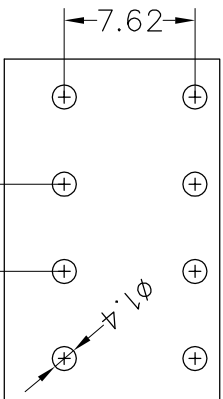

SPECIFICATIONS

Rated (额定参数): 300V, 10A  
 Dielectric strength (抗电强度): AC1500V/1 Minute  
 Insulation Resistance (绝缘电阻): 1000MΩ Min  
 Contact Resistance (接触电阻): 20mΩ Max  
 Wire Range (线径): 14~22AWG  
 Strip length (剥线长度): 10mm  
 Temp. range (操作温度): -40°C~+105°C  
 MAX Soldering (瞬时温度): +260°C, 5s

Housing Material (塑件): PA66 (UL94 V-0)  
 Contact (端子): Brass, Tin plating (黄铜镀锡)  
 Reed (弹片): Stainless steel (不锈钢)

Recommended P.C.B Layout

Ordering Information

JL 142R - 508 XX X X 1

Pitch  
 508=5.08PH  
 750=7.5PH  
 762=7.62PH

No. of pins  
 2P~30P

Housing Color  
 B=Black  
 G=Green  
 U=Blue  
 R=Red  
 W=White  
 Y=Yellow  
 O=Orange  
 E=Grey

Packing  
 0=Pe  
 bog  
 T=Tube  
 A=Tray

SECTION A-A

REV	DATE	MODIFICATION DESCRIPTION	CHANGE
A0	2018.12.17	NEW DRAWING	
1			