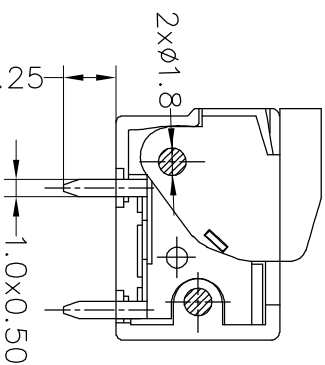

SPECIFICATIONS

Rated (额定参数): 300V, 10A  
 Dielectric strength (抗电强度): AC1500V/1 Minute  
 Insulation Resistance (绝缘电阻): 1000MΩ Min  
 Contact Resistance (接触电阻): 20mΩ Max  
 Wire Range (线径): 14~22AWG  
 Strip length (剥线长度): 10mm  
 Temp. range (操作温度): -40°C~+105°C  
 MAX Soldering (瞬时温度): +260°C, 5s

Housing Material (塑件): PA66 (UL94 V-0)  
 Contact (端子): Brass, Tin plating (黄铜镀锡)  
 Reed (弹片): Stainless steel (不锈钢)

Recommended P.C.B Layout

Ordering Information

JL 142R - 508 XX X X 1

Pitch  
 508=5.08PH  
 750=7.5PH  
 762=7.62PH

No. of pins  
 2P~30P

Housing Color  
 B=Black  
 G=Green  
 U=Blue  
 R=Red  
 W=White  
 Y=Yellow  
 O=Orange  
 E=Grey

Packing  
 0=Pe  
 bog  
 T=Tube  
 A=Tray

SECTION A-A

REV	DATE	MODIFICATION DESCRIPTION	CHANGE
A0	2018.12.17	NEW DRAWING	
1			

OPERATION	SCALE	DRAW	DATE
X.X	±0.30	yiyusheng	18.12.17
X.XX	±0.20	CHECK	
X.XXX	±0.10	APPROVE	
Angle	±3°		
DIM	TOL		

UNIT	FIT	SCALE	PROU.
mm	A4	1/1	
SIZE	SHEET	PART NO.	TITLE:
A4	1/1	JL142R-508XXXXX1	5.08mm SCREWLESS Terminal Blocks
<p><b>JILN</b> 深圳市锦凌电子有限公司                  SHENZHEN JINLING ELECTRONIC CO.,LTD                  Tel: 86-755-2997-5806/5802 Fax: 86-755-2997-5992</p>			