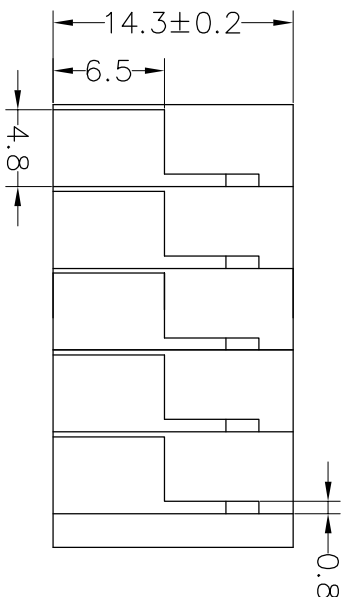

SPECIFICATIONS

Rated (额定参数): 300V, 10A  
 Dielectric strength (抗电强度): AC1500V/1 Minute  
 Insulation Resistance (绝缘电阻): 1000MΩ Min  
 Contact Resistance (接触电阻): 20mΩ Max  
 Wire Range (线径): 14~22AWG  
 Strip length (剥线长度): 10mm  
 Temp. range (操作温度): -40°C~+105°C  
 MAX Soldering (瞬时温度): +260°C, 5s

Housing Material (塑件): PA66 (UL94 V-0)  
 Contact (端子): Brass, Tin plating (黄铜镀锡)  
 Reed (弹片): Stainless steel (不锈钢)

Recommended P.C.B Layout

Ordering Information

JL 142R - 508 XX X X 1

Pitch  
 508=5.08PH  
 750=7.5PH  
 762=7.62PH

No. of pins  
 2P~30P

Housing Color  
 B=Black  
 G=Green  
 U=Blue  
 R=Red  
 W=White  
 Y=Yellow  
 O=Orange  
 E=Grey

Packing  
 0=Pe  
 bog  
 T=Tube  
 A=Tray

SECTION A-A

REV	DATE	MODIFICATION DESCRIPTION	CHANGE
A0	2018.12.17	NEW DRAWING	
1			

OPERATION	SCALE	DRAW	DATE
X.X	±0.30	yiyusheng	18.12.17
X.XX	±0.20	CHECK	
X.XXX	±0.10	APPROVE	
Angle	±3°		
DIM	TOL		

UNIT	FIT	SCALE	PROU.
mm	A4	1/1	
SIZE	SHEET	PART NO.	TITLE:
A4	1/1	JL142R-508XXXXX1	5.08mm SCREWLESS Terminal Blocks
<p><b>JILN</b> 深圳市锦凌电子有限公司                  SHENZHEN JINLING ELECTRONIC CO.,LTD                  Tel: 86-755-2997-5806/5802 Fax: 86-755-2997-5992</p>			