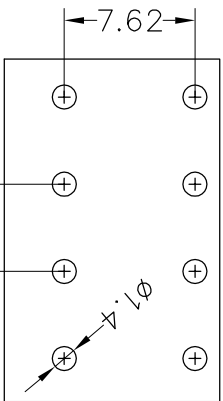

SPECIFICATIONS

Rated (额定参数): 300V, 10A
 Dielectric strength (抗电强度): AC1500V/1 Minute
 Insulation Resistance (绝缘电阻): 1000MΩ Min
 Contact Resistance (接触电阻): 20mΩ Max
 Wire Range (线径): 14~22AWG
 Strip length (剥线长度): 10mm
 Temp. range (操作温度): -40°C~+105°C
 MAX Soldering (瞬时温度): +260°C, 5s

Housing Material (塑件): PA66 (UL94 V-0)
 Contact (端子): Brass, Tin plating (黄铜镀锡)
 Reed (弹片): Stainless steel (不锈钢)

Recommended P.C.B Layout

Ordering Information

JL 142R - 508 XX X X 1

Pitch
 508=5.08PH
 750=7.5PH
 762=7.62PH

No. of pins
 2P~30P

Housing Color
 B=Black
 G=Green
 U=Blue
 R=Red
 W=White
 Y=Yellow
 O=Orange
 E=Grey

Packing
 0=Pe bag
 T=Tube
 A=Tray

REV	DATE	MODIFICATION DESCRIPTION	CHANGE
A0	2018.12.17	NEW DRAWING	
1			

OPERATION	SCALE	FIT
±0.30	mm	A4
±0.20		
±0.10		
±3°		

OPERATION	DRAW	yiyusheng	18.12.17	SCALE	FIT	PART NO.	JL142R-508XXXXX1
CHECK	APPROVE			UNIT	mm	TITLE:	5.08mm SCREWLESS Terminal Blocks
ANGLE				SIZE	A4		
DIM				SHEET	1/1		
TOL				PROU.			