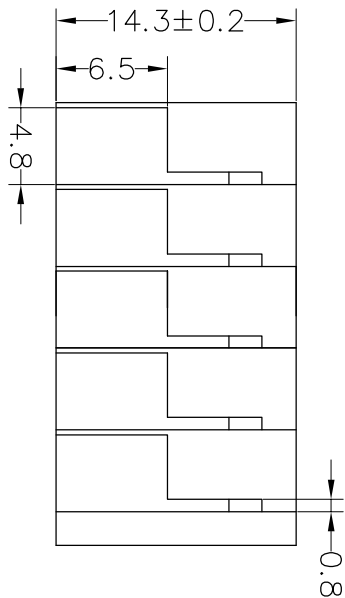

SPECIFICATIONS

Rated (额定参数): 300V, 10A
 Dielectric strength (抗电强度): AC1500V/1 Minute
 Insulation Resistance (绝缘电阻): 1000MΩ Min
 Contact Resistance (接触电阻): 20mΩ Max
 Wire Range (线径): 14~22AWG
 Strip length (剥线长度): 10mm
 Temp. range (操作温度): -40°C~+105°C
 MAX Soldering (瞬时温度): +260°C, 5s

Housing Material (塑件): PA66 (UL94 V-0)
 Contact (端子): Brass, Tin plating (黄铜镀锡)
 Reed (弹片): Stainless steel (不锈钢)

Recommended P.C.B Layout

Ordering Information

JL 142R - 508 XX X X 1

Pitch
 508=5.08PH
 750=7.5PH
 762=7.62PH

No. of pins
 2P~30P

Housing Color
 B=Black
 G=Green
 U=Blue
 R=Red
 W=White
 Y=Yellow
 O=Orange
 E=Grey

Packing
 0=Pe bag
 T=Tube
 A=Tray

REV	DATE	MODIFICATION DESCRIPTION	CHANGE
A0	2018.12.17	NEW DRAWING	
1			

OPERATION	SCALE	FIT
±0.30	mm	A4
±0.20		
±0.10		
±3°		

OPERATION	DRAW	yiyusheng	18.12.17	SCALE	FIT	PART NO.	JL142R-508XXXXX1
CHECK	APPROVE			UNIT	mm	TITLE:	5.08mm SCREWLESS Terminal Blocks
ANGLE				SIZE	A4		
DIM				SHEET	1/1		
TOL				PROU.			