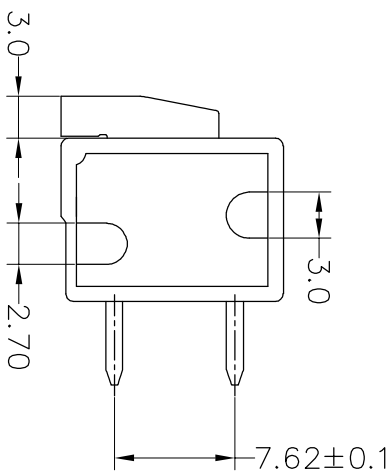

SPECIFICATIONS

Rated (额定参数): 300V, 10A
 Dielectric strength (抗电强度): AC1500V/1 Minute
 Insulation Resistance (绝缘电阻): 1000MΩ Min
 Contact Resistance (接触电阻): 20mΩ Max
 Wire Range (线径): 14~22AWG
 Strip length (剥线长度): 10mm
 Temp. range (操作温度): -40°C~+105°C
 MAX Soldering (瞬时温度): +260°C, 5s

Housing Material (塑件): PA66 (UL94 V-0)
 Contact (端子): Brass, Tin plating (黄铜镀锡)
 Reed (弹片): Stainless steel (不锈钢)

Recommended P.C.B Layout

Ordering Information

JL 142R - 508 XX X X 1

Pitch
 508=5.08PH
 750=7.5PH
 762=7.62PH

No. of pins
 2P~30P

Housing Color
 B=Black
 G=Green
 U=Blue
 R=Red
 W=White
 Y=Yellow
 O=Orange
 E=Grey

Packing
 0=Pe bag
 T=Tube
 A=Tray

REV	DATE	MODIFICATION DESCRIPTION	CHANGE
A0	2018.12.17	NEW DRAWING	
1			

OPERATION	SCALE	FIT
±0.30	mm	A4
±0.20		
±0.10		
±3°		

OPERATION	DRAW	yiyusheng	18.12.17	SCALE	FIT	PART NO.	JL142R-508XXXXX1
CHECK	APPROVE			UNIT	mm	TITLE:	5.08mm SCREWLESS Terminal Blocks
ANGLE				SIZE	A4		
DIM				SHEET	1/1		
TOL				PROU.			