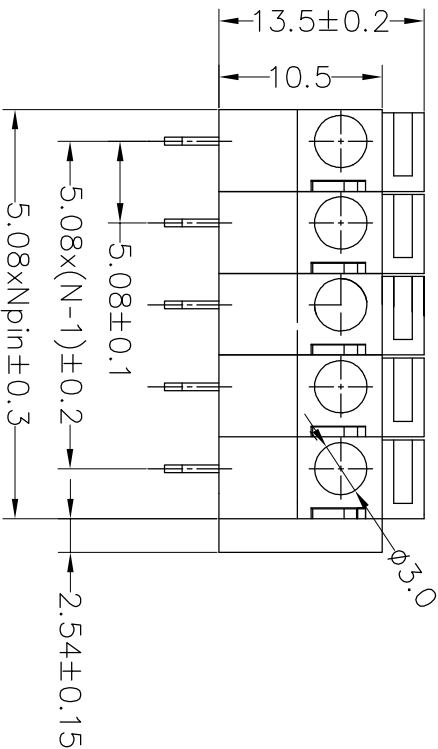

SPECIFICATIONS

Rated (额定参数): 300V, 10A
 Dielectric strength (抗电强度): AC1500V/1 Minute
 Insulation Resistance (绝缘电阻): 1000MΩ Min
 Contact Resistance (接触电阻): 20mΩ Max
 Wire Range (线径): 14~22AWG
 Strip length (剥线长度): 10mm
 Temp. range (操作温度): -40°C~+105°C
 MAX Soldering (瞬时温度): +260°C, 5s

Housing Material (塑件): PA66 (UL94 V-0)
 Contact (端子): Brass, Tin plating (黄铜镀锡)
 Reed (弹片): Stainless steel (不锈钢)

Recommended P.C.B Layout

Ordering Information

JL 142R - 508 XX X X 1

Pitch
 508=5.08PH
 750=7.5PH
 762=7.62PH

No. of pins
 2P~30P

Housing Color
 B=Black
 G=Green
 U=Blue
 R=Red
 W=White
 Y=Yellow
 O=Orange
 E=Grey

Packing
 0=Pe bag
 T=Tube
 A=Tray

REV	DATE	MODIFICATION DESCRIPTION	CHANGE
A0	2018.12.17	NEW DRAWING	
1			

OPERATION	SCALE	FIT
±0.30	mm	A4
±0.20		
±0.10		
±3°		

OPERATION	DRAW	yiyusheng	18.12.17	SCALE	FIT	PART NO.	JL142R-508XXXXX1
CHECK	APPROVE			UNIT	mm	TITLE:	5.08mm SCREWLESS Terminal Blocks
ANGLE				SIZE	A4		
DIM				SHEET	1/1		
TOL				PROU.			