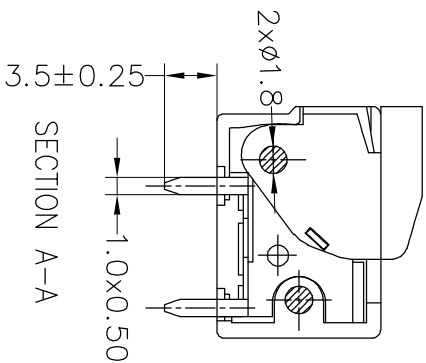

SPECIFICATIONS

Rated (额定参数): 300V, 10A
 Dielectric strength (抗电强度): AC1500V/1 Minute
 Insulation Resistance (绝缘电阻): 1000MΩ Min
 Contact Resistance (接触电阻): 20mΩ Max
 Wire Range (线径): 14~22AWG
 Strip length (剥线长度): 10mm
 Temp. range (操作温度): -40°C~+105°C
 MAX Soldering (瞬时温度): +260°C, 5s

Housing Material (塑件): PA66 (UL94 V-0)
 Contact (端子): Brass, Tin plating (黄铜镀锡)
 Reed (弹片): Stainless steel (不锈钢)

Recommended P.C.B Layout

Ordering Information

JL 142R - 508 XX X X 1

Pitch
 508=5.08PH
 750=7.5PH
 762=7.62PH

No. of pins
 2P~30P

Housing Color
 B=Black
 G=Green
 U=Blue
 R=Red
 W=White
 Y=Yellow
 O=Orange
 E=Grey

Packing
 0=Pe bag
 T=Tube
 A=Tray

REV	DATE	MODIFICATION DESCRIPTION	CHANGE
A0	2018.12.17	NEW DRAWING	
1			

OPERATION	SCALE	FIT
±0.30	mm	A4
±0.20		
±0.10		
±3°		

OPERATION	DRAW	yiyusheng	18.12.17	SCALE	FIT	PART NO.	JL142R-508XXXXX1
CHECK	APPROVE			UNIT	mm	TITLE:	5.08mm SCREWLESS Terminal Blocks
ANGLE				SIZE	A4		
DIM				SHEET	1/1		
TOL				PROU.			