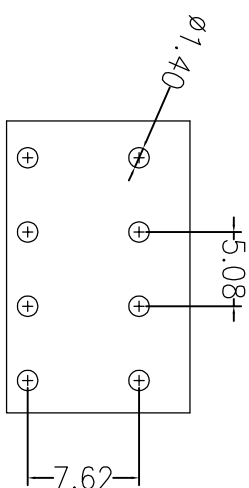

SPECIFICATIONS

Rated(额定参数): 300V,10A
 Dielectric strength(抗电强度): AC2000V/1 Minute
 Insulation Resistance(绝缘电阻):1000MΩ Min
 Contact Resistance(接触电阻):20mΩ Max
 Wire Range(线径):1.6~2.2AWG
 Strip length(剥线长度):10mm
 Temp. range(操作温度):-40°C~+105°C
 MAX Soldering(瞬时温度):+250°C,5s

Housing Material(塑件): PA66 (UL94 V-0)
 Contact(端子): Brass, Tin plating(黄铜镀锡)
 Reed(弹片): Stainless seel (不锈钢)

Recommended P. C. B Layout (Top Side)

Ordering Information

JL 142V - 508 XX G X 1

Pitch 508=5.08PH
 No. of pins 1P-XXP
 Housing Color
 B=Black
 G=Green
 U=Blue
 R=Red
 W=White
 Y=Yellow
 O=Orange
 E=Grey
 Packing
 0=Pe bag
 T=Tube
 A=Troy

A	REV	DATE	MODIFICATION DESCRIPTION	CHANGE	DIM	TOL	APPROVE	OPERATION		DRAW	BEN	17.01.04	SCALE	FIT	PART NO.		A
	A0	2017.01.04	NEW DRAWING		Angle	±3°		CHECK	X:XX	±0.20			UNIT	mm	SHEET	1/1	
B	1	2	3	4	5	6	7	8	9	TITLE:		5.08mm PCB SPRING TERMINAL BOLCKS		SHENZHEN JINLING ELECTRONIC CO.,LTD			