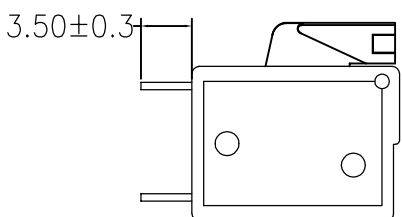

SPECIFICATIONS

Rated(额定参数): 300V,10A
 Dielectric strength(抗电强度): AC2000V/1 Minute
 Insulation Resistance(绝缘电阻):1000MΩ Min
 Contact Resistance(接触电阻):20mΩ Max
 Wire Range(线径):1.6~2.2AWG
 Strip length(剥线长度):10mm
 Temp. range(操作温度):-40°C~+105°C
 MAX Soldering(瞬时温度):+250°C,5s

Housing Material(塑件): PA66 (UL94 V-0)
 Contact(端子): Brass, Tin plating(黄铜镀锡)
 Reed(弹片): Stainless seel (不锈钢)

Recommended P. C. B Layout (Top Side)

Ordering Information

JL 142V - 508 XX G X 1

Pitch 508=5.08PH
 No. of pins 1P-XXP
 Housing Color
 B=Black
 G=Green
 U=Blue
 R=Red
 W=White
 Y=Yellow
 O=Orange
 E=Grey
 Packing
 0=Pe bag
 T=Tube
 A=Troy