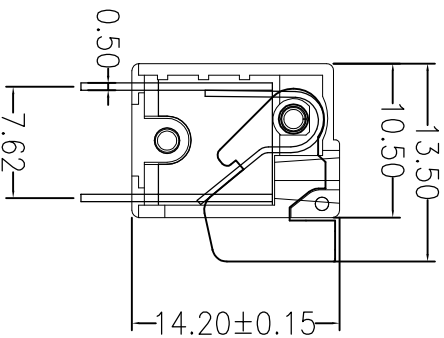

SPECIFICATIONS

Rated(额定参数): 300V,10A
 Dielectric strength(抗电强度): AC2000V/1 Minute
 Insulation Resistance(绝缘电阻):1000MΩ Min
 Contact Resistance(接触电阻):20mΩ Max
 Wire Range(线径):1.6~2.2AWG
 Strip length(剥线长度):10mm
 Temp. range(操作温度):-40°C~+105°C
 MAX Soldering(瞬时温度):+250°C,5s

Housing Material(塑件): PA66 (UL94 V-0)
 Contact(端子): Brass, Tin plating(黄铜镀锡)
 Reed(弹片): Stainless seel (不锈钢)

Recommended P. C. B Layout (Top Side)

Ordering Information

JL 142V - 508 XX G X 1

Pitch 508=5.08PH
 No. of pins 1P-XXP
 Housing Color
 B=Black
 G=Green
 U=Blue
 R=Red
 W=White
 Y=Yellow
 O=Orange
 E=Grey
 Packing
 0=Pe bag
 T=Tube
 A=Troy

A	REV	DATE	MODIFICATION DESCRIPTION	CHANGE	DIM	TOL	APPROVE	OPERATION		DRAW	BEN	17.01.04	SCALE	FIT	PART NO.		A
	A0	2017.01.04	NEW DRAWING		Angle	±3°		CHECK	X:XX	±0.20			UNIT	mm	SHEET	1/1	
B	1	2	3	4	5	6	7	8	9	TITLE:		5.08mm PCB SPRING TERMINAL BOLCKS		SHENZHEN JINLING ELECTRONIC CO.,LTD			