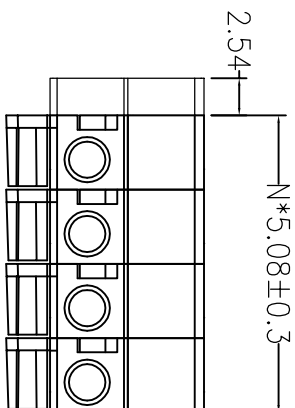

SPECIFICATIONS

Rated(额定参数): 300V,10A
 Dielectric strength(抗电强度): AC2000V/1 Minute
 Insulation Resistance(绝缘电阻):1000MΩ Min
 Contact Resistance(接触电阻):20mΩ Max
 Wire Range(线径):1.6~2.2AWG
 Strip length(剥线长度):10mm
 Temp. range(操作温度):-40°C~+105°C
 MAX Soldering(瞬时温度):+250°C,5s

Housing Material(塑件): PA66 (UL94 V-0)
 Contact(端子): Brass, Tin plating(黄铜镀锡)
 Reed(弹片): Stainless seel (不锈钢)

Recommended P. C. B Layout (Top Side)

Ordering Information

JL 142V - 508 XX G X 1

Pitch 508=5.08PH
 No. of pins 1P-XXP
 Housing Color
 B=Black
 G=Green
 U=Blue
 R=Red
 W=White
 Y=Yellow
 O=Orange
 E=Grey
 Packing
 0=Pe bag
 T=Tube
 A=Troy

A	REV	DATE	MODIFICATION DESCRIPTION	CHANGE	DIM	TOL	APPROVE	OPERATION		DRAW	BEN	17.01.04	SCALE	FIT	PART NO.		A
	A0	2017.01.04	NEW DRAWING		Angle	±3°		CHECK	X:XX	±0.20			UNIT	mm	SHEET	1/1	
B	1	2	3	4	5	6	7	8	9	TITLE:		5.08mm PCB SPRING TERMINAL BOLCKS		SHENZHEN JINLING ELECTRONIC CO.,LTD			