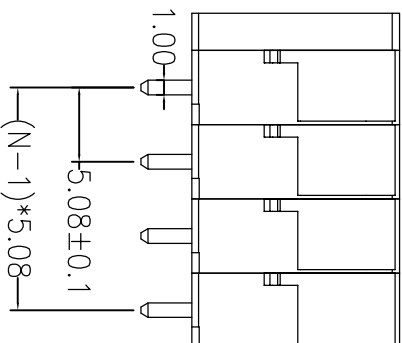

SPECIFICATIONS

Rated(额定参数): 300V,10A
 Dielectric strength(抗电强度): AC2000V/1 Minute
 Insulation Resistance(绝缘电阻):1000MΩ Min
 Contact Resistance(接触电阻):20mΩ Max
 Wire Range(线径):1.6~2.2AWG
 Strip length(剥线长度):10mm
 Temp. range(操作温度):-40°C~+105°C
 MAX Soldering(瞬时温度):+250°C,5s

Housing Material(塑件): PA66 (UL94 V-0)
 Contact(端子): Brass, Tin plating(黄铜镀锡)
 Reed(弹片): Stainless seel (不锈钢)

Recommended P. C. B Layout (Top Side)

Ordering Information

JL 142V - 508 XX G X 1

Pitch 508=5.08PH
 No. of pins 1P-XXP
 Housing Color
 B=Black
 G=Green
 U=Blue
 R=Red
 W=White
 Y=Yellow
 O=Orange
 E=Grey
 Packing
 0=Pe bag
 T=Tube
 A=Troy

A	REV	DATE	MODIFICATION DESCRIPTION	CHANGE	DIM	TOL	APPROVE	OPERATION		DRAW	BEN	17.01.04	SCALE	FIT	PART NO.		A
	A0	2017.01.04	NEW DRAWING		Angle	±3°		CHECK	X:XX	±0.20			UNIT	mm	SHEET	1/1	
B	1	2	3	4	5	6	7	8	9	TITLE:		5.08mm PCB SPRING TERMINAL BOLCKS		SHENZHEN JINLING ELECTRONIC CO.,LTD			