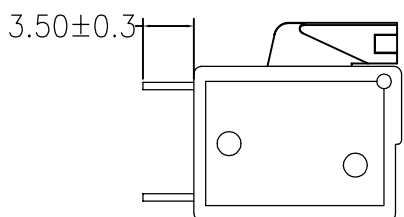

SPECIFICATIONS

Rated(额定参数): 300V,10A
 Dielectric strength(抗电强度): AC2000V/1 Minute
 Insulation Resistance(绝缘电阻):1000MΩ Min
 Contact Resistance(接触电阻):20mΩ Max
 Wire Range(线径):1.6~2.2AWG
 Strip length(剥线长度):10mm
 Temp. range(操作温度):-40°C~+105°C
 MAX Soldering(瞬时温度):+250°C,5s

Housing Material(塑件): PA66 (UL94 V-0)
 Contact(端子): Brass, Tin plating(黄铜镀锡)
 Reed(弹片): Stainless seel (不锈钢)

Recommended P. C. B Layout (Top Side)

Ordering Information

JL 142V - 508 XX G X 1

Pitch
508=5.08PH

No. of pins
1P-XXP

Housing Color
B=Black
G=Green
U=Blue
R=Red
W=White
Y=Yellow
O=Orange
E=Grey

Packing
0=Pe bag
T=Tube
A=Troy

A	REV	DATE	MODIFICATION DESCRIPTION	CHANGE	DIM	TOL	APPROVE	OPERATION		DRAW	BEN	SCALE	FIT	PART NO. JL 142V-508XXGX1
	A0	2017.01.04	NEW DRAWING		Angle	±3°		CHECK	X.XX	±0.30	17.01.04	UNIT	mm	
A	REV	DATE	MODIFICATION DESCRIPTION	CHANGE	DIM	TOL	APPROVE	OPERATION		DRAW	BEN	SCALE	FIT	PART NO. JL 142V-508XXGX1
	1							CHECK	X.XX	±0.20	17.01.04	UNIT	mm	