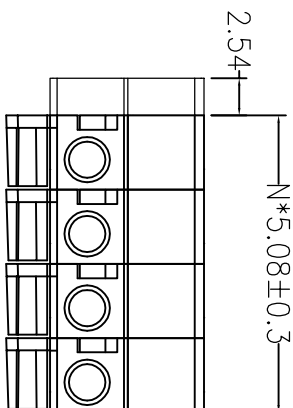

SPECIFICATIONS

Rated(额定参数): 300V,10A
 Dielectric strength(抗电强度): AC2000V/1 Minute
 Insulation Resistance(绝缘电阻):1000MΩ Min
 Contact Resistance(接触电阻):20mΩ Max
 Wire Range(线径):1.6~2.2AWG
 Strip length(剥线长度):10mm
 Temp. range(操作温度):-40°C~+105°C
 MAX Soldering(瞬时温度):+250°C,5s

Housing Material(塑件): PA66 (UL94 V-0)
 Contact(端子): Brass, Tin plating(黄铜镀锡)
 Reed(弹片): Stainless seel (不锈钢)

Recommended P. C. B Layout (Top Side)

Ordering Information

JL 142V - 508 XX G X 1

Pitch
508=5.08PH

No. of pins
1P-XXP

Housing Color
B=Black
G=Green
U=Blue
R=Red
W=White
Y=Yellow
O=Orange
E=Grey

Packing
0=Pe bag
T=Tube
A=Troy

A	REV	DATE	MODIFICATION DESCRIPTION	CHANGE	DIM	TOL	APPROVE	OPERATION		DRAW	BEN	SCALE	FIT	PART NO. JL 142V-508XXGX1
	A0	2017.01.04	NEW DRAWING		Angle	±3°		CHECK	X.XX	±0.30	17.01.04	UNIT	mm	
A	REV	DATE	MODIFICATION DESCRIPTION	CHANGE	DIM	TOL	APPROVE	OPERATION		DRAW	BEN	SCALE	FIT	PART NO. JL 142V-508XXGX1
	1							CHECK	X.XX	±0.20	17.01.04	UNIT	mm	