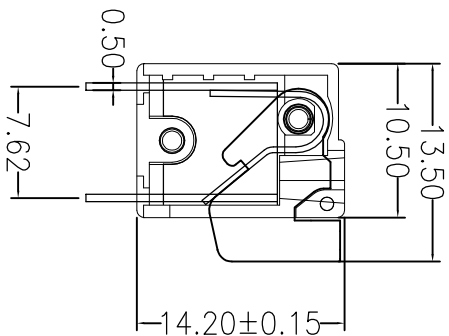

SPECIFICATIONS

Rated(额定参数): 300V,10A
 Dielectric strength(抗电强度): AC2000V/1 Minute
 Insulation Resistance(绝缘电阻):1000MΩ Min
 Contact Resistance(接触电阻):20mΩ Max
 Wire Range(线径):1.6~2.2AWG
 Strip length(剥线长度):10mm
 Temp. range(操作温度):-40°C~+105°C
 MAX Soldering(瞬时温度):+250°C,5s

Housing Material(塑件): PA66 (UL94 V-0)
 Contact(端子): Brass, Tin plating(黄铜镀锡)
 Reed(弹片): Stainless seel (不锈钢)

Recommended P. C. B Layout (Top Side)

Ordering Information

JL 142V - 508 XX G X 1

Pitch
508=5.08PH

No. of pins
1P-XXP

Housing Color
B=Black
G=Green
U=Blue
R=Red
W=White
Y=Yellow
O=Orange
E=Grey

Packing
0=Pe bag
T=Tube
A=Troy

A	REV	DATE	MODIFICATION DESCRIPTION	CHANGE	DIM	TOL	APPROVE	OPERATION		DRAW	BEN	SCALE	FIT	PART NO. JL 142V-508XXGX1
	A0	2017.01.04	NEW DRAWING		Angle	±3°		CHECK	X.XX	±0.30	17.01.04	UNIT	mm	
A	REV	DATE	MODIFICATION DESCRIPTION	CHANGE	DIM	TOL	APPROVE	OPERATION		DRAW	BEN	SCALE	FIT	PART NO. JL 142V-508XXGX1
	1							CHECK	X.XX	±0.20	17.01.04	UNIT	mm	