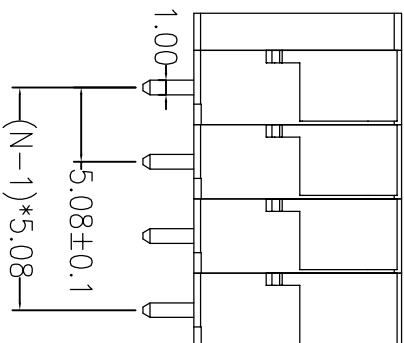

SPECIFICATIONS

Rated(额定参数): 300V,10A
 Dielectric strength(抗电强度): AC2000V/1 Minute
 Insulation Resistance(绝缘电阻):1000MΩ Min
 Contact Resistance(接触电阻):20mΩ Max
 Wire Range(线径):1.6~2.2AWG
 Strip length(剥线长度):10mm
 Temp. range(操作温度):-40°C~+105°C
 MAX Soldering(瞬时温度):+250°C,5s

Housing Material(塑件): PA66 (UL94 V-0)
 Contact(端子): Brass, Tin plating(黄铜镀锡)
 Reed(弹片): Stainless seel (不锈钢)

Recommended P. C. B Layout (Top Side)

Ordering Information

JL 142V - 508 XX G X 1

Pitch
508=5.08PH

No. of pins
1P-XXP

Housing Color
B=Black
G=Green
U=Blue
R=Red
W=White
Y=Yellow
O=Orange
E=Grey

Packing
0=Pe bag
T=Tube
A=Troy

A	REV	DATE	MODIFICATION DESCRIPTION	CHANGE	DIM	TOL	APPROVE	OPERATION		DRAW	BEN	SCALE	FIT	PART NO. JL 142V-508XXGX1
	A0	2017.01.04	NEW DRAWING		Angle	±3°		CHECK	X.XX	±0.30	17.01.04	UNIT	mm	
A	REV	DATE	MODIFICATION DESCRIPTION	CHANGE	DIM	TOL	APPROVE	OPERATION		DRAW	BEN	SCALE	FIT	PART NO. JL 142V-508XXGX1
	1							CHECK	X.XX	±0.20	17.01.04	UNIT	mm	