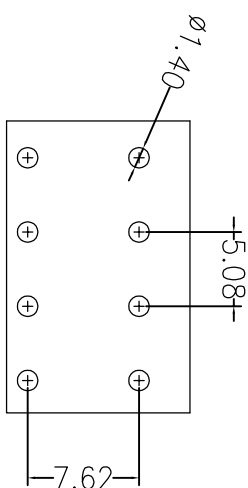

SPECIFICATIONS

Rated(额定参数): 300V,10A
 Dielectric strength(抗电强度): AC2000V/1 Minute
 Insulation Resistance(绝缘电阻):1000MΩ Min
 Contact Resistance(接触电阻):20mΩ Max
 Wire Range(线径):1.6~2.2AWG
 Strip length(剥线长度):10mm
 Temp. range(操作温度):-40°C~+105°C
 MAX Soldering(瞬时温度):+250°C,5s

Housing Material(塑件): PA66 (UL94 V-0)
 Contact(端子): Brass, Tin plating(黄铜镀锡)
 Reed(弹片): Stainless seel (不锈钢)

Recommended P. C. B Layout (Top Side)

Ordering Information

JL 142V - 508 XX G X 1

Pitch
508=5.08PH

No. of pins
1P-XXP

Housing Color
B=Black
G=Green
U=Blue
R=Red
W=White
Y=Yellow
O=Orange
E=Grey

Packing
0=Pe bag
T=Tube
A=Troy

A	REV	DATE	MODIFICATION DESCRIPTION	CHANGE	DIM	TOL	APPROVE	OPERATION		DRAW	BEN	SCALE	FIT	PART NO. JL 142V-508XXGX1
	A0	2017.01.04	NEW DRAWING		Angle	±3°		CHECK	X.XX	±0.30	17.01.04	UNIT	mm	
A	REV	DATE	MODIFICATION DESCRIPTION	CHANGE	DIM	TOL	APPROVE	OPERATION		DRAW	BEN	SCALE	FIT	PART NO. JL 142V-508XXGX1
	1							CHECK	X.XX	±0.20	17.01.04	UNIT	mm	