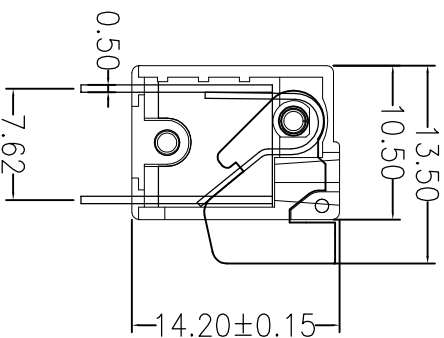

SPECIFICATIONS

Rated(额定参数): 300V,10A
 Dielectric strength(抗电强度): AC2000V/1 Minute
 Insulation Resistance(绝缘电阻):1000MΩ Min
 Contact Resistance(接触电阻):20mΩ Max
 Wire Range(线径):16~22AWG
 Strip length(剥线长度):10mm
 Temp. range(操作温度):-40℃~+105℃
 MAX Soldering(瞬时温度):+250℃,5s

Housing Material(塑件): PA66 (UL94 V-0)
 Contact(端子): Brass, Tin plating(黄铜镀锡)
 Reed(弹片): Stainless seel (不锈钢)

Recommended P. C. B Layout (Top Side)

Ordering Information

JL 142V - 508 XX G X 1

- Pitch 508=5.08PH
- No. of pins 1P-XXP
- Housing Color: B=Black, G=Green, U=Blue, R=Red, W=White, Y=Yellow, O=Orange, E=Grey
- Packing: 0=Pe, T=Tube, A=Troy

| REV | DATE | MODIFICATION DESCRIPTION | CHANGE | OPERATION | | DRAW | BEN | 17.01.04 | SCALE | FIT | PART NO. | TITLE: |
|-----|------------|--------------------------|--------|-----------|-------|-------|-----|----------|-------|-----|-----------------|--------|
| | | | | DIM | TOL | | | | UNIT | mm | | |
| A0 | 2017.01.04 | NEW DRAWING | | X.XX | ±0.30 | CHECK | | | | | JL142V-508XXGX1 | |
| 1 | | | | | | | | | | | | |