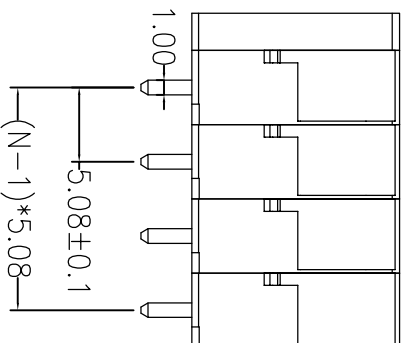

SPECIFICATIONS

Rated(额定参数): 300V,10A
 Dielectric strength(抗电强度): AC2000V/1 Minute
 Insulation Resistance(绝缘电阻):1000MΩ Min
 Contact Resistance(接触电阻):20mΩ Max
 Wire Range(线径):16~22AWG
 Strip length(剥线长度):10mm
 Temp. range(操作温度):-40℃~+105℃
 MAX Soldering(瞬时温度):+250℃,5s

Housing Material(塑件): PA66 (UL94 V-0)
 Contact(端子): Brass, Tin plating(黄铜镀锡)
 Reed(弹片): Stainless seel (不锈钢)

Recommended P. C. B Layout (Top Side)

Ordering Information

JL 142V - 508 XX G X 1

- Pitch 508=5.08PH
- No. of pins 1P-XXP
- Housing Color: B=Black, G=Green, U=Blue, R=Red, W=White, Y=Yellow, O=Orange, E=Grey
- Packing: 0=Pe, T=Tube, A=Troy

| REV | DATE | MODIFICATION DESCRIPTION | CHANGE | OPERATION | | DRAW | BEN | 17.01.04 | SCALE | FIT | PART NO. | TITLE: |
|-----|------------|--------------------------|--------|-----------|-------|-------|-----|----------|-------|-----|-----------------|--------|
| | | | | DIM | TOL | | | | UNIT | mm | | |
| A0 | 2017.01.04 | NEW DRAWING | | X.XX | ±0.30 | CHECK | | | | | JL142V-508XXGX1 | |
| 1 | | | | | | | | | | | | |