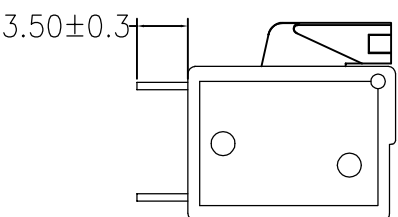

SPECIFICATIONS

Rated(额定参数): 300V,10A
 Dielectric strength(抗电强度): AC2000V/1 Minute
 Insulation Resistance(绝缘电阻):1000MΩ Min
 Contact Resistance(接触电阻):20mΩ Max
 Wire Range(线径):16~22AWG
 Strip length(剥线长度):10mm
 Temp. range(操作温度):-40℃~+105℃
 MAX Soldering(瞬时温度):+250℃,5s

Housing Material(塑件): PA66 (UL94 V-0)
 Contact(端子): Brass, Tin plating(黄铜镀锡)
 Reed(弹片): Stainless seel (不锈钢)

Recommended P. C. B Layout (Top Side)

Ordering Information

JL 142V - 508 XX G X 1

- Pitch 508=5.08PH
- No. of pins 1P-XXP
- Housing Color: B=Black, G=Green, U=Blue, R=Red, W=White, Y=Yellow, O=Orange, E=Grey
- Packing: 0=Pe, T=Tube, A=Troy