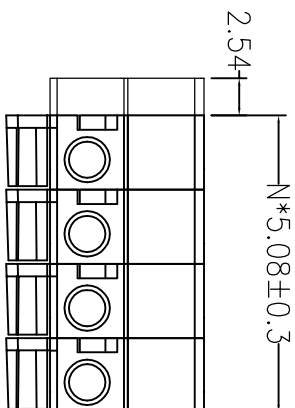

SPECIFICATIONS

Rated(额定参数): 300V,10A
 Dielectric strength(抗电强度): AC2000V/1 Minute
 Insulation Resistance(绝缘电阻):1000MΩ Min
 Contact Resistance(接触电阻):20mΩ Max
 Wire Range(线径):16~22AWG
 Strip length(剥线长度):10mm
 Temp. range(操作温度):-40℃~+105℃
 MAX Soldering(瞬时温度):+250℃,5s

Housing Material(塑件): PA66 (UL94 V-0)
 Contact(端子): Brass, Tin plating(黄铜镀锡)
 Reed(弹片): Stainless seel (不锈钢)

Recommended P. C. B Layout (Top Side)

Ordering Information

JL 142V - 508 XX G X 1

- Pitch 508=5.08PH
- No. of pins 1P-XXP
- Housing Color: B=Black, G=Green, U=Blue, R=Red, W=White, Y=Yellow, O=Orange, E=Grey
- Packing: 0=Pe, T=Tube, A=Troy

| REV | DATE | MODIFICATION DESCRIPTION | CHANGE | OPERATION | | DRAW | BEN | 17.01.04 | SCALE | FIT | PART NO. | TITLE: |
|-----|------------|--------------------------|--------|-----------|-------|-------|-----|----------|-------|-----|-----------------|--------|
| | | | | DIM | TOL | | | | UNIT | mm | | |
| A0 | 2017.01.04 | NEW DRAWING | | X.XX | ±0.30 | CHECK | | | | | JL142V-508XXGX1 | |
| 1 | | | | | | | | | | | | |