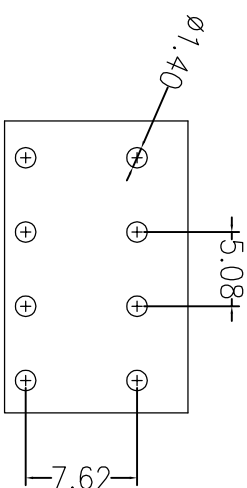

SPECIFICATIONS

Rated(额定参数): 300V,10A
 Dielectric strength(抗电强度): AC2000V/1 Minute
 Insulation Resistance(绝缘电阻):1000MΩ Min
 Contact Resistance(接触电阻):20mΩ Max
 Wire Range(线径):16~22AWG
 Strip length(剥线长度):10mm
 Temp. range(操作温度):-40℃~+105℃
 MAX Soldering(瞬时温度):+250℃,5s

Housing Material(塑件): PA66 (UL94 V-0)
 Contact(端子): Brass, Tin plating(黄铜镀锡)
 Reed(弹片): Stainless seel (不锈钢)

Recommended P. C. B Layout (Top Side)

Ordering Information

JL 142V - 508 XX G X 1

- Pitch 508=5.08PH
- No. of pins 1P-XXP
- Housing Color: B=Black, G=Green, U=Blue, R=Red, W=White, Y=Yellow, O=Orange, E=Grey
- Packing: 0=Pe, T=Tube, A=Troy

| REV | DATE | MODIFICATION DESCRIPTION | CHANGE | OPERATION | | DRAW | BEN | 17.01.04 | SCALE | FIT | PART NO. | TITLE: |
|-----|------------|--------------------------|--------|-----------|-------|-------|-----|----------|-------|-----|-----------------|--------|
| | | | | DIM | TOL | | | | UNIT | mm | | |
| A0 | 2017.01.04 | NEW DRAWING | | X.XX | ±0.30 | CHECK | | | | | JL142V-508XXGX1 | |
| 1 | | | | | | | | | | | | |