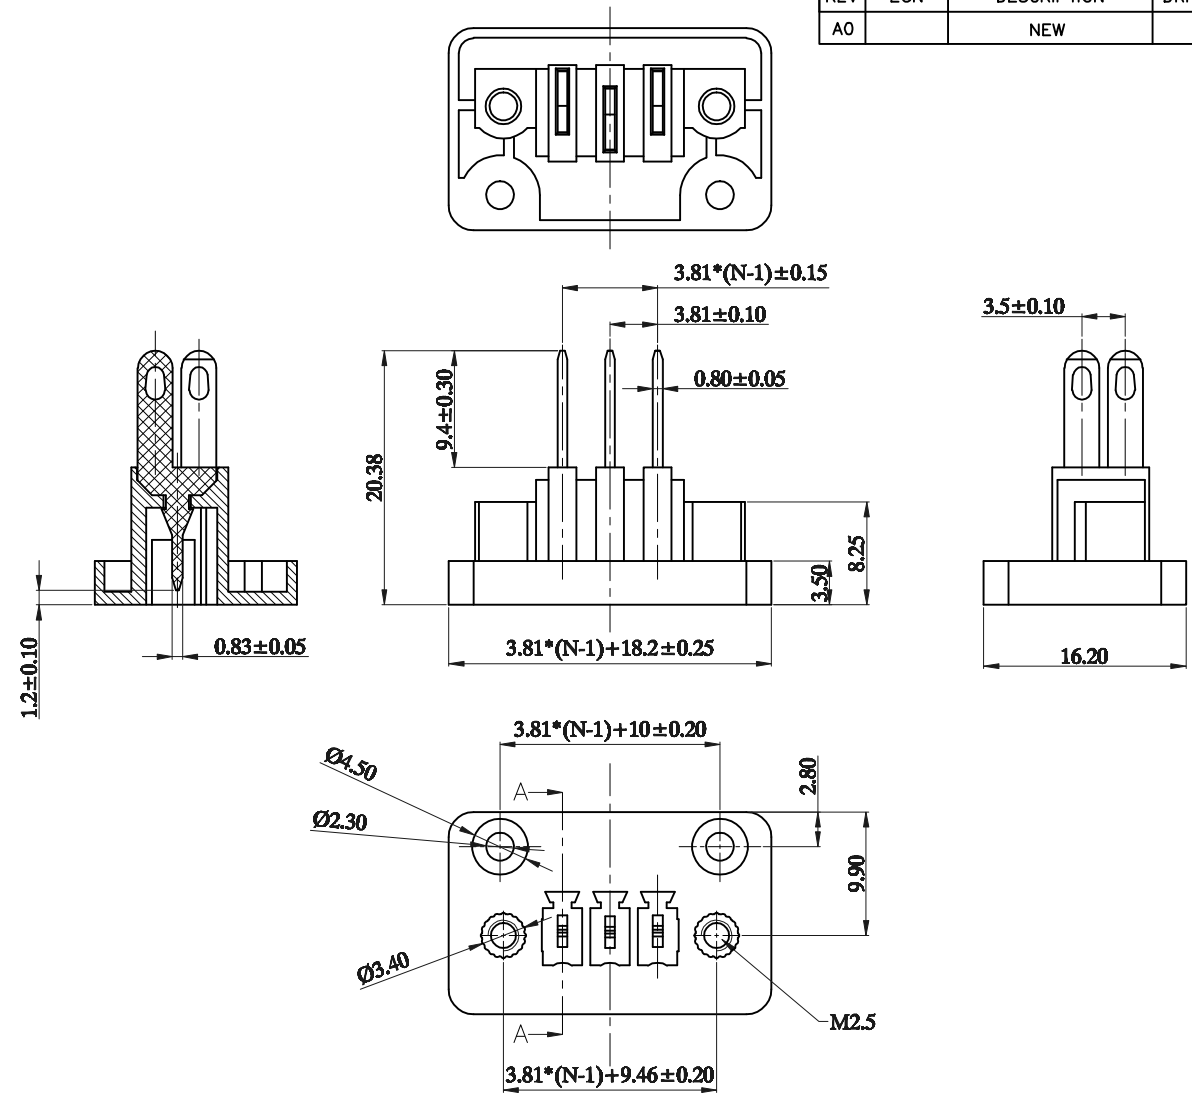

HSF RoHS

NOTES1:

UL Standard

1. Rated Voltage/Current : 300V / 27A
2. Withstanding Voltage : AC3000V/1Min.
3. Wire Range : 24~10AWG

NOTES2:

1. Dimension shall be interpreted per ASME Y14.5-2009
2. Pitch : 7.50mm, Poles : N=02-24P
3. Stripping length : 15-16 mm
4. Operating temperature : -40° C~+105° C
5. Undimensioned Tolerances:

P 距方向公差(mm)			其他尺寸公差(mm)					—	∩	∇
≤8	8 ~ 16	16 ~ 24	≤6	6 ~ 30	30 ~ 90	90 ~ 200	200 ~ 480	0.05/10		
±0.08	±0.13	±0.18	±0.10	±0.20	±0.30	±0.50	±0.70	±1'		

Ordering Information

JL 15CDGV- 381 XX G 0 1

Pitch
381=3.81PH

No. of pins
2P~24P

Housing Color
B=Black
G=Green
U=Blue
R=Red
W=White
Y=Yellow
O=Orange
E=Grey

Packing
O=Pe bag
A=Tray
T=Tube

REVISION RECORD				
REV	ECN	DESCRIPTION	DRFT	DATE
A0		NEW		20.12.02

DRAW	LICHAO LIU	SCALE	FIT	JILN 东莞市锦凌电子有限公司 DONGGUAN JINLING ELECTRONIC CO.,LTD	
CHECK	LICHAO LIU	UNIT	mm		
APPROVE	YONGLIANG GAO	SIZE	A4		
		SHEET	1/1	PART NO.	JL15CDGV-381XXG01
		PROJ.		TITLE:	JL15CDGV-3.81-2P插拔式公座/绿色