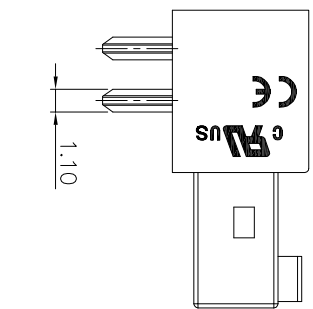

## Ordering Information

JL15EDGA-381 XX G 0 1

Pitch  
381=3.81PH

No.of pins  
2P,3P,4P~24P

Housing Color  
G=Black  
B=Green  
D=Blue  
V=White  
Y=Yellow  
E=Grey

Packing  
Q=Fe Bag  
R=Tube  
A=Tray

2	Clamp	Copper alloy	Sn Plated
1	Housing	PA66	UL94V-0
ITEM	NAME OF PART	MATERIAL	NOTES