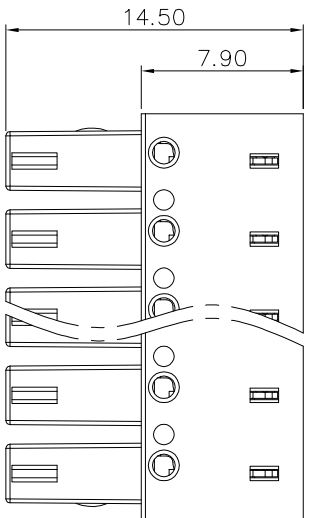

## Ordering Information

JL15EDGA-381 XX G 0 1

Pitch  
381=3.81PH

No.of pins  
2P,3P,4P~24P

Housing Color  
G=Black  
B=Green  
D=Blue  
V=White  
Y=Yellow  
E=Grey

Packing  
Q=Fe Bag  
R=Tube  
A=Tray

2	Clamp	Copper alloy	Sn Plated
1	Housing	PA66	UL94V-0
ITEM	NAME OF PART	MATERIAL	NOTES