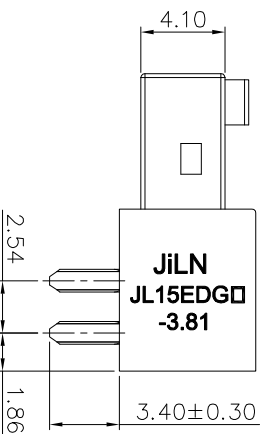

NOTES2:

- 1.Dimension shall be interpreted per ASME Y14.5-2009
- 2.Pitch : 3.81mm, Poles : N=02~24P
- 3.Operating temperature: -40°C~+105°C
- 4.Undimensioned tolerances:

Pitch range in mm		Nominal dimension range in mm		Tolerance	
Over	Under	Over	Under	Over	Under
6	10	30	60	100	150
TO	TO	TO	TO	TO	TO
10	24	30	60	100	150
				±2°	
±0.15		±0.30		±0.50	
				±0.70	
				±1.00	
				±1.30	

## Ordering Information

JL15EDGA-381 XX G 0 1

Pitch  
381=3.81PH

No.of pins  
2P,3P,4P~24P

Housing Color  
G=Black  
B=Green  
D=Blue  
V=White  
Y=Yellow  
E=Grey

Packing  
Q=Fe Bag  
R=Tube  
A=Tray

2	Clamp	Copper alloy	Sn Plated
1	Housing	PA66	UL94V-0
ITEM	NAME OF PART	MATERIAL	NOTES

**JILN** 东莞市锦凌电子有限公司  
DONGGUAN JINLING ELECTRONIC CO., LTD

DRAW	SHUANGPING ZHENG
CHECK	LICHAD LIU
APPROVE	YONGLIANG GAO

SCALE	FIT	PART NO.	TITLE:
UNIT	mm		
SIZE	A4	JL15EDGA-381XXG01	JL15EDGA-381-XXP 插拔式母座/弯脚/绿色
SHEET	1/1		
PRD			