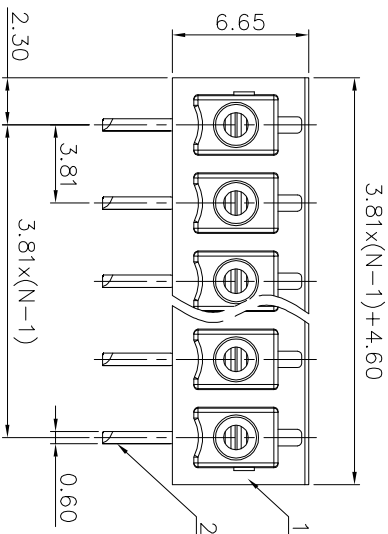

NOTES2:

- 1.Dimension shall be interpreted per ASME Y14.5-2009
- 2.Pitch : 3.81mm, Poles : N=02~24P
- 3.Operating temperature: -40°C~+105°C
- 4.Undimensioned tolerances:

Pitch range in mm		Nominal dimension range in mm		Tolerance	
Over	Under	Over	Under	Over	Under
6	10	30	60	100	150
TO	TO	TO	TO	TO	TO
10	24	30	60	100	150
				±2°	
±0.15		±0.30		±0.50	
				±0.70	
				±1.00	
				±1.30	

## Ordering Information

JL15EDGA-381 XX G 0 1

Pitch  
381=3.81PH

No.of pins  
2P,3P,4P~24P

Housing Color  
G=Black  
B=Green  
D=Blue  
V=White  
Y=Yellow  
E=Grey

Packing  
Q=Fe Bag  
R=Tube  
A=Tray

2	Clamp	Copper alloy	Sn Plated
1	Housing	PA66	UL94V-0
ITEM	NAME OF PART	MATERIAL	NOTES

**JILN** 东莞市锦凌电子有限公司  
DONGGUAN JINLING ELECTRONIC CO., LTD

DRAW	SHUANGPING ZHENG
CHECK	LICHAD LIU
APPROVE	YONGLIANG GAO

SCALE	FIT	PART NO.	TITLE:
UNIT	mm		
SIZE	A4	JL15EDGA-381XXG01	JL15EDGA-381-XXP 插拔式母座/弯脚/绿色
SHEET	1/1		
PRD			