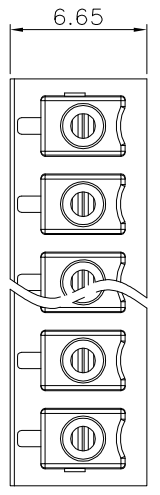

NOTES2:

- 1. Dimension shall be interpreted per ASME Y14.5-2009
- 2. Pitch : 3.81mm, Poles : N=02~24P
- 3. Operating temperature: -40°C~+105°C
- 4. Undimensioned tolerances:

Pitch range in mm	Nominal dimension range in mm			Over	Over
	Over	TO	TO		
6	10	30	60	100	150
10	24	30	60	100	150
±0.15 ±0.20 ±0.30 ±0.30 ±0.50 ±0.70 ±1.00 ±1.30 ±2*					

5. RoHS Compliance

Ordering Information

JL15EDGB - 381 XX G 0 1

- Pitch 381=3.81PH
- No. of pins 2P, 3P, 4P-24P
- Housing Color B=Black, G=Green, U=Blue, R=Red, W=White, Y=Yellow, E=Grey
- Packing 0=Pe. bag, T=Tube, A=Tray

ITEM	NAME OF PART	MATERIAL	NOTES
1	Housing	PA66	UL94V-0
2	Clamp	Copper alloy	Sn Plated

DRAW	SHUANGPING ZHENG	SCALE	FIT
CHECK	LICHAD LIU	UNIT	mm
APPROVE	YONGLIANG GAO	SIZE	A4
		SHEET	1/1
		PRD	
PART NO.	JL15EDGB-381XXG01	TITLE:	JL15EDGB-381-XXP 插拔式母座/直脚/绿色