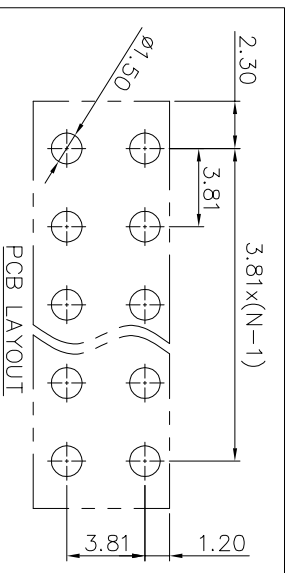

NOTES2:

- 1. Dimension shall be interpreted per ASME Y14.5-2009
- 2. Pitch : 3.81mm, Poles : N=02~24P
- 3. Operating temperature: -40°C~+105°C
- 4. Undimensioned tolerances:

Pitch range in mm	Nominal dimension range in mm			Over	Over
	Over	TO	TO		
6	10	30	60	100	150
10	24	30	60	100	150
±0.15 ±0.20 ±0.30 ±0.30 ±0.50 ±0.70 ±1.00 ±1.30 ±2*					

5. RoHS Compliance

Ordering Information

JL15EDGB - 381 XX G 0 1

- Pitch 381=3.81PH
- No. of pins 2P, 3P, 4P-24P
- Housing Color B=Black, G=Green, U=Blue, R=Red, W=White, Y=Yellow, E=Grey
- Packing 0=Pe. bag, T=Tube, A=Tray

ITEM	NAME OF PART	MATERIAL	NOTES
1	Housing	PA66	UL94V-0
2	Clamp	Copper alloy	Sn Plated

DRAW	SHUANGPING ZHENG	SCALE	FIT
CHECK	LICHAD LIU	UNIT	mm
APPROVE	YONGLIANG GAO	SIZE	A4
		SHEET	1/1
		PRD	
PART NO.	JL15EDGB-381XXG01	TITLE:	JL15EDGB-381-XXP 插拔式母座/直脚/绿色