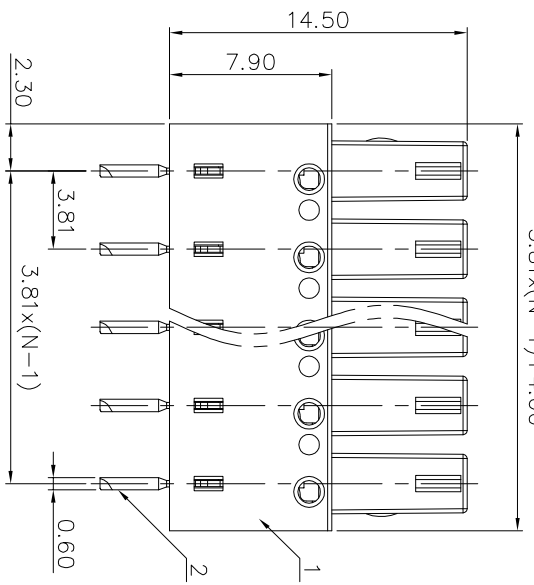

NOTES2:

- 1. Dimension shall be interpreted per ASME Y14.5-2009
- 2. Pitch : 3.81mm, Poles : N=02~24P
- 3. Operating temperature: -40°C~+105°C
- 4. Undimensioned tolerances:

Pitch range in mm	Nominal dimension range in mm			Over	Over
	Over	TO	TO		
6	10	30	60	100	150
10	24	30	60	100	150
±0.15 ±0.20 ±0.30 ±0.30 ±0.50 ±0.70 ±1.00 ±1.30 ±2*					

5. RoHS Compliance

Ordering Information

JL15EDGB - 381 XX G 0 1

- Pitch 381=3.81PH
- No. of pins 2P, 3P, 4P-24P
- Housing Color B=Black, G=Green, U=Blue, R=Red, W=White, Y=Yellow, E=Grey
- Packing 0=Pe. bag, T=Tube, A=Tray

ITEM	NAME OF PART	MATERIAL	NOTES
1	Housing	PA66	UL94V-0
2	Clamp	Copper alloy	Sn Plated

DRAW	SHUANGPING ZHENG	SCALE	FIT
CHECK	LICHAD LIU	UNIT	mm
APPROVE	YONGLIANG GAO	SIZE	A4
		SHEET	1/1
		PRD	
PART NO.	JL15EDGB-381XXG01	TITLE:	JL15EDGB-381-XXP 插拔式母座/直脚/绿色