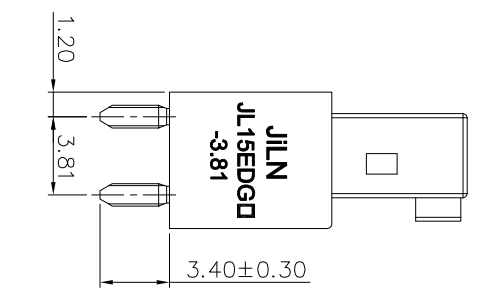

NOTES2:

- 1. Dimension shall be interpreted per ASME Y14.5-2009
- 2. Pitch : 3.81mm, Poles : N=02~24P
- 3. Operating temperature: -40°C~+105°C
- 4. Undimensioned tolerances:

Pitch range in mm	Nominal dimension range in mm			Over	Over
	Over	TO	TO		
6	10	30	60	100	150
10	24	30	60	100	150
±0.15 ±0.20 ±0.30 ±0.30 ±0.50 ±0.70 ±1.00 ±1.30 ±2*					

5. RoHS Compliance

Ordering Information

JL15EDGB - 381 XX G 0 1

- Pitch 381=3.81PH
- No. of pins 2P, 3P, 4P-24P
- Housing Color B=Black, G=Green, U=Blue, R=Red, W=White, Y=Yellow, E=Grey
- Packing 0=Pe. bag, T=Tube, A=Tray

ITEM	NAME OF PART	MATERIAL	NOTES
1	Housing	PA66	UL94V-0
2	Clamp	Copper alloy	Sn Plated

DRAW	SHUANGPING ZHENG	SCALE	FIT
CHECK	LICHAD LIU	UNIT	mm
APPROVE	YONGLIANG GAO	SIZE	A4
		SHEET	1/1
		PRD	
PART NO.	JL15EDGB-381XXG01	TITLE:	JL15EDGB-381-XXP 插拔式母座/直脚/绿色