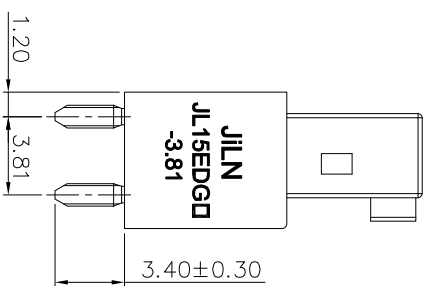

NOTES2:

- 1.Dimension shall be interpreted per ASME Y14.5-2009
- 2.Pitch : 3.81mm, Poles : N=02~24P
- 3.Operating temperature: -40°C~+105°C
- 4.Undimensioned tolerances:

Pitch range in mm		Nominal dimension range in mm		Over		Under	
6 TO	10 TO	30 TO	60 TO	100 TO	150 TO	0.1/10	
10 TO	24 TO	30 TO	60 TO	100 TO	150 TO		≤
$\pm 0.15 \pm 0.20 \pm 0.30 \pm 0.50$		$\pm 0.30 \pm 0.50$		$\pm 0.70 \pm 1.00$		± 1.30	
						$\pm 2^{\circ}$	

5.RoHS Compliance

Ordering Information

JL15EDGB-381 XX G 0 1

REVISION RECORD				
REV	ECN	DESCRIPTION	DRFT	DATE
A0		NEW		21.06.07

DRAW	SHUANGPING ZHENG
CHECK	LICHAD LIU
APPROVE	YONGLIANG GAO

SCALE	FIT
UNIT	mm
SIZE	A4
SHEET	1/1
PRDJ	