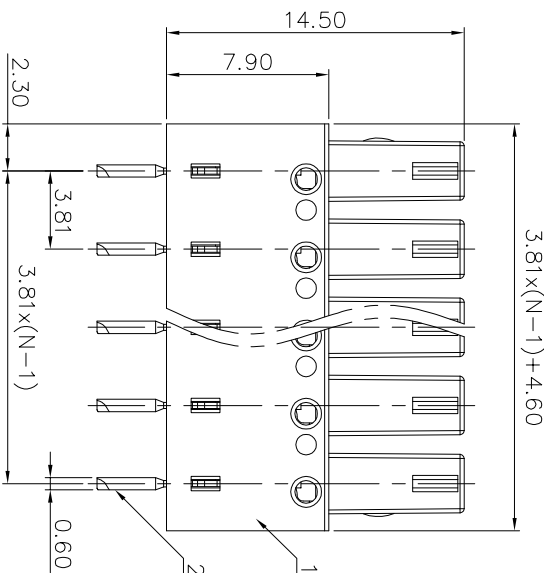

NOTES2:

- 1.Dimension shall be interpreted per ASME Y14.5-2009
- 2.Pitch : 3.81mm, Poles : N=02~24P
- 3.Operating temperature: -40°C~+105°C
- 4.Undimensioned tolerances:

Pitch range in mm		Nominal dimension range in mm		Over		Under	
6 TO	10 TO	30 TO	60 TO	100 TO	150 TO	0.1/10	
10 TO	24 TO	30 TO	60 TO	100 TO	150 TO		≤
$\pm 0.15 \pm 0.20 \pm 0.30 \pm 0.50$		$\pm 0.30 \pm 0.50$		$\pm 0.70 \pm 1.00$		± 1.30	
						$\pm 2^{\circ}$	

5.RoHS Compliance

Ordering Information

JL15EDGB-381 XX G 0 1

REVISION RECORD				
REV	ECN	DESCRIPTION	DRFT	DATE
A0		NEW		21.06.07

DRAW	SHUANGPING ZHENG
CHECK	LICHAD LIU
APPROVE	YONGLIANG GAO

SCALE	FIT
UNIT	mm
SIZE	A4
SHEET	1/1
PRDJ	

JILIN 东莞市锦凌电子有限公司
DONGGUAN JINLING ELECTRONIC CO., LTD

2	Clamp	Copper alloy	Sn Plated
1	Housing	PA66	UL94V-0

ITEM	NAME OF PART	MATERIAL	NOTES
------	--------------	----------	-------

SCALE	FIT
UNIT	mm
SIZE	A4
SHEET	1/1
PRDJ	

PART NO.	JL15EDGB-381XXG01
TITLE:	JL15EDGB-381-XXP 插拔式母座/直脚/绿色

X-ON Electronics

Largest Supplier of Electrical and Electronic Components

Click to view similar products for [Pluggable Terminal Blocks](#) category: