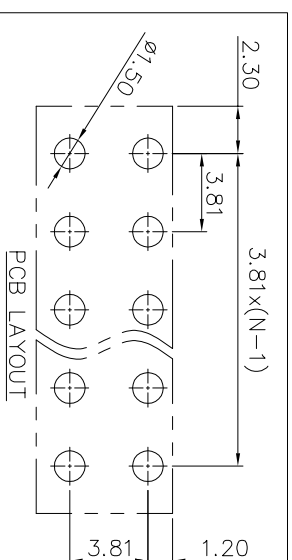

NOTES2:

- 1.Dimension shall be interpreted per ASME Y14.5-2009
- 2.Pitch : 3.81mm, Poles : N=02~24P
- 3.Operating temperature: -40°C~+105°C
- 4.Undimensioned tolerances:

Pitch range in mm		Nominal dimension range in mm		Over		Under	
6 TO	10 TO	30 TO	60 TO	100 TO	150 TO	0.1/10	
10 TO	24 TO	30 TO	60 TO	100 TO	150 TO		≤
$\pm 0.15 \pm 0.20 \pm 0.30 \pm 0.50$		$\pm 0.30 \pm 0.50$		$\pm 0.70 \pm 1.00$		± 1.30	
						$\pm 2^{\circ}$	

5.RoHS Compliance

Ordering Information

JL15EDGB-381 XX G 0 1

REVISION RECORD				
REV	ECN	DESCRIPTION	DRFT	DATE
A0		NEW		21.06.07

DRAW	SHUANGPING ZHENG
CHECK	LICHAD LIU
APPROVE	YONGLIANG GAO

SCALE	FIT
UNIT	mm
SIZE	A4
SHEET	1/1
PRDJ	