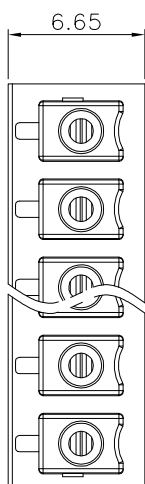

NOTES2:

- 1.Dimension shall be interpreted per ASME Y14.5-2009
- 2.Pitch : 3.81mm, Poles : N=02~24P
- 3.Operating temperature: -40°C~+105°C
- 4.Undimensioned tolerances:

Pitch range in mm		Nominal dimension range in mm		Over		Under	
6 TO	10 TO	30 TO	60 TO	100 TO	150 TO	0.1/10	
10 TO	24 TO	30 TO	60 TO	100 TO	150 TO		≤
$\pm 0.15 \pm 0.20 \pm 0.30 \pm 0.50$		$\pm 0.30 \pm 0.50$		$\pm 0.70 \pm 1.00$		± 1.30	
						$\pm 2^{\circ}$	

5.RoHS Compliance

Ordering Information

JL15EDGB-381 XX G 0 1

REVISION RECORD				
REV	ECN	DESCRIPTION	DRFT	DATE
A0		NEW		21.06.07

DRAW	SHUANGPING ZHENG
CHECK	LICHAD LIU
APPROVE	YONGLIANG GAO

SCALE	FIT
UNIT	mm
SIZE	A4
SHEET	1/1
PRDJ	