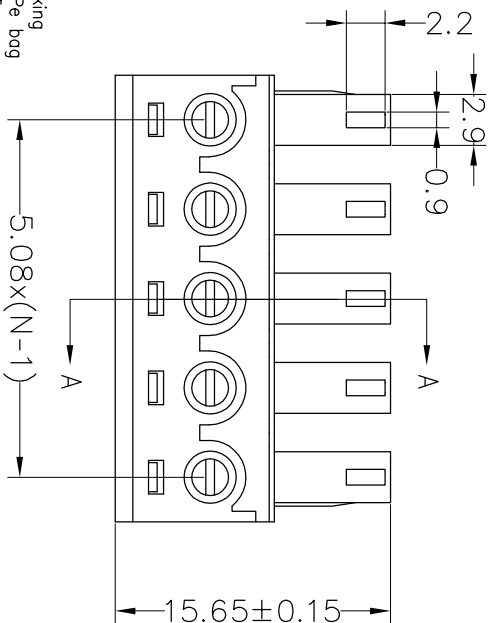

**SPECIFICATIONS**

Rated(额定参数): 300V,8A  
 Dielectric strength(抗电强度): AC1500V/1 Minute  
 Insulation Resistance(绝缘电阻):1000MΩ Min  
 Contact Resistance(接触电阻):20mΩ Max  
 Screw Torque(扭矩): 0.2Nm (1.7Lb.in)  
 Wire Range(线径):28~16AWG  
 Strip length(剥线长度):6~7mm  
 Temp. range(操作温度): -40℃~+105℃  
 MAX Soldering(瞬时温度):+250℃,5s

Housing Material(塑件): PA66 (UL94 V-0)  
 Contact(端子): Phosphor Bronze, Tin plating(磷铜镀镍)  
 Clamp(方块): Brass(黄铜), Ni plating(镀镍)  
 Screw (螺丝): M2.0 Steel, Zinc plating(钢,镀锌)

PITCH RANGE	NOMINAL DIMENSION RANGE					
	IN MM		IN MM		IN MM	
OVER	OVER	OVER	OVER	OVER	OVER	OVER
TO	TO	TO	TO	TO	TO	TO
6	10	30	60	100	150	150
10	24	60	100	150	150	150
±0.10	±0.15	±0.25	±0.30	±0.50	±0.70	±1.00

**Ordering Information**

**JL15EDGK - 508 XX G X 1**

Pitch  
508=5.08PH    No.of pins  
2P,3P,4P~16P

Housing Color  
B=Black  
G=Green  
U=Blue  
R=Red  
W=White  
Y=Yellow  
O=Orange  
E=Grey

Packing  
0=Pe  
bag  
A=Troy

A-A  
SECTION

REV	DATE	MODIFICATION DESCRIPTION	CHANGE	DIM	TOL	APPROVE	SCALE	FIT	PROU.	PART NO.	TITLE:
A0	2019.06.14	NEW DRAWING		Angle	±3°	CHECK	A4	1/1		JL15EDGK-508XXGX1	5.08 Pitch Female Pluggable Terminal Blocks
1											