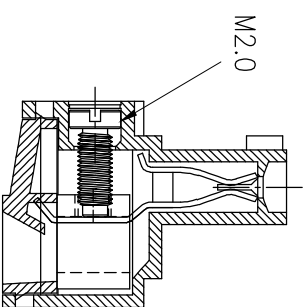

**SPECIFICATIONS**

Rated(额定参数): 300V,8A  
 Dielectric strength(抗电强度): AC1500V/1 Minute  
 Insulation Resistance(绝缘电阻):1000MΩ Min  
 Contact Resistance(接触电阻):20mΩ Max  
 Screw Torque(扭矩): 0.2Nm (1.7Lb.in)  
 Wire Range(线径):28~16AWG  
 Strip length(剥线长度):6~7mm  
 Temp. range(操作温度): -40℃~+105℃  
 MAX Soldering(瞬时温度):+250℃,5s

Housing Material(塑件): PA66 (UL94 V-0)  
 Contact(端子): Phosphor Bronze, Tin plating(磷铜镀镍)  
 Clamp(方块): Brass(黄铜), Ni plating(镀镍)  
 Screw (螺丝): M2.0 Steel, Zinc plating(钢,镀锌)

PITCH RANGE	NOMINAL DIMENSION RANGE					
	IN MM		IN MM		IN MM	
OVER	OVER	OVER	OVER	OVER	OVER	OVER
TO	TO	TO	TO	TO	TO	TO
6	10	30	60	100	150	150
10	24	60	100	150	150	150
±0.10	±0.15	±0.25	±0.30	±0.50	±0.70	±1.00

**Ordering Information**

**JL15EDGK - 508 XX G X 1**

Pitch  
508=5.08PH    No.of pins  
2P,3P,4P~16P

Housing Color  
B=Black  
G=Green  
U=Blue  
R=Red  
W=White  
Y=Yellow  
O=Orange  
E=Grey

Packing  
0=Pe  
bag  
A=Troy

A-A  
SECTION

REV	DATE	MODIFICATION DESCRIPTION	CHANGE	DIM	TOL	APPROVE	SCALE	FIT	PROU.	PART NO.	TITLE:
A0	2019.06.14	NEW DRAWING		Angle	±3°	CHECK	A4	1/1		JL15EDGK-508XXGX1	5.08 Pitch Female Pluggable Terminal Blocks
1											