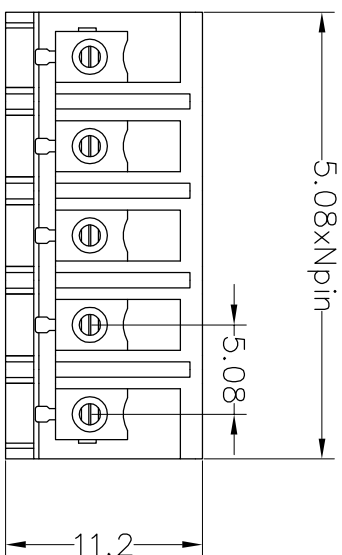

**SPECIFICATIONS**

Rated(额定参数): 300V,8A  
 Dielectric strength(抗电强度): AC1500V/1 Minute  
 Insulation Resistance(绝缘电阻):1000MΩ Min  
 Contact Resistance(接触电阻):20mΩ Max  
 Screw Torque(扭矩): 0.2Nm (1.7Lb.in)  
 Wire Range(线径):28~16AWG  
 Strip length(剥线长度):6~7mm  
 Temp. range(操作温度): -40℃~+105℃  
 MAX Soldering(瞬时温度):+250℃,5s

Housing Material(塑件): PA66 (UL94 V-0)  
 Contact(端子): Phosphor Bronze, Tin plating(磷铜镀镍)  
 Clamp(方块): Brass(黄铜), Ni plating(镀镍)  
 Screw (螺丝): M2.0 Steel, Zinc plating(钢,镀锌)

PITCH RANGE	NOMINAL DIMENSION RANGE					
	IN MM		IN MM		IN MM	
OVER	OVER	OVER	OVER	OVER	OVER	OVER
TO	TO	TO	TO	TO	TO	TO
6	10	30	60	100	150	150
10	24	60	100	150	150	150
±0.10	±0.15	±0.25	±0.30	±0.50	±0.70	±1.00

**Ordering Information**

**JL15EDGK - 508 XX G X 1**

Pitch  
508=5.08PH    No.of pins  
2P,3P,4P~16P

Housing Color  
B=Black  
G=Green  
U=Blue  
R=Red  
W=White  
Y=Yellow  
O=Orange  
E=Grey

Packing  
0=Pe  
bag  
A=Troy

A-A  
SECTION

REV	DATE	MODIFICATION DESCRIPTION	CHANGE	DIM	TOL	APPROVE	SCALE	FIT	PROU.	PART NO.	TITLE:
A0	2019.06.14	NEW DRAWING		Angle	±3°	CHECK	A4	1/1		JL15EDGK-508XXGX1	5.08 Pitch Female Pluggable Terminal Blocks
1											