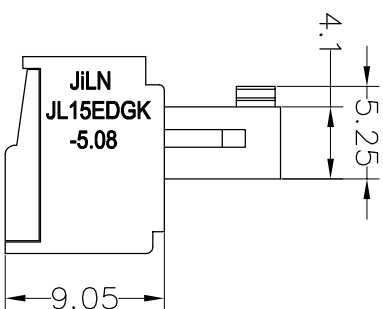

**SPECIFICATIONS**

Rated(额定参数): 300V,8A  
 Dielectric strength(抗电强度): AC1500V/1 Minute  
 Insulation Resistance(绝缘电阻):1000MΩ Min  
 Contact Resistance(接触电阻):20mΩ Max  
 Screw Torque(扭矩): 0.2Nm (1.7Lb.in)  
 Wire Range(线径):28~16AWG  
 Strip length(剥线长度):6~7mm  
 Temp. range(操作温度): -40℃~+105℃  
 MAX Soldering(瞬时温度):+250℃,5s

Housing Material(塑件): PA66 (UL94 V-0)  
 Contact(端子): Phosphor Bronze, Tin plating(磷铜镀镍)  
 Clamp(方块): Brass(黄铜), Ni plating(镀镍)  
 Screw (螺丝): M2.0 Steel, Zinc plating(钢,镀锌)

PITCH RANGE	NOMINAL DIMENSION RANGE					
	IN MM		IN MM		IN MM	
OVER	OVER	OVER	OVER	OVER	OVER	OVER
TO	TO	TO	TO	TO	TO	TO
6	10	30	60	100	150	150
10	24	60	100	150	150	150
±0.10	±0.15	±0.25	±0.30	±0.50	±0.70	±1.00

**Ordering Information**

**JL15EDGK - 508 XX G X 1**

Pitch  
508=5.08PH    No.of pins  
2P,3P,4P~16P

Housing Color  
B=Black  
G=Green  
U=Blue  
R=Red  
W=White  
Y=Yellow  
O=Orange  
E=Grey

Packing  
0=Pe  
bag  
A=Troy

A-A  
SECTION

REV	DATE	MODIFICATION DESCRIPTION	CHANGE	DIM	TOL	APPROVE	SCALE	FIT	PROU.	PART NO.	TITLE:
A0	2019.06.14	NEW DRAWING		Angle	±3°	CHECK	A4	1/1		JL15EDGK-508XXGX1	5.08 Pitch Female Pluggable Terminal Blocks
1											