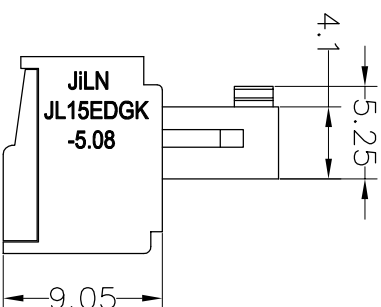

SPECIFICATIONS

Rated(额定参数): 300V,8A
 Dielectric strength(抗电强度): AC1500V/1 Minute
 Insulation Resistance(绝缘电阻):1000MΩ Min
 Contact Resistance(接触电阻):20mΩ Max
 Screw Torque(扭矩): 0.2Nm (1.7Lb.in)
 Wire Range(线径):28~16AWG
 Strip length(剥线长度):6~7mm
 Temp. range(操作温度): -40℃~+105℃
 MAX Soldering(瞬时温度):+250℃,5s

Housing Material(塑件): PA66 (UL94 V-0)
 Contact(端子): Phosphor Bronze, Tin plating(磷铜镀镍)
 Clamp(方块): Brass(黄铜), Ni plating(镀镍)
 Screw (螺丝): M2.0 Steel, Zinc plating(钢,镀锌)

PITCH RANGE	NOMINAL DIMENSION RANGE					
	IN MM		IN MM		IN MM	
OVER	OVER	OVER	OVER	OVER	OVER	OVER
TO	TO	TO	TO	TO	TO	TO
6	10	30	60	100	150	150
10	24	30	60	100	150	150
±0.10	±0.15	±0.25	±0.30	±0.50	±0.70	±1.00

Ordering Information

JL15EDGK - 508 XX G X 1

Pitch
508=5.08PH
2P,3P,4P~16P
No.of pins

Housing Color
B=Black
G=Green
U=Blue
R=Red
W=White
Y=Yellow
O=Orange
E=Grey

Packing
0=Pe
bag
A=Troy

A-A
SECTION

REV	DATE	MODIFICATION DESCRIPTION	CHANGE	OPERATION	DRAW	SCALE	FIT	SIZE	SHEET	PROU.	TITLE:
A0	2019.06.14	NEW DRAWING		XX ±0.30 X:XX ±0.20 X:XXX ±0.10	yiyusheng	mm	A4	1/1			JL15EDGK-508XXGX1
1				Angle ±3°	APPROVE						5.08 Pitch Female Pluggable Terminal Blocks