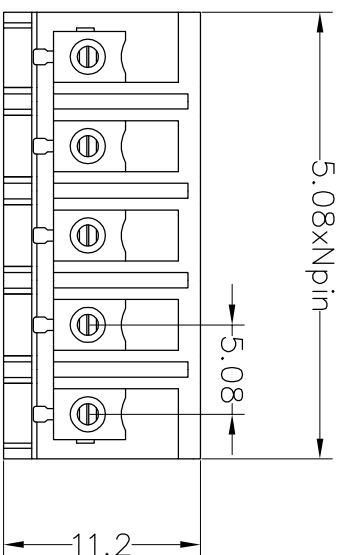

SPECIFICATIONS

Rated(额定参数): 300V,8A
 Dielectric strength(抗电强度): AC1500V/1 Minute
 Insulation Resistance(绝缘电阻):1000MΩ Min
 Contact Resistance(接触电阻):20mΩ Max
 Screw Torque(扭矩): 0.2Nm (1.7Lb.in)
 Wire Range(线径):28~16AWG
 Strip length(剥线长度):6~7mm
 Temp. range(操作温度): -40℃~+105℃
 MAX Soldering(瞬时温度):+250℃,5s

Housing Material(塑件): PA66 (UL94 V-0)
 Contact(端子): Phosphor Bronze, Tin plating(磷铜镀镍)
 Clamp(方块): Brass(黄铜), Ni plating(镀镍)
 Screw (螺丝): M2.0 Steel, Zinc plating(钢,镀锌)

PITCH RANGE	NOMINAL DIMENSION RANGE					
	IN MM		IN MM		IN MM	
OVER	OVER	OVER	OVER	OVER	OVER	OVER
TO	TO	TO	TO	TO	TO	TO
6	10	30	60	100	150	150
10	24	30	60	100	150	150
±0.10	±0.15	±0.25	±0.30	±0.50	±0.70	±1.00

Ordering Information

JL15EDGK - 508 XX G X 1

Pitch
508=5.08PH
2P,3P,4P~16P
No.of pins

Housing Color
B=Black
G=Green
U=Blue
R=Red
W=White
Y=Yellow
O=Orange
E=Grey

Packing
0=Pe
bag
A=Troy

A-A
SECTION

REV	DATE	MODIFICATION DESCRIPTION	CHANGE	OPERATION	DRAW	SCALE	FIT	SIZE	SHEET	PROU.	TITLE:
A0	2019.06.14	NEW DRAWING		XX ±0.30 X:XX ±0.20 X:XXX ±0.10	yiyusheng	mm	A4	1/1			JL15EDGK-508XXGX1
1				Angle ±3°	APPROVE						5.08 Pitch Female Pluggable Terminal Blocks