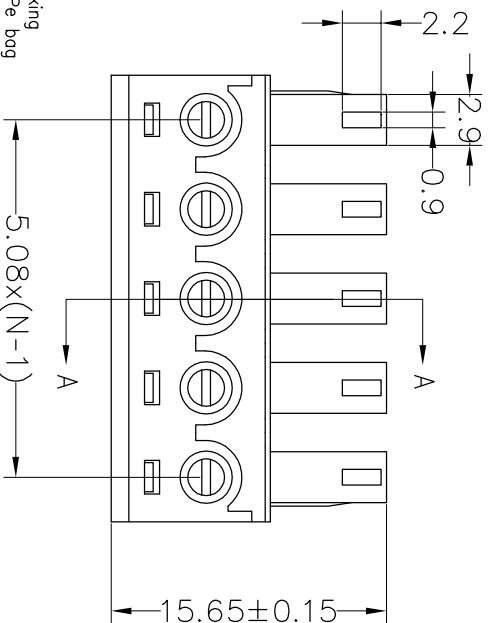

SPECIFICATIONS

Rated(额定参数): 300V,8A
 Dielectric strength(抗电强度): AC1500V/1 Minute
 Insulation Resistance(绝缘电阻):1000MΩ Min
 Contact Resistance(接触电阻):20mΩ Max
 Screw Torque(扭矩): 0.2Nm (1.7Lb.in)
 Wire Range(线径):28~16AWG
 Strip length(剥线长度):6~7mm
 Temp. range(操作温度): -40℃~+105℃
 MAX Soldering(瞬时温度):+250℃,5s

Housing Material(塑件): PA66 (UL94 V-0)
 Contact(端子): Phosphor Bronze, Tin plating(磷铜镀镍)
 Clamp(方块): Brass(黄铜), Ni plating(镀镍)
 Screw (螺丝): M2.0 Steel, Zinc plating(钢,镀锌)

PITCH RANGE	NOMINAL DIMENSION RANGE					
	IN MM		IN MM		IN MM	
OVER	OVER	OVER	OVER	OVER	OVER	OVER
TO	TO	TO	TO	TO	TO	TO
6	10	30	60	100	150	150
10	24	30	60	100	150	150
±0.10	±0.15	±0.25	±0.30	±0.50	±0.70	±1.00

Ordering Information

JL15EDGK - 508 XX G X 1

Pitch
508=5.08PH
2P,3P,4P~16P
No.of pins

Housing Color
B=Black
G=Green
U=Blue
R=Red
W=White
Y=Yellow
O=Orange
E=Grey

Packing
0=Pe
bag
A=Troy

A-A
SECTION

REV	DATE	MODIFICATION DESCRIPTION	CHANGE	OPERATION	DRAW	SCALE	FIT	SIZE	SHEET	PROU.	TITLE:
A0	2019.06.14	NEW DRAWING		XX ±0.30 X:XX ±0.20 X:XXX ±0.10	yiyusheng	mm	A4	1/1			JL15EDGK-508XXGX1
1				Angle ±3°	APPROVE						5.08 Pitch Female Pluggable Terminal Blocks