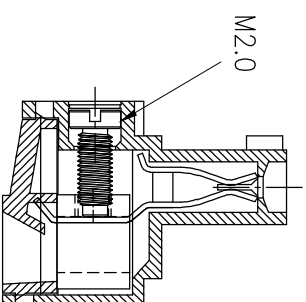

SPECIFICATIONS

Rated(额定参数): 300V,8A
 Dielectric strength(抗电强度): AC1500V/1 Minute
 Insulation Resistance(绝缘电阻):1000MΩ Min
 Contact Resistance(接触电阻):20mΩ Max
 Screw Torque(扭矩): 0.2Nm (1.7Lb.in)
 Wire Range(线径):28~16AWG
 Strip length(剥线长度):6~7mm
 Temp. range(操作温度): -40℃~+105℃
 MAX Soldering(瞬时温度):+250℃,5s

Housing Material(塑件): PA66 (UL94 V-0)
 Contact(端子): Phosphor Bronze, Tin plating(磷铜镀镍)
 Clamp(方块): Brass(黄铜), Ni plating(镀镍)
 Screw (螺丝): M2.0 Steel, Zinc plating(钢,镀锌)

PITCH RANGE	NOMINAL DIMENSION RANGE					
	IN MM		IN MM		IN MM	
OVER	OVER	OVER	OVER	OVER	OVER	OVER
TO	TO	TO	TO	TO	TO	TO
6	10	30	60	100	150	150
10	24	30	60	100	150	150
±0.10	±0.15	±0.25	±0.30	±0.50	±0.70	±1.00

Ordering Information

JL15EDGK - 508 XX G X 1

Pitch
508=5.08PH
2P,3P,4P~16P
No.of pins

Housing Color
B=Black
G=Green
U=Blue
R=Red
W=White
Y=Yellow
O=Orange
E=Grey

Packing
0=Pe
bag
A=Troy

A-A
SECTION

REV	DATE	MODIFICATION DESCRIPTION	CHANGE	OPERATION	DRAW	SCALE	FIT	SIZE	SHEET	PROU.	TITLE:
A0	2019.06.14	NEW DRAWING		XX ±0.30 X:XX ±0.20 X:XXX ±0.10	yiyusheng	mm	A4	1/1			JL15EDGK-508XXGX1
1				Angle ±3°	APPROVE						5.08 Pitch Female Pluggable Terminal Blocks