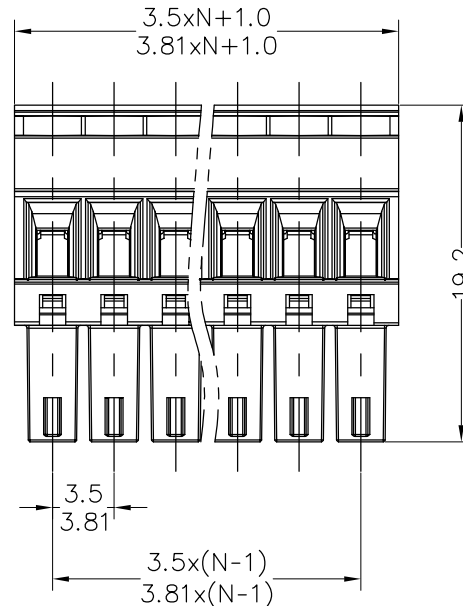

Ordering Information

JL15EDGKA - XXX XX G X 1

Pitch
350=3.5PH
381=3.81PH

No.of pins
2P,3P,4P~24P

Housing Color
B=Black
G=Green
U=Blue
R=Red
W=White
Y=Yellow
O=Orange
E=Grey

Packing
O=Pe bag
T=Tube
A=Tray

OPERATION		DRAW	yiyusheng	20.03.03	SCALE	FIT
X.X	±0.30					
X.XX	±0.20	CHECK			UNIT	mm
X.XXX	±0.10				SIZE	A4
Angle	±3°	APPROVE			SHEET	1/1
DIM	TOL				PROJ.	☛