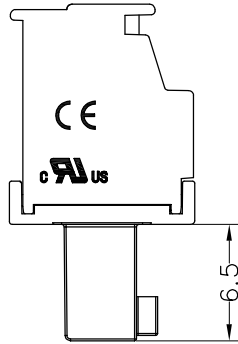

HSF RoHS **c** **UL** us **CE**

SPECIFICATIONS

Rated(额定参数): 300V,8A
 Dielectric strength(抗电强度): AC1500V/1 Minute
 Insulation Resistance(绝缘电阻):1000MΩ Min
 Contact Resistance(接触电阻):20mΩ Max
 Screw Torque(扭矩): 0.2Nm (1.7Lb.in)
 Wire Range(线径):16~28AWG
 Strip length(剥线长度):6~7mm
 Temp. range(操作温度): -40℃~+105℃
 MAX Soldering(瞬时温度):+260℃,5s

Housing Material(塑件): PA66 (UL94 V-0)
 Contact(端子): Phosphor Bronze, Tin plating(磷铜镀镍)
 Clamp(方块): Brass(黄铜), Ni plating(镀镍)
 Screw (螺丝): M2.0 Steel, Zinc plating(钢,镀锌)

PITCH RANGE IN MM			NOMINAL DIMENSION RANGE IN MM				
T0	OVER	OVER	T0	OVER	OVER	OVER	OVER
6	6	10	30	60	100	150	150
	T0	T0	T0	T0	T0	T0	T0
	10	24	30	60	100	150	150
±0.10	±0.15	±0.25	±0.30	±0.30	±0.50	±0.70	±1.00

Ordering Information

JL15EDGKA - XXX XX G X 1

Pitch
350=3.5PH
381=3.81PH

No.of pins
2P,3P,4P~24P

Housing Color
B=Black
G=Green
U=Blue
R=Red
W=White
Y=Yellow
O=Orange
E=Grey

Packing
O=Pe bag
T=Tube
A=Tray

OPERATION		DRAW	yiyusheng	20.03.03	SCALE	FIT
X.X	±0.30					
X.XX	±0.20	CHECK			UNIT	mm
X.XXX	±0.10				SIZE	A4
Angle	±3°	APPROVE			SHEET	1/1
DIM	TOL				PROJ.	☛