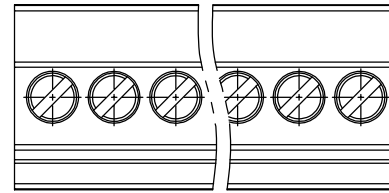

Housing Material(塑件): PA66 (UL94 V-0)
 Contact(端子): Phosphor Bronze, Tin plating(磷铜镀镍)
 Clamp(方块): Brass(黄铜), Ni plating(镀镍)
 Screw (螺丝): M2.0 Steel, Zinc plating(钢,镀锌)

PITCH RANGE IN MM			NOMINAL DIMENSION RANGE IN MM				
T0	OVER	OVER	T0	OVER	OVER	OVER	OVER
6	6	10	30	60	100	150	150
	T0	T0	T0	T0	T0	T0	T0
	10	24	30	60	100	150	150
±0.10	±0.15	±0.25	±0.30	±0.30	±0.50	±0.70	±1.00

Ordering Information

JL15EDGKA - XXX XX G X 1

Pitch
350=3.5PH
381=3.81PH

No.of pins
2P,3P,4P~24P

Housing Color
B=Black
G=Green
U=Blue
R=Red
W=White
Y=Yellow
O=Orange
E=Grey

Packing
O=Pe bag
T=Tube
A=Tray

OPERATION		DRAW	yiyusheng	20.03.03	SCALE	FIT
X.X	±0.30					
X.XX	±0.20	CHECK			UNIT	mm
X.XXX	±0.10				SIZE	A4
Angle	±3°	APPROVE			SHEET	1/1
DIM	TOL				PROJ.	☛