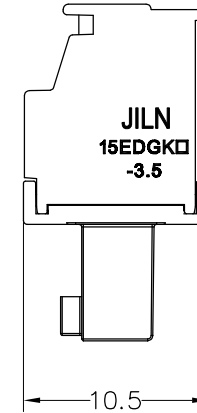

Housing Material(塑件): PA66 (UL94 V-0)
 Contact(端子): Phosphor Bronze, Tin plating(磷铜镀镍)
 Clamp(方块): Brass(黄铜), Ni plating(镀镍)
 Screw (螺丝): M2.0 Steel, Zinc plating(钢,镀锌)

PITCH RANGE IN MM			NOMINAL DIMENSION RANGE IN MM				
T0	OVER	OVER	T0	OVER	OVER	OVER	OVER
6	6	10	30	60	100	150	150
	T0	T0	T0	T0	T0	T0	T0
	10	24	30	60	100	150	150
±0.10	±0.15	±0.25	±0.30	±0.30	±0.50	±0.70	±1.00

Ordering Information

JL15EDGKA - XXX XX G X 1

Pitch
350=3.5PH
381=3.81PH

No.of pins
2P,3P,4P~24P

Housing Color
B=Black
G=Green
U=Blue
R=Red
W=White
Y=Yellow
O=Orange
E=Grey

Packing
O=Pe bag
T=Tube
A=Tray

OPERATION		DRAW	yiyusheng	20.03.03	SCALE	FIT
X.X	±0.30					
X.XX	±0.20	CHECK			UNIT	mm
X.XXX	±0.10				SIZE	A4
Angle	±3°	APPROVE			SHEET	1/1
DIM	TOL				PROJ.	☛