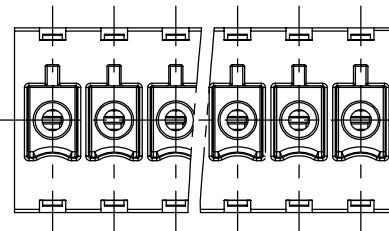

Housing Material(塑件): PA66 (UL94 V-0)
 Contact(端子): Phosphor Bronze, Tin plating(磷铜镀镍)
 Clamp(方块): Brass(黄铜), Ni plating(镀镍)
 Screw (螺丝): M2.0 Steel, Zinc plating(钢,镀锌)

PITCH RANGE IN MM			NOMINAL DIMENSION RANGE IN MM				
T0	OVER	OVER	T0	OVER	OVER	OVER	OVER
6	6	10	30	60	100	150	150
	T0	T0	T0	T0	T0	T0	T0
	10	24	30	60	100	150	150
±0.10	±0.15	±0.25	±0.30	±0.30	±0.50	±0.70	±1.00

Ordering Information

JL15EDGKA - XXX XX G X 1

Pitch
350=3.5PH
381=3.81PH

No.of pins
2P,3P,4P~24P

Housing Color
B=Black
G=Green
U=Blue
R=Red
W=White
Y=Yellow
O=Orange
E=Grey

Packing
O=Pe bag
T=Tube
A=Tray

OPERATION		DRAW	yiyusheng	20.03.03	SCALE	FIT
X.X	±0.30					
X.XX	±0.20	CHECK			UNIT	mm
X.XXX	±0.10				SIZE	A4
Angle	±3°	APPROVE			SHEET	1/1
DIM	TOL				PROJ.	☛

JILN® 深圳市锦凌电子有限公司
 SHENZHEN JINLING ELECTRONIC CO.,LTD
 Tel: 86-755-2997-5806/5802 Fax: 86-755-2997-5992

A0	2020.03.03	NEW DRAWING							
REV	DATE	MODIFICATION DESCRIPTION	CHANGE						

PART NO.	JL15EDGKA-XXXXXGX1
TITLE:	3.5/3.81 Pitch Female Pluggable Terminal Blocks