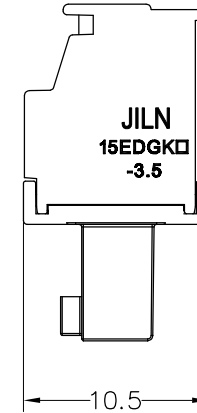

Housing Material(塑件): PA66 (UL94 V-0)
 Contact(端子): Phosphor Bronze, Tin plating(磷铜镀镍)
 Clamp(方块): Brass(黄铜), Ni plating(镀镍)
 Screw (螺丝): M2.0 Steel, Zinc plating(钢,镀锌)

PITCH RANGE IN MM			NOMINAL DIMENSION RANGE IN MM				
T0	OVER	OVER	T0	OVER	OVER	OVER	OVER
6	6	10	30	30	60	100	150
	T0	T0	T0	T0	T0	T0	T0
	10	24	30	60	100	150	150
±0.10	±0.15	±0.25	±0.30	±0.30	±0.50	±0.70	±1.00

Ordering Information

JL15EDGKA - XXX XX G X 1

Pitch
350=3.5PH
381=3.81PH

No.of pins
2P,3P,4P~24P

Housing Color
B=Black
G=Green
U=Blue
R=Red
W=White
Y=Yellow
O=Orange
E=Grey

Packing
O=Pe bag
T=Tube
A=Tray

OPERATION		DRAW	yiyusheng	20.03.03	SCALE	FIT
X.X	±0.30					
X.XX	±0.20	CHECK			UNIT	mm
X.XXX	±0.10				SIZE	A4
Angle	±3°	APPROVE			SHEET	1/1
DIM	TOL				PROJ.	☛