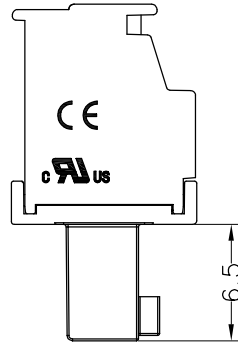

HSF RoHS **c** **UL** us **CE**

SPECIFICATIONS

Rated(额定参数): 300V,8A
 Dielectric strength(抗电强度): AC1500V/1 Minute
 Insulation Resistance(绝缘电阻):1000MΩ Min
 Contact Resistance(接触电阻):20mΩ Max
 Screw Torque(扭矩): 0.2Nm (1.7Lb.in)
 Wire Range(线径):16~28AWG
 Strip length(剥线长度):6~7mm
 Temp. range(操作温度): -40℃~+105℃
 MAX Soldering(瞬时温度):+260℃,5s

Housing Material(塑件): PA66 (UL94 V-0)
 Contact(端子): Phosphor Bronze, Tin plating(磷铜镀镍)
 Clamp(方块): Brass(黄铜), Ni plating(镀镍)
 Screw (螺丝): M2.0 Steel, Zinc plating(钢,镀锌)

PITCH RANGE IN MM			NOMINAL DIMENSION RANGE IN MM				
T0	OVER	OVER	T0	OVER	OVER	OVER	OVER
6	6	10	30	30	60	100	150
	T0	T0	T0	T0	T0	T0	T0
	10	24	30	60	100	150	150
±0.10	±0.15	±0.25	±0.30	±0.30	±0.50	±0.70	±1.00

Ordering Information

JL15EDGKA - XXX XX G X 1

Pitch
350=3.5PH
381=3.81PH

No.of pins
2P,3P,4P~24P

Housing Color
B=Black
G=Green
U=Blue
R=Red
W=White
Y=Yellow
O=Orange
E=Grey

Packing
O=Pe bag
T=Tube
A=Tray

OPERATION		DRAW	yiyusheng	20.03.03	SCALE	FIT
X.X	±0.30					
X.XX	±0.20	CHECK			UNIT	mm
X.XXX	±0.10				SIZE	A4
Angle	±3°	APPROVE			SHEET	1/1
DIM	TOL				PROJ.	☛