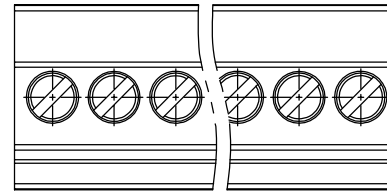

Housing Material(塑件): PA66 (UL94 V-0)
 Contact(端子): Phosphor Bronze, Tin plating(磷铜镀镍)
 Clamp(方块): Brass(黄铜), Ni plating(镀镍)
 Screw (螺丝): M2.0 Steel, Zinc plating(钢,镀锌)

PITCH RANGE IN MM			NOMINAL DIMENSION RANGE IN MM				
T0	OVER	OVER	T0	OVER	OVER	OVER	OVER
6	6	10	30	30	60	100	150
	T0	T0	T0	T0	T0	T0	T0
	10	24	30	60	100	150	150
±0.10	±0.15	±0.25	±0.30	±0.30	±0.50	±0.70	±1.00

Ordering Information

JL15EDGKA - XXX XX G X 1

Pitch
350=3.5PH
381=3.81PH

No.of pins
2P,3P,4P~24P

Housing Color
B=Black
G=Green
U=Blue
R=Red
W=White
Y=Yellow
O=Orange
E=Grey

Packing
O=Pe bag
T=Tube
A=Tray

OPERATION		DRAW	yiyusheng	20.03.03	SCALE	FIT
X.X	±0.30					
X.XX	±0.20	CHECK			UNIT	mm
X.XXX	±0.10				SIZE	A4
Angle	±3°	APPROVE			SHEET	1/1
DIM	TOL				PROJ.	☛