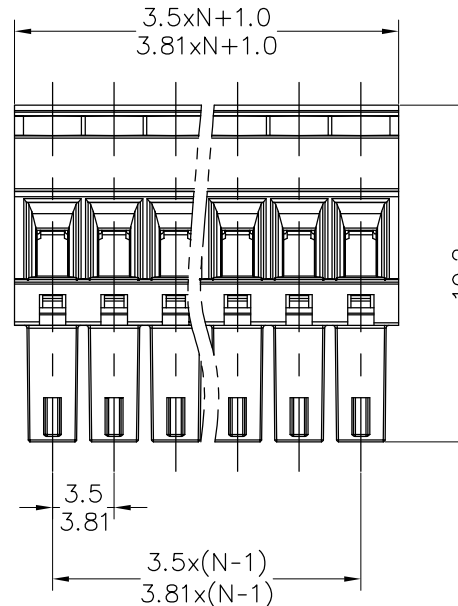

Ordering Information

JL15EDGKA - XXX XX G X 1

Pitch
350=3.5PH
381=3.81PH

No.of pins
2P,3P,4P~24P

Housing Color
B=Black
G=Green
U=Blue
R=Red
W=White
Y=Yellow
O=Orange
E=Grey

Packing
O=Pe bag
T=Tube
A=Tray

OPERATION		DRAW	yiyusheng	20.03.03	SCALE	FIT
X.X	±0.30					
X.XX	±0.20	CHECK			UNIT	mm
X.XXX	±0.10				SIZE	A4
Angle	±3°	APPROVE			SHEET	1/1
DIM	TOL				PROJ.	☛