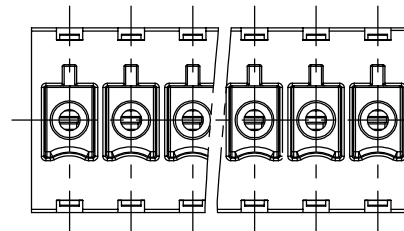

Housing Material(塑件): PA66 (UL94 V-0)
 Contact(端子): Phosphor Bronze, Tin plating(磷铜镀镍)
 Clamp(方块): Brass(黄铜), Ni plating(镀镍)
 Screw (螺丝): M2.0 Steel, Zinc plating(钢,镀锌)

PITCH RANGE IN MM			NOMINAL DIMENSION RANGE IN MM				
T0	OVER	OVER	T0	OVER	OVER	OVER	OVER
6	6	10	30	30	60	100	150
	T0	T0	T0	T0	T0	T0	T0
	10	24	30	60	100	150	150
±0.10	±0.15	±0.25	±0.30	±0.30	±0.50	±0.70	±1.00

Ordering Information

JL15EDGKA - XXX XX G X 1

Pitch
350=3.5PH
381=3.81PH

No.of pins
2P,3P,4P~24P

Housing Color
B=Black
G=Green
U=Blue
R=Red
W=White
Y=Yellow
O=Orange
E=Grey

Packing
O=Pe bag
T=Tube
A=Tray

OPERATION		DRAW	yiyusheng	20.03.03	SCALE	FIT
X.X	±0.30					
X.XX	±0.20	CHECK			UNIT	mm
X.XXX	±0.10				SIZE	A4
Angle	±3°	APPROVE			SHEET	1/1
DIM	TOL				PROJ.	☛