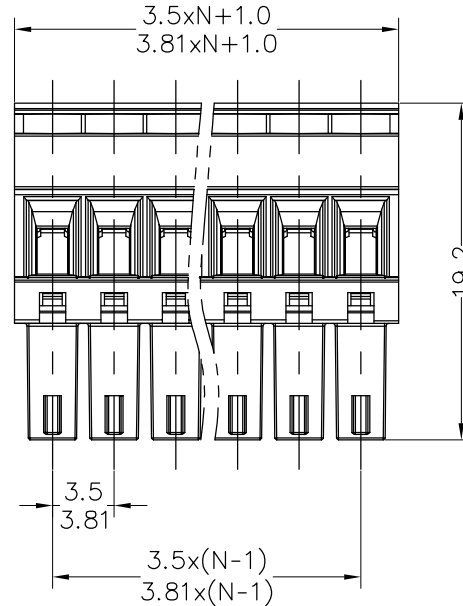

Ordering Information

JL15EDGKA - XXX XX G X 1

Pitch
350=3.5PH
381=3.81PH

No.of pins
2P,3P,4P~24P

Housing Color
B=Black
G=Green
U=Blue
R=Red
W=White
Y=Yellow
O=Orange
E=Grey

Packing
O=Pe bag
T=Tube
A=Tray

OPERATION		DRAW	yiyusheng	20.03.03	SCALE	FIT
X.X	±0.30					
X.XX	±0.20	CHECK			UNIT	mm
X.XXX	±0.10				SIZE	A4
Angle	±3°	APPROVE			SHEET	1/1
DIM	TOL				PROJ.	☛