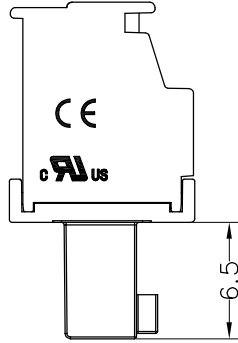

HSF RoHS **c** **UL** us **CE**

SPECIFICATIONS

Rated(额定参数): 300V,8A
 Dielectric strength(抗电强度): AC1500V/1 Minute
 Insulation Resistance(绝缘电阻):1000MΩ Min
 Contact Resistance(接触电阻):20mΩ Max
 Screw Torque(扭矩): 0.2Nm (1.7Lb.in)
 Wire Range(线径):16~28AWG
 Strip length(剥线长度):6~7mm
 Temp. range(操作温度): -40℃~+105℃
 MAX Soldering(瞬时温度):+260℃,5s

Housing Material(塑件): PA66 (UL94 V-0)
 Contact(端子): Phosphor Bronze, Tin plating(磷铜镀镍)
 Clamp(方块): Brass(黄铜), Ni plating(镀镍)
 Screw (螺丝): M2.0 Steel, Zinc plating(钢,镀锌)

PITCH RANGE IN MM			NOMINAL DIMENSION RANGE IN MM				
T0	OVER	OVER	T0	OVER	OVER	OVER	OVER
6	6	10	30	30	60	100	150
	T0	T0	T0	T0	T0	T0	T0
	10	24	30	60	100	150	150
±0.10	±0.15	±0.25	±0.30	±0.30	±0.50	±0.70	±1.00

Ordering Information

JL15EDGKA - XXX XX G X 1

Pitch
350=3.5PH
381=3.81PH

No.of pins
2P,3P,4P~24P

Housing Color
B=Black
G=Green
U=Blue
R=Red
W=White
Y=Yellow
O=Orange
E=Grey

Packing
O=Pe bag
T=Tube
A=Tray

OPERATION		DRAW	yiyusheng	20.03.03	SCALE	FIT
X.X	±0.30					
X.XX	±0.20	CHECK			UNIT	mm
X.XXX	±0.10				SIZE	A4
Angle	±3°	APPROVE			SHEET	1/1
DIM	TOL				PROJ.	☛