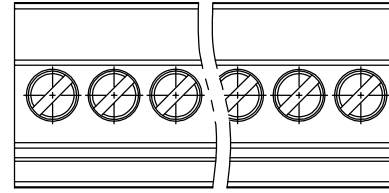

Housing Material(塑件): PA66 (UL94 V-0)
 Contact(端子): Phosphor Bronze, Tin plating(磷铜镀镍)
 Clamp(方块): Brass(黄铜), Ni plating(镀镍)
 Screw (螺丝): M2.0 Steel, Zinc plating(钢,镀锌)

PITCH RANGE IN MM			NOMINAL DIMENSION RANGE IN MM				
T0	OVER	OVER	T0	OVER	OVER	OVER	OVER
6	6	10	30	30	60	100	150
	T0	T0	T0	T0	T0	T0	T0
	10	24	30	60	100	150	150
±0.10	±0.15	±0.25	±0.30	±0.30	±0.50	±0.70	±1.00

Ordering Information

JL15EDGKA - XXX XX G X 1

Pitch
350=3.5PH
381=3.81PH

No.of pins
2P,3P,4P~24P

Housing Color
B=Black
G=Green
U=Blue
R=Red
W=White
Y=Yellow
O=Orange
E=Grey

Packing
O=Pe bag
T=Tube
A=Tray

OPERATION		DRAW	yiyusheng	20.03.03	SCALE	FIT
X.X	±0.30					
X.XX	±0.20	CHECK			UNIT	mm
X.XXX	±0.10				SIZE	A4
Angle	±3°	APPROVE			SHEET	1/1
DIM	TOL				PROJ.	☛