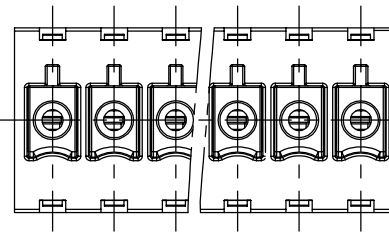

Housing Material(塑件): PA66 (UL94 V-0)
 Contact(端子): Phosphor Bronze, Tin plating(磷铜镀镍)
 Clamp(方块): Brass(黄铜), Ni plating(镀镍)
 Screw (螺丝): M2.0 Steel, Zinc plating(钢,镀锌)

PITCH RANGE IN MM			NOMINAL DIMENSION RANGE IN MM				
T0	OVER	OVER	T0	OVER	OVER	OVER	OVER
6	6	10	30	30	60	100	150
	T0	T0	T0	T0	T0	T0	T0
	10	24	30	60	100	150	150
±0.10	±0.15	±0.25	±0.30	±0.30	±0.50	±0.70	±1.00

Ordering Information

JL15EDGKA - XXX XX G X 1

Pitch
350=3.5PH
381=3.81PH

No.of pins
2P,3P,4P~24P

Housing Color
B=Black
G=Green
U=Blue
R=Red
W=White
Y=Yellow
O=Orange
E=Grey

Packing
O=Pe bag
T=Tube
A=Tray

OPERATION		DRAW	yiyusheng	20.03.03	SCALE	FIT
X.X	±0.30					
X.XX	±0.20	CHECK			UNIT	mm
X.XXX	±0.10				SIZE	A4
Angle	±3°	APPROVE			SHEET	1/1
DIM	TOL				PROJ.	☛