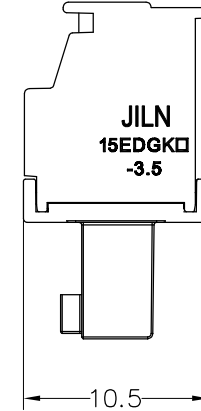

HSF RoHS **c** **UL** us **CE**

SPECIFICATIONS

Rated(额定参数): 300V,8A
 Dielectric strength(抗电强度): AC1500V/1 Minute
 Insulation Resistance(绝缘电阻):1000MΩ Min
 Contact Resistance(接触电阻):20mΩ Max
 Screw Torque(扭矩): 0.2Nm (1.7Lb.in)
 Wire Range(线径):16~28AWG
 Strip length(剥线长度):6~7mm
 Temp. range(操作温度): -40℃~+105℃
 MAX Soldering(瞬时温度):+260℃,5s

Housing Material(塑件): PA66 (UL94 V-0)
 Contact(端子): Phosphor Bronze, Tin plating(磷铜镀镍)
 Clamp(方块): Brass(黄铜), Ni plating(镀镍)
 Screw (螺丝): M2.0 Steel, Zinc plating(钢,镀锌)

PITCH RANGE IN MM			NOMINAL DIMENSION RANGE IN MM				
T0	OVER	OVER	T0	OVER	OVER	OVER	OVER
6	6	10	30	30	60	100	150
	T0	T0	T0	T0	T0	T0	T0
	10	24	30	60	100	150	150
±0.10	±0.15	±0.25	±0.30	±0.30	±0.50	±0.70	±1.00

Ordering Information

JL15EDGKA - XXX XX G X 1

Pitch
350=3.5PH
381=3.81PH

No.of pins
2P,3P,4P~24P

Housing Color
B=Black
G=Green
U=Blue
R=Red
W=White
Y=Yellow
O=Orange
E=Grey

Packing
O=Pe bag
T=Tube
A=Tray

OPERATION		DRAW	yiyusheng	20.03.03	SCALE	FIT
X.X	±0.30					
X.XX	±0.20	CHECK			UNIT	mm
X.XXX	±0.10				SIZE	A4
Angle	±3°	APPROVE			SHEET	1/1
DIM	TOL				PROJ.	☛