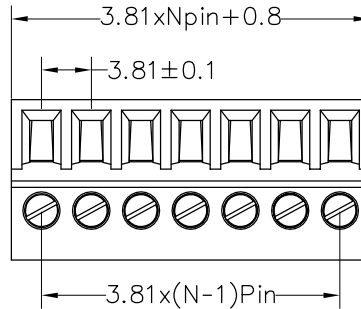

**HSF** RoHS

**SPECIFICATIONS**

Rated(额定参数): 300V,8A  
 Dielectric strength(抗电强度): AC1500V/1 Minute  
 Insulation Resistance(绝缘电阻):1000MΩ Min  
 Contact Resistance(接触电阻):20mΩ Max  
 Screw Torque(扭矩): 0.2Nm (1.7Lb.in)  
 Wire Range(线径):28~16AWG  
 Strip length(剥线长度):6~7mm  
 Temp. range(操作温度): -40℃~+105℃  
 MAX Soldering(瞬时温度):+250℃,5s

Housing Material(塑件): PA66 (UL94 V-0)  
 Contact(端子): Phosphor Bronze, Tin plating(磷铜镀镍)  
 Screw (螺丝): M2.0 Steel, Zinc plating(钢,镀锌)

PITCH RANGE IN MM			NOMINAL DIMENSION RANGE IN MM				
TO	OVER	OVER	TO	OVER	OVER	OVER	OVER
6	6 TO 10	10 TO 24	30	30 TO 60	60 TO 100	100 TO 150	150
±0.10	±0.15	±0.25	±0.30	±0.30	±0.50	±0.70	±1.00

**Ordering Information**

**JL 15EDGKC - 381 XX G X 1**

Pitch 381=3.81PH  
 No.of pins 2P~24P  
 Housing Color B=Black G=Green U=Blue R=Red W=White Y=Yellow O=Orange E=Grey  
 Packing 0=Pe bag A=Tray T=Tube