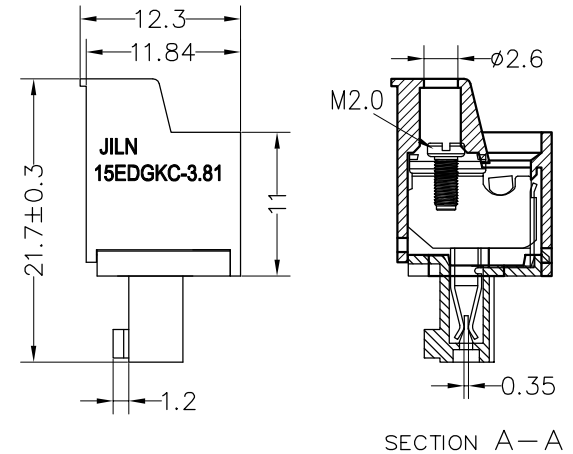

**HSF** RoHS

**SPECIFICATIONS**

Rated(额定参数): 300V,8A  
 Dielectric strength(抗电强度): AC1500V/1 Minute  
 Insulation Resistance(绝缘电阻):1000MΩ Min  
 Contact Resistance(接触电阻):20mΩ Max  
 Screw Torque(扭矩): 0.2Nm (1.7Lb.in)  
 Wire Range(线径):28~16AWG  
 Strip length(剥线长度):6~7mm  
 Temp. range(操作温度): -40℃~+105℃  
 MAX Soldering(瞬时温度):+250℃,5s

Housing Material(塑件): PA66 (UL94 V-0)  
 Contact(端子): Phosphor Bronze, Tin plating(磷铜镀镍)  
 Screw (螺丝): M2.0 Steel, Zinc plating(钢,镀锌)

PITCH RANGE IN MM			NOMINAL DIMENSION RANGE IN MM				
TO	OVER	OVER	TO	OVER	OVER	OVER	OVER
6	6 TO 10	10 TO 24	30	30 TO 60	60 TO 100	100 TO 150	150
±0.10	±0.15	±0.25	±0.30	±0.30	±0.50	±0.70	±1.00

**Ordering Information**

**JL 15EDGKC - 381 XX G X 1**

Pitch 381=3.81PH  
 No.of pins 2P~24P  
 Housing Color B=Black G=Green U=Blue R=Red W=White Y=Yellow O=Orange E=Grey  
 Packing 0=Pe bag A=Tray T=Tube