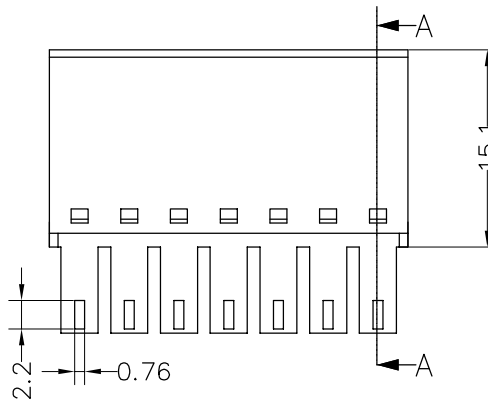

**HSF** RoHS

**SPECIFICATIONS**

Rated(额定参数): 300V,8A  
 Dielectric strength(抗电强度): AC1500V/1 Minute  
 Insulation Resistance(绝缘电阻):1000MΩ Min  
 Contact Resistance(接触电阻):20mΩ Max  
 Screw Torque(扭矩): 0.2Nm (1.7Lb.in)  
 Wire Range(线径):28~16AWG  
 Strip length(剥线长度):6~7mm  
 Temp. range(操作温度): -40℃~+105℃  
 MAX Soldering(瞬时温度):+250℃,5s

Housing Material(塑件): PA66 (UL94 V-0)  
 Contact(端子): Phosphor Bronze, Tin plating(磷铜镀镍)  
 Screw (螺丝): M2.0 Steel, Zinc plating(钢,镀锌)

PITCH RANGE IN MM			NOMINAL DIMENSION RANGE IN MM				
TO	OVER	OVER	TO	OVER	OVER	OVER	OVER
6	6 TO 10	10 TO 24	30	30 TO 60	60 TO 100	100 TO 150	150
±0.10	±0.15	±0.25	±0.30	±0.30	±0.50	±0.70	±1.00

**Ordering Information**

**JL 15EDGKC - 381 XX G X 1**

Pitch 381=3.81PH  
 No.of pins 2P~24P  
 Housing Color B=Black G=Green U=Blue R=Red W=White Y=Yellow O=Orange E=Grey  
 Packing 0=Pe bag A=Tray T=Tube