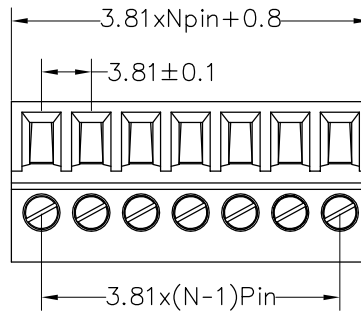

SPECIFICATIONS

Rated(额定参数): 300V,8A
 Dielectric strength(抗电强度): AC1500V/1 Minute
 Insulation Resistance(绝缘电阻):1000MΩ Min
 Contact Resistance(接触电阻):20mΩ Max
 Screw Torque(扭矩): 0.2Nm (1.7Lb.in)
 Wire Range(线径):28~16AWG
 Strip length(剥线长度):6~7mm
 Temp. range(操作温度): -40℃~+105℃
 MAX Soldering(瞬时温度):+250℃,5s

Housing Material(塑件): PA66 (UL94 V-0)
 Contact(端子): Phosphor Bronze, Tin plating(磷铜镀镍)
 Screw (螺丝): M2.0 Steel, Zinc plating(钢,镀锌)

PITCH RANGE IN MM			NOMINAL DIMENSION RANGE IN MM				
TO	OVER	OVER	TO	OVER	OVER	OVER	OVER
6	6 TO 10	10 TO 24	30	30 TO 60	60 TO 100	100 TO 150	150
±0.10	±0.15	±0.25	±0.30	±0.30	±0.50	±0.70	±1.00

Ordering Information

JL 15EDGKC - 381 XX G X 1

Pitch 381=3.81PH
 No.of pins 2P~24P
 Housing Color B=Black G=Green U=Blue R=Red W=White Y=Yellow O=Orange E=Grey
 Packing 0=Pe bag A=Tray T=Tube

OPERATION		DRAW	Yiyusheng	18.05.26	SCALE	FIT
X.X	±0.30					
X.XX	±0.20	CHECK			UNIT	mm
X.XXX	±0.10				SIZE	A4
Angle	±3°	APPROVE			SHEET	1/1
DIM	TOL				PROJ.	☛