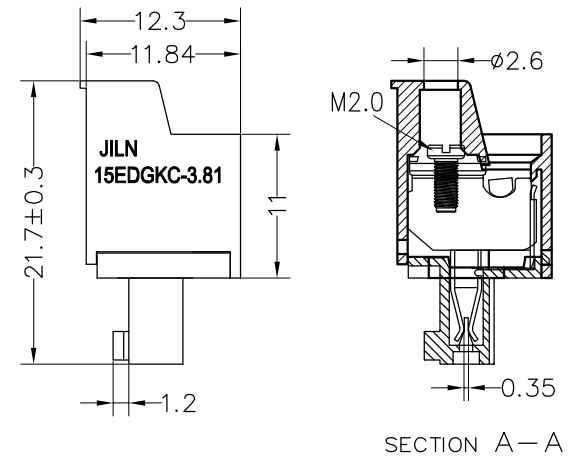

SPECIFICATIONS

Rated(额定参数): 300V,8A
 Dielectric strength(抗电强度): AC1500V/1 Minute
 Insulation Resistance(绝缘电阻):1000MΩ Min
 Contact Resistance(接触电阻):20mΩ Max
 Screw Torque(扭矩): 0.2Nm (1.7Lb.in)
 Wire Range(线径):28~16AWG
 Strip length(剥线长度):6~7mm
 Temp. range(操作温度): -40℃~+105℃
 MAX Soldering(瞬时温度):+250℃,5s

Housing Material(塑件): PA66 (UL94 V-0)
 Contact(端子): Phosphor Bronze, Tin plating(磷铜镀镍)
 Screw (螺丝): M2.0 Steel, Zinc plating(钢,镀锌)

PITCH RANGE IN MM			NOMINAL DIMENSION RANGE IN MM				
TO	OVER	OVER	TO	OVER	OVER	OVER	OVER
6	6 TO 10	10 TO 24	30	30 TO 60	60 TO 100	100 TO 150	150
±0.10	±0.15	±0.25	±0.30	±0.30	±0.50	±0.70	±1.00

Ordering Information

JL 15EDGKC - 381 XX G X 1

Pitch 381=3.81PH
 No.of pins 2P~24P
 Housing Color B=Black G=Green U=Blue R=Red W=White Y=Yellow O=Orange E=Grey
 Packing 0=Pe bag A=Tray T=Tube

OPERATION		DRAW	Yiyusheng	18.05.26	SCALE	FIT
X.X	±0.30					
X.XX	±0.20	CHECK			UNIT	mm
X.XXX	±0.10				SIZE	A4
Angle	±3°	APPROVE			SHEET	1/1
DIM	TOL				PROJ.	☛