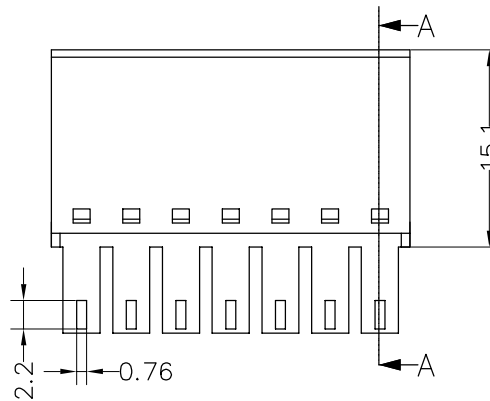

SPECIFICATIONS

Rated(额定参数): 300V,8A
 Dielectric strength(抗电强度): AC1500V/1 Minute
 Insulation Resistance(绝缘电阻):1000MΩ Min
 Contact Resistance(接触电阻):20mΩ Max
 Screw Torque(扭矩): 0.2Nm (1.7Lb.in)
 Wire Range(线径):28~16AWG
 Strip length(剥线长度):6~7mm
 Temp. range(操作温度): -40℃~+105℃
 MAX Soldering(瞬时温度):+250℃,5s

Housing Material(塑件): PA66 (UL94 V-0)
 Contact(端子): Phosphor Bronze, Tin plating(磷铜镀镍)
 Screw (螺丝): M2.0 Steel, Zinc plating(钢,镀锌)

PITCH RANGE IN MM			NOMINAL DIMENSION RANGE IN MM				
TO	OVER	OVER	TO	OVER	OVER	OVER	OVER
6	6 TO 10	10 TO 24	30	30 TO 60	60 TO 100	100 TO 150	150
±0.10	±0.15	±0.25	±0.30	±0.30	±0.50	±0.70	±1.00

Ordering Information

JL 15EDGKC - 381 XX G X 1

Pitch 381=3.81PH
 No.of pins 2P~24P
 Housing Color B=Black G=Green U=Blue R=Red W=White Y=Yellow O=Orange E=Grey
 Packing 0=Pe bag A=Tray T=Tube

OPERATION		DRAW	Yiyusheng	18.05.26	SCALE	FIT
X.X	±0.30					
X.XX	±0.20	CHECK			UNIT	mm
X.XXX	±0.10				SIZE	A4
Angle	±3°	APPROVE			SHEET	1/1
DIM	TOL				PROJ.	☛