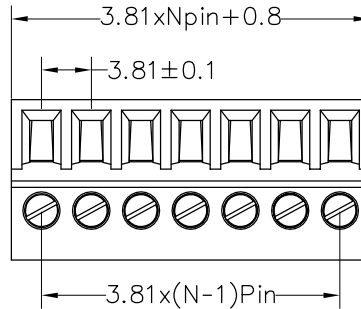

**HSF** RoHS

**SPECIFICATIONS**

Rated(额定参数): 300V,8A  
 Dielectric strength(抗电强度): AC1500V/1 Minute  
 Insulation Resistance(绝缘电阻):1000MΩ Min  
 Contact Resistance(接触电阻):20mΩ Max  
 Screw Torque(扭矩): 0.2Nm (1.7Lb.in)  
 Wire Range(线径):28~16AWG  
 Strip length(剥线长度):6~7mm  
 Temp. range(操作温度): -40℃~+105℃  
 MAX Soldering(瞬时温度):+250℃,5s

Housing Material(塑件): PA66 (UL94 V-0)  
 Contact(端子): Phosphor Bronze, Tin plating(磷铜镀镍)  
 Screw (螺丝): M2.0 Steel, Zinc plating(钢,镀锌)

PITCH RANGE IN MM			NOMINAL DIMENSION RANGE IN MM				
TO	OVER	OVER	TO	OVER	OVER	OVER	OVER
6	6	10	30	30	60	100	150
10	10	24	60	60	100	150	150
±0.10	±0.15	±0.25	±0.30	±0.30	±0.50	±0.70	±1.00

**Ordering Information**

**JL 15EDGKC - 381 XX G X 1**

Pitch 381=3.81PH  
 No.of pins 2P~24P  
 Housing Color B=Black G=Green U=Blue R=Red W=White Y=Yellow O=Orange E=Grey  
 Packing 0=Pe bag A=Tray T=Tube