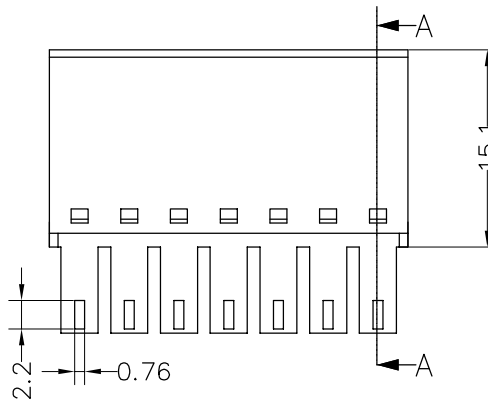

**HSF** RoHS

**SPECIFICATIONS**

Rated(额定参数): 300V,8A  
 Dielectric strength(抗电强度): AC1500V/1 Minute  
 Insulation Resistance(绝缘电阻):1000MΩ Min  
 Contact Resistance(接触电阻):20mΩ Max  
 Screw Torque(扭矩): 0.2Nm (1.7Lb.in)  
 Wire Range(线径):28~16AWG  
 Strip length(剥线长度):6~7mm  
 Temp. range(操作温度): -40℃~+105℃  
 MAX Soldering(瞬时温度):+250℃,5s

Housing Material(塑件): PA66 (UL94 V-0)  
 Contact(端子): Phosphor Bronze, Tin plating(磷铜镀镍)  
 Screw (螺丝): M2.0 Steel, Zinc plating(钢,镀锌)

PITCH RANGE IN MM			NOMINAL DIMENSION RANGE IN MM				
TO	OVER	OVER	TO	OVER	OVER	OVER	OVER
6	6	10	30	30	60	100	150
10	10	24	60	60	100	150	150
±0.10	±0.15	±0.25	±0.30	±0.30	±0.50	±0.70	±1.00

**Ordering Information**

**JL 15EDGKC - 381 XX G X 1**

Pitch 381=3.81PH  
 No.of pins 2P~24P  
 Housing Color B=Black G=Green U=Blue R=Red W=White Y=Yellow O=Orange E=Grey  
 Packing 0=Pe bag A=Tray T=Tube