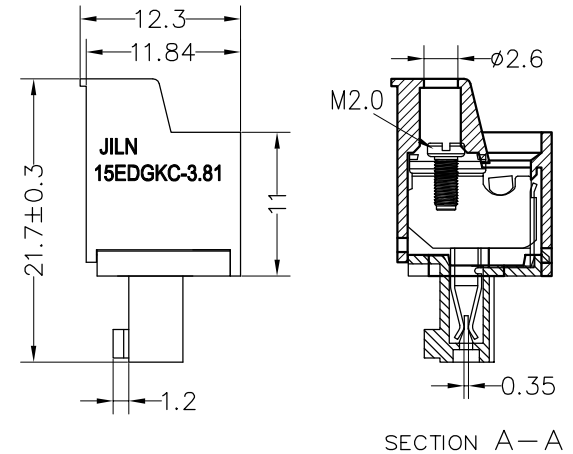

**HSF** RoHS

**SPECIFICATIONS**

Rated(额定参数): 300V,8A  
 Dielectric strength(抗电强度): AC1500V/1 Minute  
 Insulation Resistance(绝缘电阻):1000MΩ Min  
 Contact Resistance(接触电阻):20mΩ Max  
 Screw Torque(扭矩): 0.2Nm (1.7Lb.in)  
 Wire Range(线径):28~16AWG  
 Strip length(剥线长度):6~7mm  
 Temp. range(操作温度): -40℃~+105℃  
 MAX Soldering(瞬时温度):+250℃,5s

Housing Material(塑件): PA66 (UL94 V-0)  
 Contact(端子): Phosphor Bronze, Tin plating(磷铜镀镍)  
 Screw (螺丝): M2.0 Steel, Zinc plating(钢,镀锌)

PITCH RANGE IN MM			NOMINAL DIMENSION RANGE IN MM				
TO	OVER	OVER	TO	OVER	OVER	OVER	OVER
6	6	10	30	30	60	100	150
10	10	24	60	60	100	150	150
±0.10	±0.15	±0.25	±0.30	±0.30	±0.50	±0.70	±1.00

**Ordering Information**

**JL 15EDGKC - 381 XX G X 1**

Pitch 381=3.81PH  
 No.of pins 2P~24P  
 Housing Color B=Black G=Green U=Blue R=Red W=White Y=Yellow O=Orange E=Grey  
 Packing 0=Pe bag A=Tray T=Tube