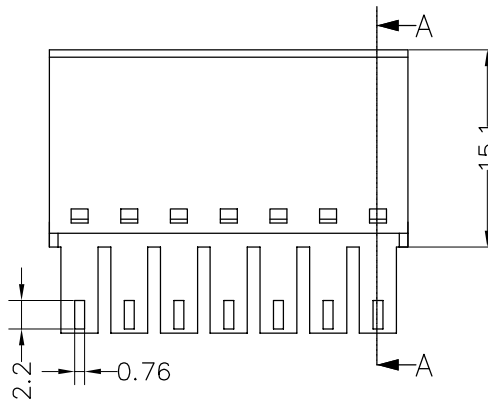

HSF RoHS

SPECIFICATIONS

Rated(额定参数): 300V,8A
 Dielectric strength(抗电强度): AC1500V/1 Minute
 Insulation Resistance(绝缘电阻):1000MΩ Min
 Contact Resistance(接触电阻):20mΩ Max
 Screw Torque(扭矩): 0.2Nm (1.7Lb.in)
 Wire Range(线径):28~16AWG
 Strip length(剥线长度):6~7mm
 Temp. range(操作温度): -40℃~+105℃
 MAX Soldering(瞬时温度):+250℃,5s

Housing Material(塑件): PA66 (UL94 V-0)
 Contact(端子): Phosphor Bronze, Tin plating(磷铜镀锡)
 Screw (螺丝): M2.0 Steel, Zinc plating(钢,镀锌)

PITCH RANGE IN MM			NOMINAL DIMENSION RANGE IN MM				
TO	OVER	OVER	TO	OVER	OVER	OVER	OVER
6	6	10	30	30	60	100	150
10	10	24	60	60	100	150	150
±0.10	±0.15	±0.25	±0.30	±0.30	±0.50	±0.70	±1.00

Ordering Information
JL 15EDGKC - 381 XX G X 1

Pitch 381=3.81PH
 No.of pins 2P~24P
 Housing Color
 B=Black
 G=Green
 U=Blue
 R=Red
 W=White
 Y=Yellow
 O=Orange
 E=Grey
 Packing
 0=Pe bag
 A=Tray
 T=Tube