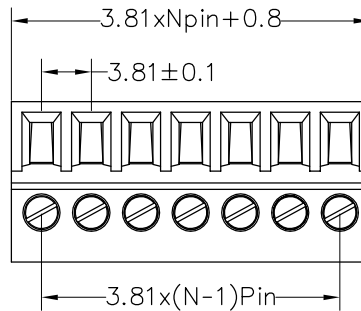

HSF RoHS

SPECIFICATIONS

Rated(额定参数): 300V,8A
 Dielectric strength(抗电强度): AC1500V/1 Minute
 Insulation Resistance(绝缘电阻):1000MΩ Min
 Contact Resistance(接触电阻):20mΩ Max
 Screw Torque(扭矩): 0.2Nm (1.7Lb.in)
 Wire Range(线径):28~16AWG
 Strip length(剥线长度):6~7mm
 Temp. range(操作温度): -40℃~+105℃
 MAX Soldering(瞬时温度):+250℃,5s

Housing Material(塑件): PA66 (UL94 V-0)
 Contact(端子): Phosphor Bronze, Tin plating(磷铜镀锡)
 Screw (螺丝): M2.0 Steel, Zinc plating(钢,镀锌)

PITCH RANGE IN MM			NOMINAL DIMENSION RANGE IN MM				
TO	OVER	OVER	TO	OVER	OVER	OVER	OVER
6	6	10	30	30	60	100	150
10	10	24	60	60	100	150	150
±0.10	±0.15	±0.25	±0.30	±0.30	±0.50	±0.70	±1.00

Ordering Information
JL 15EDGKC - 381 XX G X 1

Pitch 381=3.81PH
 No.of pins 2P~24P
 Housing Color
 B=Black
 G=Green
 U=Blue
 R=Red
 W=White
 Y=Yellow
 O=Orange
 E=Grey
 Packing
 0=Pe bag
 A=Tray
 T=Tube