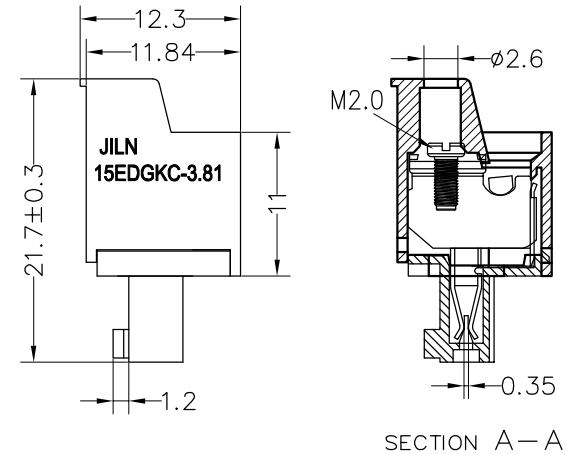

HSF RoHS

SPECIFICATIONS

Rated(额定参数): 300V,8A
 Dielectric strength(抗电强度): AC1500V/1 Minute
 Insulation Resistance(绝缘电阻):1000MΩ Min
 Contact Resistance(接触电阻):20mΩ Max
 Screw Torque(扭矩): 0.2Nm (1.7Lb.in)
 Wire Range(线径):28~16AWG
 Strip length(剥线长度):6~7mm
 Temp. range(操作温度): -40℃~+105℃
 MAX Soldering(瞬时温度):+250℃,5s

Housing Material(塑件): PA66 (UL94 V-0)
 Contact(端子): Phosphor Bronze, Tin plating(磷铜镀锡)
 Screw (螺丝): M2.0 Steel, Zinc plating(钢,镀锌)

PITCH RANGE IN MM			NOMINAL DIMENSION RANGE IN MM				
TO	OVER	OVER	TO	OVER	OVER	OVER	OVER
6	6	10	30	30	60	100	150
10	10	24	60	60	100	150	150
±0.10	±0.15	±0.25	±0.30	±0.30	±0.50	±0.70	±1.00

Ordering Information
JL 15EDGKC - 381 XX G X 1

Pitch 381=3.81PH
 No.of pins 2P~24P
 Housing Color
 B=Black
 G=Green
 U=Blue
 R=Red
 W=White
 Y=Yellow
 O=Orange
 E=Grey
 Packing
 0=Pe bag
 A=Tray
 T=Tube

OPERATION		DRAW	Yiyusheng	18.05.26	SCALE	FIT	JILN ® 深圳市锦凌电子有限公司 SHENZHEN JINLING ELECTRONIC CO.,LTD Tel: 86-755-2997-5806/5802 Fax: 86-755-2997-5992	
X.X	±0.30				UNIT	mm		
X.XX	±0.20	CHECK			SIZE	A4	PART NO.	JL15EDGKC-381XXGX1
X.XXX	±0.10				SHEET	1/1	TITLE:	3.81 Pitch Female Pluggable Terminal Blocks
Angle	±3°	APPROVE			PROJ.			
DIM	TOL							