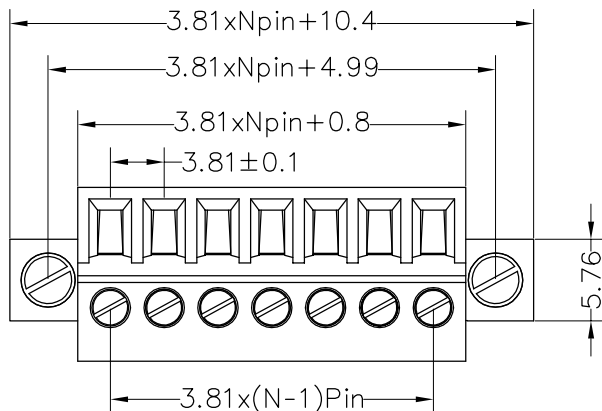

**HSF** RoHS

**SPECIFICATIONS**

Rated(额定参数): 300V,8A  
 Dielectric strength(抗电强度): AC1500V/1 Minute  
 Insulation Resistance(绝缘电阻):1000MΩ Min  
 Contact Resistance(接触电阻):20mΩ Max  
 Screw Torque(扭矩): 0.2Nm (1.7Lb.in)  
 Wire Range(线径):16~28AWG  
 Strip length(剥线长度):6~7mm  
 Temp. range(操作温度): -40℃~+105℃  
 MAX Soldering(瞬时温度):+260℃,5s

IEC Standard

Pollution degree	2	2	3
Overvoltage category	II	III	III
Rate impulse voltage(KV)	2.5KV	2.5KV	2.5KV
Rate voltage(V)	320V	250V	160V
Rate current(A)	8A		

Housing Material(塑件): PA66 (UL94 V-0)  
 Contact(端子): Phosphor Bronze, Tin plating(磷铜镀镍)  
 Clamp(方块): Brass(黄铜), Ni plating(镀镍)  
 Screw (螺丝): M2.0 Steel, Zinc plating(钢,镀锌)

PITCH RANGE IN MM			NOMINAL DIMENSION RANGE IN MM				
TO	OVER	OVER	TO	OVER	OVER	OVER	OVER
6	6	10	30	30	60	100	150
10	10	24	60	60	100	150	150
±0.10	±0.15	±0.25	±0.30	±0.30	±0.50	±0.70	±1.00

**Ordering Information**

**JL15EDGKCM - 381 XX G 0 1**

Pitch  
381=3.81PH

No. of pins  
2P,3P,4P~24P

Housing Color  
 B=Black  
 G=Green  
 U=Blue  
 R=Red  
 W=White  
 Y=Yellow  
 O=Orange  
 E=Grey

Packing  
 0=Pe bag  
 T=Tube  
 A=Tray