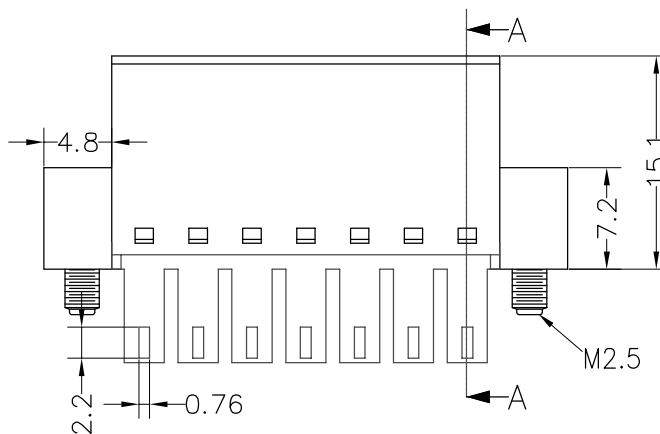

**HSF** RoHS

**SPECIFICATIONS**

Rated(额定参数): 300V,8A  
 Dielectric strength(抗电强度): AC1500V/1 Minute  
 Insulation Resistance(绝缘电阻):1000MΩ Min  
 Contact Resistance(接触电阻):20mΩ Max  
 Screw Torque(扭矩): 0.2Nm (1.7Lb.in)  
 Wire Range(线径):16~28AWG  
 Strip length(剥线长度):6~7mm  
 Temp. range(操作温度): -40℃~+105℃  
 MAX Soldering(瞬时温度):+260℃,5s

IEC Standard

Pollution degree	2	2	3
Overvoltage category	II	III	III
Rate impulse voltage(KV)	2.5KV	2.5KV	2.5KV
Rate voltage(V)	320V	250V	160V
Rate current(A)	8A		

Housing Material(塑件): PA66 (UL94 V-0)  
 Contact(端子): Phosphor Bronze, Tin plating(磷铜镀镍)  
 Clamp(方块): Brass(黄铜), Ni plating(镀镍)  
 Screw (螺丝): M2.0 Steel, Zinc plating(钢,镀锌)

PITCH RANGE IN MM			NOMINAL DIMENSION RANGE IN MM				
TO	OVER	OVER	TO	OVER	OVER	OVER	OVER
6	6	10	30	30	60	100	150
10	10	24	60	60	100	150	150
±0.10	±0.15	±0.25	±0.30	±0.30	±0.50	±0.70	±1.00

**Ordering Information**

**JL15EDGKCM - 381 XX G 0 1**

Pitch  
381=3.81PH

No. of pins  
2P,3P,4P~24P

Housing Color  
 B=Black  
 G=Green  
 U=Blue  
 R=Red  
 W=White  
 Y=Yellow  
 O=Orange  
 E=Grey

Packing  
 0=Pe bag  
 T=Tube  
 A=Tray