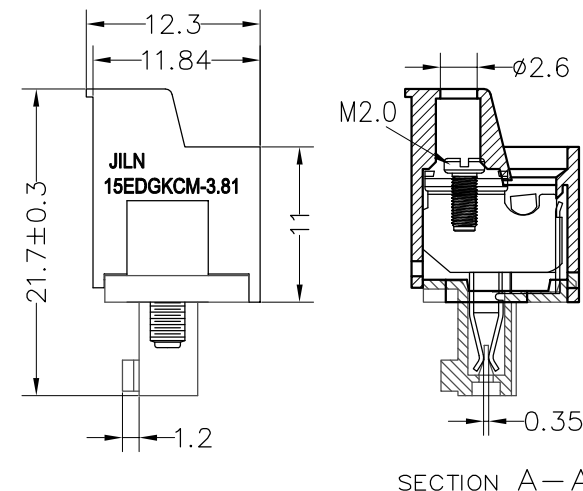

**HSF** RoHS

**SPECIFICATIONS**

Rated(额定参数): 300V,8A  
 Dielectric strength(抗电强度): AC1500V/1 Minute  
 Insulation Resistance(绝缘电阻):1000MΩ Min  
 Contact Resistance(接触电阻):20mΩ Max  
 Screw Torque(扭矩): 0.2Nm (1.7Lb.in)  
 Wire Range(线径):16~28AWG  
 Strip length(剥线长度):6~7mm  
 Temp. range(操作温度): -40℃~+105℃  
 MAX Soldering(瞬时温度):+260℃,5s

IEC Standard

Pollution degree	2	2	3
Overvoltage category	II	III	III
Rate impulse voltage(KV)	2.5KV	2.5KV	2.5KV
Rate voltage(V)	320V	250V	160V
Rate current(A)	8A		

Housing Material(塑件): PA66 (UL94 V-0)  
 Contact(端子): Phosphor Bronze, Tin plating(磷铜镀镍)  
 Clamp(方块): Brass(黄铜), Ni plating(镀镍)  
 Screw (螺丝): M2.0 Steel, Zinc plating(钢,镀锌)

PITCH RANGE IN MM			NOMINAL DIMENSION RANGE IN MM				
TO	OVER	OVER	TO	OVER	OVER	OVER	OVER
6	6	10	30	30	60	100	150
10	10	24	60	60	100	150	150
±0.10	±0.15	±0.25	±0.30	±0.30	±0.50	±0.70	±1.00

**Ordering Information**

**JL15EDGKCM - 381 XX G 0 1**

Pitch  
381=3.81PH

No. of pins  
2P,3P,4P~24P

Housing Color  
 B=Black  
 G=Green  
 U=Blue  
 R=Red  
 W=White  
 Y=Yellow  
 O=Orange  
 E=Grey

Packing  
 0=Pe bag  
 T=Tube  
 A=Tray