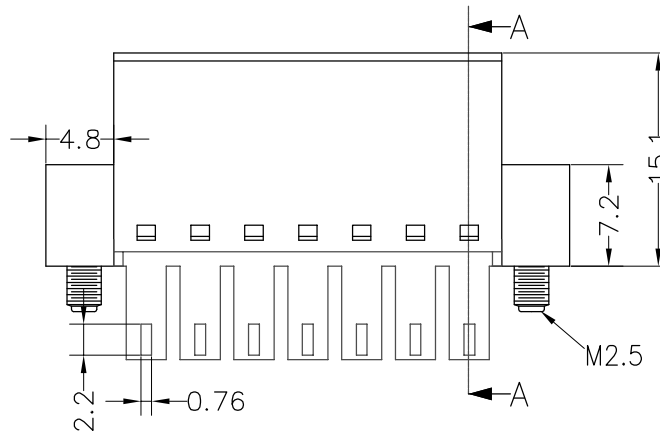

**HSF** RoHS

**SPECIFICATIONS**

Rated(额定参数): 300V,8A  
 Dielectric strength(抗电强度): AC1500V/1 Minute  
 Insulation Resistance(绝缘电阻):1000MΩ Min  
 Contact Resistance(接触电阻):20mΩ Max  
 Screw Torque(扭矩): 0.2Nm (1.7Lb.in)  
 Wire Range(线径):16~28AWG  
 Strip length(剥线长度):6~7mm  
 Temp. range(操作温度): -40℃~+105℃  
 MAX Soldering(瞬时温度):+260℃,5s

IEC Standard

Pollution degree	2	2	3
Overvoltage category	II	III	III
Rate impulse voltage(KV)	2.5KV	2.5KV	2.5KV
Rate voltage(V)	320V	250V	160V
Rate current(A)	8A		

Housing Material(塑件): PA66 (UL94 V-0)  
 Contact(端子): Phosphor Bronze, Tin plating(磷铜镀镍)  
 Clamp(方块): Brass(黄铜), Ni plating(镀镍)  
 Screw (螺丝): M2.0 Steel, Zinc plating(钢,镀锌)

PITCH RANGE IN MM			NOMINAL DIMENSION RANGE IN MM				
TO	OVER	OVER	TO	OVER	OVER	OVER	OVER
6	6	10	30	30	60	100	150
10	10	24	60	60	100	150	150
±0.10	±0.15	±0.25	±0.30	±0.30	±0.50	±0.70	±1.00

**Ordering Information**

**JL15EDGKCM - 381 XX G 0 1**

Pitch  
381=3.81PH

No. of pins  
2P,3P,4P~24P

Housing Color  
 B=Black  
 G=Green  
 U=Blue  
 R=Red  
 W=White  
 Y=Yellow  
 O=Orange  
 E=Grey

Packing  
 0=Pe bag  
 T=Tube  
 A=Tray