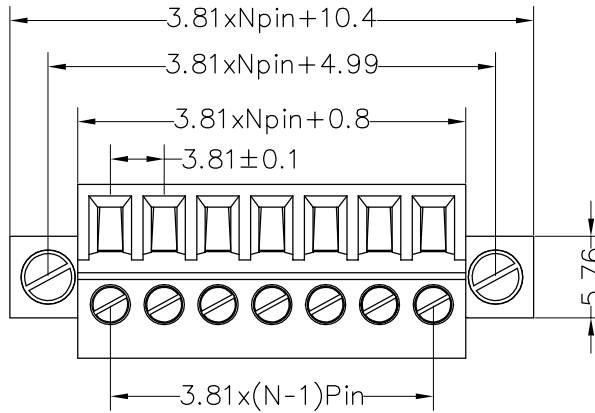

**HSF** RoHS

**SPECIFICATIONS**

Rated(额定参数): 300V,8A  
 Dielectric strength(抗电强度): AC1500V/1 Minute  
 Insulation Resistance(绝缘电阻):1000MΩ Min  
 Contact Resistance(接触电阻):20mΩ Max  
 Screw Torque(扭矩): 0.2Nm (1.7Lb.in)  
 Wire Range(线径):16~28AWG  
 Strip length(剥线长度):6~7mm  
 Temp. range(操作温度): -40℃~+105℃  
 MAX Soldering(瞬时温度):+260℃,5s

IEC Standard

Pollution degree	2	2	3
Overvoltage category	II	III	III
Rate impulse voltage(KV)	2.5KV	2.5KV	2.5KV
Rate voltage(V)	320V	250V	160V
Rate current(A)	8A		

Housing Material(塑件): PA66 (UL94 V-0)  
 Contact(端子): Phosphor Bronze, Tin plating(磷铜镀镍)  
 Clamp(方块): Brass(黄铜), Ni plating(镀镍)  
 Screw (螺丝): M2.0 Steel, Zinc plating(钢,镀锌)

PITCH RANGE IN MM			NOMINAL DIMENSION RANGE IN MM				
TO	OVER	OVER	TO	OVER	OVER	OVER	OVER
6	6	10	30	30	60	100	150
10	10	24	60	60	100	150	150
±0.10	±0.15	±0.25	±0.30	±0.30	±0.50	±0.70	±1.00

**Ordering Information**

**JL15EDGKCM - 381 XX G 0 1**

Pitch  
381=3.81PH

No. of pins  
2P,3P,4P~24P

Housing Color  
 B=Black  
 G=Green  
 U=Blue  
 R=Red  
 W=White  
 Y=Yellow  
 O=Orange  
 E=Grey

Packing  
 0=Pe bag  
 T=Tube  
 A=Tray