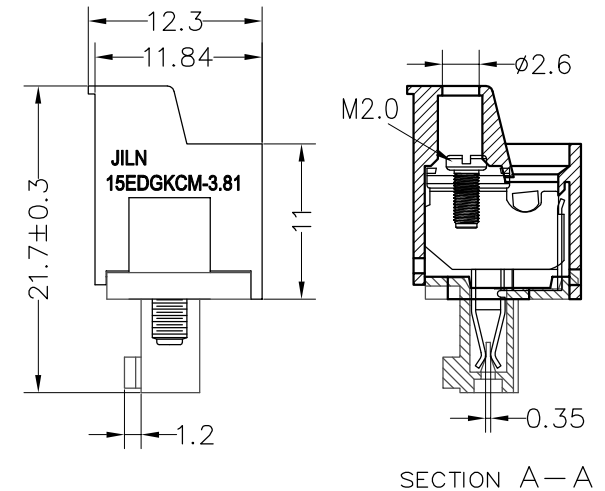

**HSF** RoHS

**SPECIFICATIONS**

Rated(额定参数): 300V,8A  
 Dielectric strength(抗电强度): AC1500V/1 Minute  
 Insulation Resistance(绝缘电阻):1000MΩ Min  
 Contact Resistance(接触电阻):20mΩ Max  
 Screw Torque(扭矩): 0.2Nm (1.7Lb.in)  
 Wire Range(线径):16~28AWG  
 Strip length(剥线长度):6~7mm  
 Temp. range(操作温度): -40℃~+105℃  
 MAX Soldering(瞬时温度):+260℃,5s

IEC Standard

Pollution degree	2	2	3
Overvoltage category	II	III	III
Rate impulse voltage(KV)	2.5KV	2.5KV	2.5KV
Rate voltage(V)	320V	250V	160V
Rate current(A)	8A		

Housing Material(塑件): PA66 (UL94 V-0)  
 Contact(端子): Phosphor Bronze, Tin plating(磷铜镀镍)  
 Clamp(方块): Brass(黄铜), Ni plating(镀镍)  
 Screw (螺丝): M2.0 Steel, Zinc plating(钢,镀锌)

PITCH RANGE IN MM			NOMINAL DIMENSION RANGE IN MM				
TO	OVER	OVER	TO	OVER	OVER	OVER	OVER
6	6	10	30	30	60	100	150
10	10	24	60	60	100	150	150
±0.10	±0.15	±0.25	±0.30	±0.30	±0.50	±0.70	±1.00

**Ordering Information**

**JL15EDGKCM - 381 XX G 0 1**

Pitch  
381=3.81PH

No. of pins  
2P,3P,4P~24P

Housing Color  
 B=Black  
 G=Green  
 U=Blue  
 R=Red  
 W=White  
 Y=Yellow  
 O=Orange  
 E=Grey

Packing  
 0=Pe bag  
 T=Tube  
 A=Tray