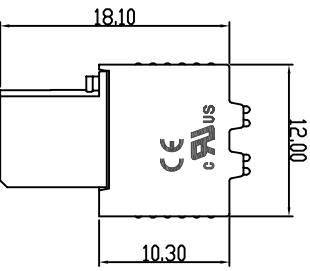

2. Wire range : 0.2~0.5mm<sup>2</sup>

NOTES2:

1. Dimension shall be interpreted per ASME Y14.5-2009
2. Pitch : 2.54mm, Poles : N=04~48P
3. Stripping length : 7~8mm
4. Operating temperature: -40°C~+105°C
5. Undimensioned tolerances:

6. RoHS Compliance

Ordering Information

JL15EDGKDH-254 XX

B 0 1

REVISION RECORD			
REV	ECN	DESCRIPTION	DRFT DATE
A		NEW	22.3.3
B		按实物修改字符	Z.S.P 22.4.8

DRAW	SHUANGPING ZHENG		SCALE	FIT	PART NO.	JILIN® 东莞市锦凌电子有限公司 DONGGUAN JINLING ELECTRONIC CO., LTD
	CHECK	LICHAO LIU	UNIT	mm		
APPROVE	YONGLIANG GAO		SHEET	1/1	TITLE:	JL15EDGKDH-254-2XNP插拔式母座黑色
			PRD.			