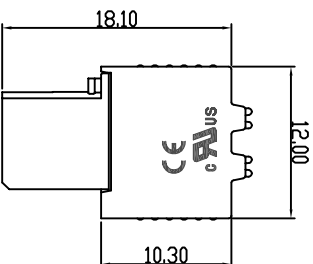

Rate impulse voltage(KV) 2.5KV

Rate voltage(V) 320V

Rate current(A) 6A

2. Wire range : 0.2~0.5mm²

NOTES2:

1. Dimension shall be interpreted per

ASME Y14.5-2009

2. Pitch : 2.54mm, Poles : N=04~48P

3. Stripping length : 7~8mm

4. Operating temperature: -40°C~+105°C

5. Undimensioned tolerances:

Pitch range in mm	Nominal dimension range in mm		Tolerance
	Over	Under	
6 TO 10	10 TO 10	30 TO 30	0.1/10
10 TO 24	24 TO 30	60 TO 60	<
±0.15	±0.20	±0.30	±1.30
		±0.50	±1.00
		±0.70	±1.30

6. RoHS Compliance

Ordering Information

JL15EDGKDH-254 XX B 0 1

REVISION RECORD			
REV	ECN	DESCRIPTION	DRFT DATE
A		NEW	22.3.3
B		按实物修改字符	Z.S.P 22.4.8

DRAW	SHUANGPING ZHENG		SCALE	FIT	PART NO.	JILIN® 东莞市锦凌电子有限公司 DONGGUAN JINLING ELECTRONIC CO., LTD
	CHECK	LICHAD LIU	UNIT	mm		
APPROVE	YONGLIANG GAO		SHEET	1/1	TITLE:	JL15EDGKDH-254-2XNP插拔式母座黑色
			PRD.			