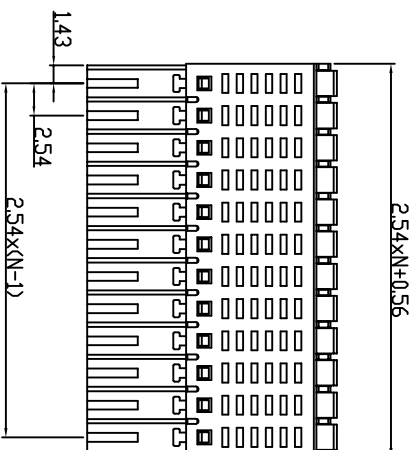

REVISION RECORD			
REV	ECN	DESCRIPTION	DRFT DATE
A		NEW	22.3.3
B		按实物修改字符	Z.S.P 22.4.8