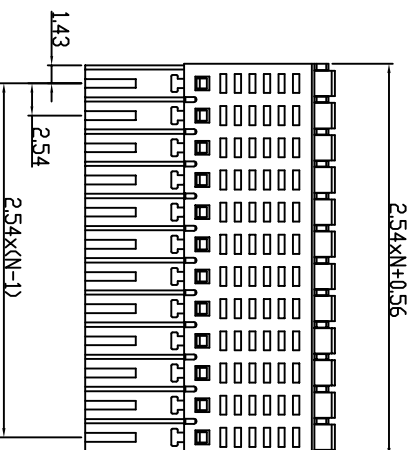

2. Wire range : 0.2~0.5mm<sup>2</sup>

NOTES2:

1. Dimension shall be interpreted per

ASME Y14.5-2009

2. Pitch : 2.54mm, Poles : N=04~48P

3. Stripping length : 7~8mm

4. Operating temperature: -40°C~+105°C

5. Undimensioned tolerances:

Pitch range in mm	Nominal dimension range in mm		Tolerance
	Over	Under	
6 TO 10	10 TO 24	30 TO 60	0.1/10
±0.15	±0.20	±0.30	±2°
		±0.50	
		±0.70	
		±1.00	
		±1.30	

6. RoHS Compliance

### Ordering Information

**JL15EDGKDH-254 XX B 0 1**

REVISION RECORD			
REV	ECN	DESCRIPTION	DRFT DATE
A		NEW	22.3.3
B		按实物修改字符	Z.S.P 22.4.8

DRAW	SHUANGPING ZHENG		SCALE	FIT	PART NO.	TITLE:
	CHECK	LICHAO LIU	UNIT	mm		
APPROVE	YONGLIANG GAO		SIZE	A4	JL15EDGKDH-254XXB01	JL15EDGKDH-254-2XNP插拔式母座黑色
			SHEET	1/1		
			PRD.J.			