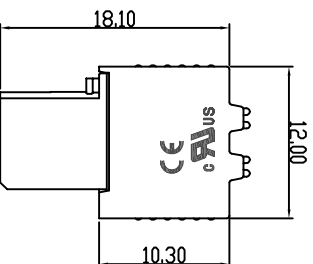

2. Wire range : 0.2~0.5mm<sup>2</sup>

NOTES2:

1. Dimension shall be interpreted per

ASME Y14.5-2009

2. Pitch : 2.54mm, Poles : N=04~48P

3. Stripping length : 7~8mm

4. Operating temperature: -40°C~+105°C

5. Undimensioned tolerances:

Pitch range in mm	Nominal dimension range in mm		Tolerance
	Over	Under	
6 TO 10	10 TO 24	30 TO 60	0.1/10
±0.15	±0.20	±0.30	±2°
		±0.50	
		±0.70	
		±1.00	
		±1.30	

6. RoHS Compliance

### Ordering Information

**JL15EDGKDH-254 XX B 0 1**

REVISION RECORD			
REV	ECN	DESCRIPTION	DRFT DATE
A		NEW	22.3.3
B		按实物修改字符	Z.S.P 22.4.8

DRAW	SHUANGPING ZHENG		SCALE	FIT	PART NO.	TITLE:
	CHECK	LICHAO LIU	UNIT	mm		
APPROVE	YONGLIANG GAO		SIZE	A4	JL15EDGKDH-254XXB01	JL15EDGKDH-254-2XNP插拔式母座黑色
			SHEET	1/1		
			PRD.J.			