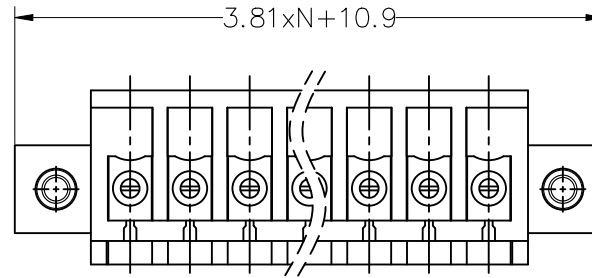

2. Torque value : M2 , 0.2N·m
3. Wire range : 0.5~1.5mm²

NOTES2:

1. Dimension shall be interpreted per ASME Y14.5-2009
2. Pitch : 3.81mm, Poles : N=02~24P
3. Stripping length : 6~7mm
4. Operating temperature: -40°C~+105°C
5. Undimensioned tolerances:

Pitch range in mm		Nominal dimension range in mm							
TO	Over	TO	Over	TO	Over	TO	Over	0.1/10	
6	6	10	10	30	30	60	60	100	
10	10	24	24	30	30	60	60	150	
				±0.30	±0.50	±0.70	±1.00	±1.30	
								±2'	

6. RoHS Compliance

Ordering Information

JL15EDGKM - 381 XX X 0 X

Pitch 381=3.81PH
 No. of pins 2~24
 Housing Color
 B=Black
 G=Green
 U=Blue
 R=Red
 W=White
 Y=Yellow
 O=Orange
 E=Grey
 Packing
 O=Pe bag
 A=Tray
 T=Tube
 Serial code