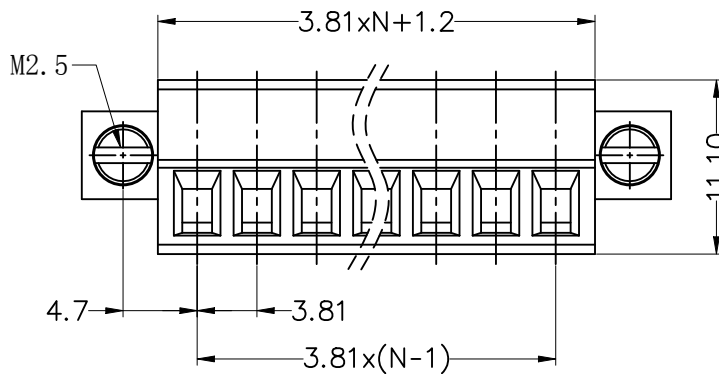

2. Torque value : M2 , 0.2N·m
3. Wire range : 0.5~1.5mm²

NOTES2:

1. Dimension shall be interpreted per ASME Y14.5-2009
2. Pitch : 3.81mm, Poles : N=02~24P
3. Stripping length : 6~7mm
4. Operating temperature: -40°C~+105°C
5. Undimensioned tolerances:

Pitch range in mm		Nominal dimension range in mm							
TO	Over	TO	Over	TO	Over	TO	Over	0.1/10	
6	6	10	10	30	30	60	60	100	
10	10	24	24	30	30	60	60	150	
				±0.30	±0.50	±0.70	±1.00	±1.30	
								±2'	

6. RoHS Compliance

Ordering Information

JL15EDGKM - 381 XX X 0 X

Pitch 381=3.81PH
 No. of pins 2~24
 Housing Color
 B=Black
 G=Green
 U=Blue
 R=Red
 W=White
 Y=Yellow
 O=Orange
 E=Grey
 Packing
 O=Pe bag
 A=Tray
 T=Tube
 Serial code