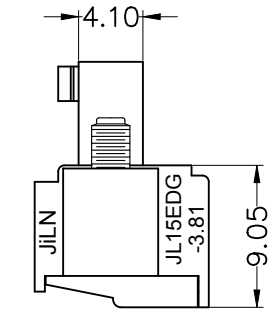

2. Torque value : M2 , 0.2N·m
3. Wire range : 0.5~1.5mm²

NOTES2:

1. Dimension shall be interpreted per ASME Y14.5-2009
2. Pitch : 3.81mm, Poles : N=02~24P
3. Stripping length : 6~7mm
4. Operating temperature: -40°C~+105°C
5. Undimensioned tolerances:

Pitch range in mm		Nominal dimension range in mm							
TO	Over	TO	Over	TO	Over	TO	Over	0.1/10	
6	6	10	10	30	30	60	60	100	
10	10	24	24	30	30	60	60	150	
				±0.30	±0.50	±0.70	±1.00	±1.30	
								±2'	

6. RoHS Compliance

Ordering Information

JL15EDGKM - 381 XX X 0 X

Pitch 381=3.81PH
 No. of pins 2~24
 Housing Color
 B=Black
 G=Green
 U=Blue
 R=Red
 W=White
 Y=Yellow
 O=Orange
 E=Grey
 Packing
 O=Pe bag
 A=Tray
 T=Tube
 Serial code