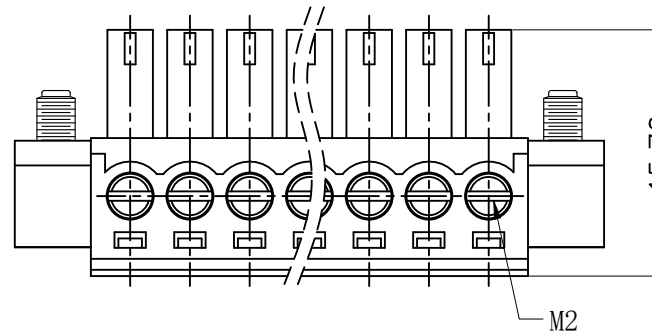

2. Torque value : M2 , 0.2N·m
3. Wire range : 0.5~1.5mm²

NOTES2:

1. Dimension shall be interpreted per ASME Y14.5-2009
2. Pitch : 3.81mm, Poles : N=02~24P
3. Stripping length : 6~7mm
4. Operating temperature: -40°C~+105°C
5. Undimensioned tolerances:

Pitch range in mm		Nominal dimension range in mm							
TO	Over	TO	Over	TO	Over	TO	Over	0.1/10	
6	6	10	10	30	30	60	60	100	
10	10	24	24	30	30	60	60	150	
				±0.30	±0.50	±0.70	±1.00	±1.30	
								±2'	

6. RoHS Compliance

Ordering Information

JL15EDGKM - 381 XX X 0 X

Pitch 381=3.81PH
 No. of pins 2~24
 Housing Color
 B=Black
 G=Green
 U=Blue
 R=Red
 W=White
 Y=Yellow
 O=Orange
 E=Grey
 Packing
 O=Pe bag
 A=Tray
 T=Tube
 Serial code