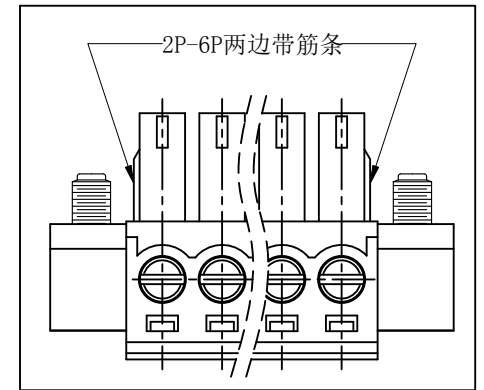

2. Torque value : M2 , 0.2N·m
3. Wire range : 0.5~1.5mm²

NOTES2:

1. Dimension shall be interpreted per ASME Y14.5-2009
2. Pitch : 3.81mm, Poles : N=02~24P
3. Stripping length : 6~7mm
4. Operating temperature: -40°C~+105°C
5. Undimensioned tolerances:

Pitch range in mm		Nominal dimension range in mm							
TO	Over	TO	Over	TO	Over	TO	Over	0.1/10	
6	6	10	10	30	30	60	60	100	
10	10	24	24	30	30	60	60	150	
				±0.30	±0.50	±0.70	±1.00	±1.30	
								±2'	

6. RoHS Compliance

Ordering Information

JL15EDGKM - 381 XX X 0 X

Pitch 381=3.81PH
 No. of pins 2~24
 Housing Color
 B=Black
 G=Green
 U=Blue
 R=Red
 W=White
 Y=Yellow
 O=Orange
 E=Grey
 Packing
 O=Pe bag
 A=Tray
 T=Tube
 Serial code