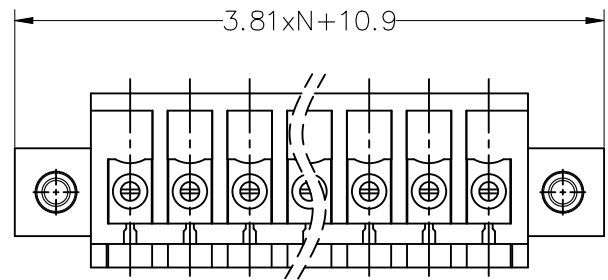

NOTES1:

UL Standard

1. Rated voltage/current : 300V / 8A
2. Withstanding voltage : AC1500V/1Min.
3. Torque value : M2 , 1.77Lb.in
4. Wire range : 28~16AWG

IEC Standard

1. Pollution degree	2
Overvoltage category	III
Rate impulse voltage(KV)	2.5KV
Rate voltage(V)	250V
Rate current(A)	7A

2. Torque value : M2 , 0.2N·m
3. Wire range : 0.5~1.5mm²

NOTES2:

1. Dimension shall be interpreted per ASME Y14.5-2009
2. Pitch : 3.81mm, Poles : N=02~24P
3. Stripping length : 6~7mm
4. Operating temperature: -40°C~+105°C
5. Undimensioned tolerances:

Pitch range in mm		Nominal dimension range in mm							
TO	Over	TO	Over	TO	Over	TO	Over	0.1/10	
6	6	10	10	30	30	60	60	100	
10	10	24	24	30	30	60	60	150	
				±0.30	±0.50	±0.70	±1.00	±1.30	
								±2'	

6. RoHS Compliance

Ordering Information

JL15EDGKM - 381 XX X 0 X

Pitch 381=3.81PH   No. of pins 2~24   Housing Color B=Black, G=Green, U=Blue, R=Red, W=White, Y=Yellow, O=Orange, E=Grey   Packing 0=Pe bag, A=Tray, T=Tube   Serial code

REVISION RECORD				
REV	ECN	DESCRIPTION	DRFT	DATE
A		NEW		22.01.14

DRAW	SHUANGPING ZHENG	SCALE	FIT
CHECK	LICHAO LIU	UNIT	mm
APPROVE	YONGLIANG GAO	SIZE	A4
		SHEET	1/1
		PROJ.	

JILN 东莞市锦凌电子有限公司
DONGGUAN JINLING ELECTRONIC CO., LTD

PART NO. JL15EDGKM-381XXX0X

TITLE: JL15EDGKM-3.81-XXP插拔式母座/带耳