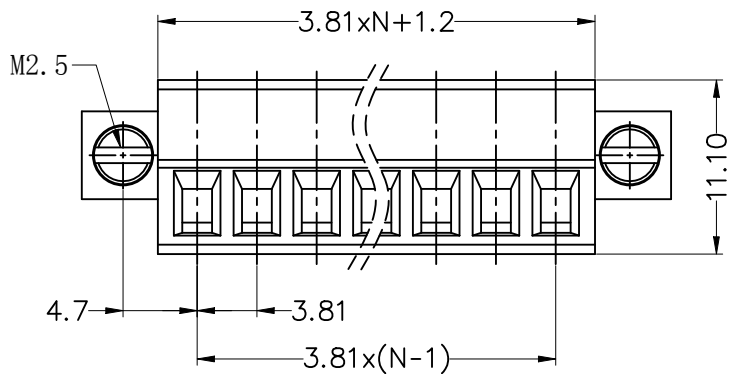

NOTES1:

UL Standard

1. Rated voltage/current : 300V / 8A
2. Withstanding voltage : AC1500V/1Min.
3. Torque value : M2 , 1.77Lb.in
4. Wire range : 28~16AWG

IEC Standard

1. Pollution degree	2
Overvoltage category	III
Rate impulse voltage(KV)	2.5KV
Rate voltage(V)	250V
Rate current(A)	7A

2. Torque value : M2 , 0.2N·m
3. Wire range : 0.5~1.5mm²

NOTES2:

1. Dimension shall be interpreted per ASME Y14.5-2009
2. Pitch : 3.81mm, Poles : N=02~24P
3. Stripping length : 6~7mm
4. Operating temperature: -40°C~+105°C
5. Undimensioned tolerances:

Pitch range in mm		Nominal dimension range in mm							
TO	Over	TO	Over	TO	Over	TO	Over	0.1/10	
6	6	10	10	30	30	60	60	100	
10	10	24	24	30	30	60	60	150	
				±0.30	±0.50	±0.70	±1.00	±1.30	
								±2'	

6. RoHS Compliance

Ordering Information

JL15EDGKM - 381 XX X 0 X

Pitch 381=3.81PH   No. of pins 2~24   Housing Color B=Black, G=Green, U=Blue, R=Red, W=White, Y=Yellow, O=Orange, E=Grey   Packing 0=Pe bag, A=Tray, T=Tube   Serial code

REVISION RECORD				
REV	ECN	DESCRIPTION	DRFT	DATE
A		NEW		22.01.14

DRAW	SHUANGPING ZHENG	SCALE	FIT
CHECK	LICHAO LIU	UNIT	mm
APPROVE	YONGLIANG GAO	SIZE	A4
		SHEET	1/1
		PROJ.	

JILN 东莞市锦凌电子有限公司
DONGGUAN JINLING ELECTRONIC CO., LTD

PART NO. JL15EDGKM-381XXX0X

TITLE: JL15EDGKM-3.81-XXP插拔式母座/带耳