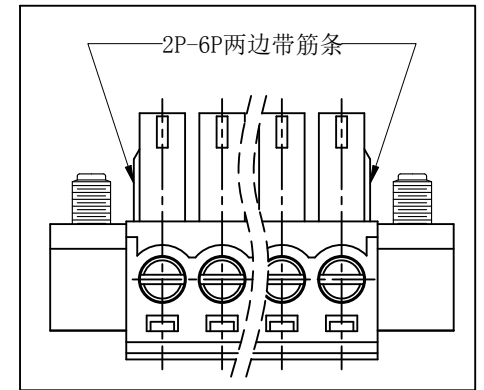

NOTES1:

UL Standard

1. Rated voltage/current : 300V / 8A
2. Withstanding voltage : AC1500V/1Min.
3. Torque value : M2 , 1.77Lb.in
4. Wire range : 28~16AWG

IEC Standard

1. Pollution degree	2
Overvoltage category	III
Rate impulse voltage(KV)	2.5KV
Rate voltage(V)	250V
Rate current(A)	7A

2. Torque value : M2 , 0.2N·m
3. Wire range : 0.5~1.5mm²

NOTES2:

1. Dimension shall be interpreted per ASME Y14.5-2009
2. Pitch : 3.81mm, Poles : N=02~24P
3. Stripping length : 6~7mm
4. Operating temperature: -40°C~+105°C
5. Undimensioned tolerances:

Pitch range in mm		Nominal dimension range in mm							
TO	Over	TO	Over	TO	Over	TO	Over	0.1/10	
6	6	10	10	30	30	60	60	100	
10	10	24	24	30	30	60	60	150	
				±0.30	±0.50	±0.70	±1.00	±1.30	
								±2'	

6. RoHS Compliance

Ordering Information

JL15EDGKM - 381 XX X 0 X

Pitch 381=3.81PH   No. of pins 2~24   Housing Color B=Black, G=Green, U=Blue, R=Red, W=White, Y=Yellow, O=Orange, E=Grey   Packing 0=Pe bag, A=Tray, T=Tube   Serial code

REVISION RECORD				
REV	ECN	DESCRIPTION	DRFT	DATE
A		NEW		22.01.14

DRAW	SHUANGPING ZHENG	SCALE	FIT
CHECK	LICHAO LIU	UNIT	mm
APPROVE	YONGLIANG GAO	SIZE	A4
		SHEET	1/1
		PROJ.	

JILN 东莞市锦凌电子有限公司
DONGGUAN JINLING ELECTRONIC CO., LTD

PART NO. JL15EDGKM-381XXX0X

TITLE: JL15EDGKM-3.81-XXP插拔式母座/带耳