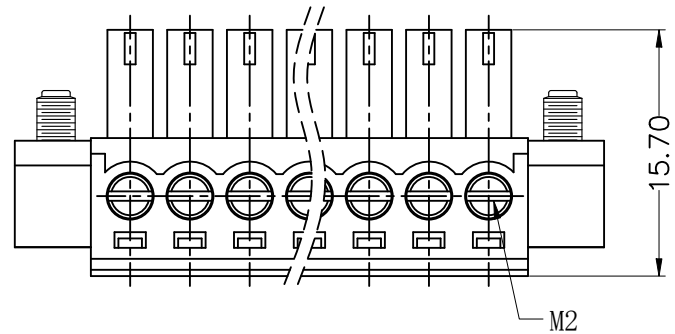

NOTES1:

UL Standard

1. Rated voltage/current : 300V / 8A
2. Withstanding voltage : AC1500V/1Min.
3. Torque value : M2 , 1.77Lb.in
4. Wire range : 28~16AWG

IEC Standard

1. Pollution degree	2
Overvoltage category	III
Rate impulse voltage(KV)	2.5KV
Rate voltage(V)	250V
Rate current(A)	7A

2. Torque value : M2 , 0.2N·m
3. Wire range : 0.5~1.5mm²

NOTES2:

1. Dimension shall be interpreted per ASME Y14.5-2009
2. Pitch : 3.81mm, Poles : N=02~24P
3. Stripping length : 6~7mm
4. Operating temperature: -40°C~+105°C
5. Undimensioned tolerances:

Pitch range in mm		Nominal dimension range in mm							
TO	Over	TO	Over	TO	Over	TO	Over	0.1/10	
6	6	10	10	30	30	60	60	100	
10	10	24	24	30	30	60	60	150	
				±0.30	±0.50	±0.70	±1.00	±1.30	
								±2'	

6. RoHS Compliance

Ordering Information

JL15EDGKM - 381 XX X 0 X

Pitch 381=3.81PH   No. of pins 2~24   Housing Color B=Black, G=Green, U=Blue, R=Red, W=White, Y=Yellow, O=Orange, E=Grey   Packing 0=Pe bag, A=Tray, T=Tube   Serial code

REVISION RECORD				
REV	ECN	DESCRIPTION	DRFT	DATE
A		NEW		22.01.14

DRAW	SHUANGPING ZHENG	SCALE	FIT
CHECK	LICHAO LIU	UNIT	mm
APPROVE	YONGLIANG GAO	SIZE	A4
		SHEET	1/1
		PROJ.	

JILN 东莞市锦凌电子有限公司
DONGGUAN JINLING ELECTRONIC CO., LTD

PART NO. JL15EDGKM-381XXX0X

TITLE: JL15EDGKM-3.81-XXP插拔式母座/带耳