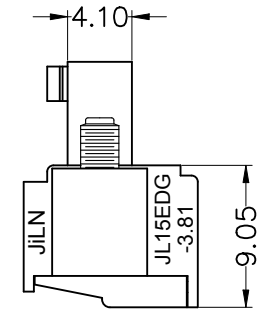

NOTES1:

UL Standard

1. Rated voltage/current : 300V / 8A
2. Withstanding voltage : AC1500V/1Min.
3. Torque value : M2 , 1.77Lb.in
4. Wire range : 28~16AWG

IEC Standard

1. Pollution degree	2
Overvoltage category	III
Rate impulse voltage(KV)	2.5KV
Rate voltage(V)	250V
Rate current(A)	7A

2. Torque value : M2 , 0.2N·m
3. Wire range : 0.5~1.5mm²

NOTES2:

1. Dimension shall be interpreted per ASME Y14.5-2009
2. Pitch : 3.81mm, Poles : N=02~24P
3. Stripping length : 6~7mm
4. Operating temperature: -40°C~+105°C
5. Undimensioned tolerances:

Pitch range in mm		Nominal dimension range in mm							
TO	Over	TO	Over	TO	Over	TO	Over	0.1/10	
6	6	10	10	30	30	60	60	100	
10	10	24	24	30	30	60	60	150	
				±0.30	±0.50	±0.70	±1.00	±1.30	
								±2'	

6. RoHS Compliance

Ordering Information

JL15EDGKM - 381 XX X 0 X

Pitch 381=3.81PH   No. of pins 2~24   Housing Color B=Black, G=Green, U=Blue, R=Red, W=White, Y=Yellow, O=Orange, E=Grey   Packing 0=Pe bag, A=Tray, T=Tube   Serial code

REVISION RECORD				
REV	ECN	DESCRIPTION	DRFT	DATE
A		NEW		22.01.14

DRAW	SHUANGPING ZHENG	SCALE	FIT
CHECK	LICHAO LIU	UNIT	mm
APPROVE	YONGLIANG GAO	SIZE	A4
		SHEET	1/1
		PROJ.	

JILN 东莞市锦凌电子有限公司
DONGGUAN JINLING ELECTRONIC CO., LTD

PART NO. JL15EDGKM-381XXX0X

TITLE: JL15EDGKM-3.81-XXP插拔式母座/带耳