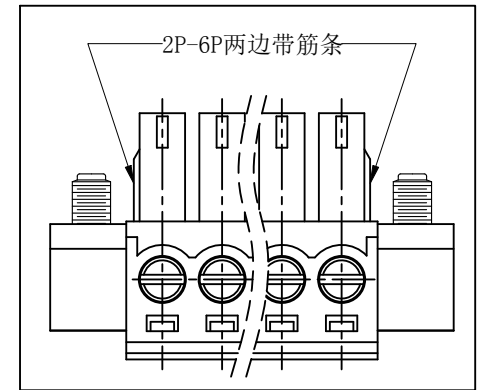

2. Torque value : M2 , 0.2N·m
3. Wire range : 0.5~1.5mm<sup>2</sup>

NOTES2:

1. Dimension shall be interpreted per ASME Y14.5-2009
2. Pitch : 3.81mm, Poles : N=02~24P
3. Stripping length : 6~7mm
4. Operating temperature: -40°C~+105°C
5. Undimensioned tolerances:

Pitch range in mm		Nominal dimension range in mm							
To	Over	To	Over	To	Over	To	Over	0.1/10	
6	10	30	60	100	150			∠	
±0.15	±0.20	±0.30	±0.50	±0.70	±1.00	±1.30		±2'	

6. RoHS Compliance

Ordering Information

JL15EDGKM - 381 XX X 0 X

Pitch 381=3.81PH    No. of pins 2~24    Housing Color B=Black, G=Green, U=Blue, R=Red, W=White, Y=Yellow, O=Orange, E=Grey    Packing 0=Pe bag, A=Tray, T=Tube    Serial code

REVISION RECORD				
REV	ECN	DESCRIPTION	DRFT	DATE
A		NEW		22.01.14