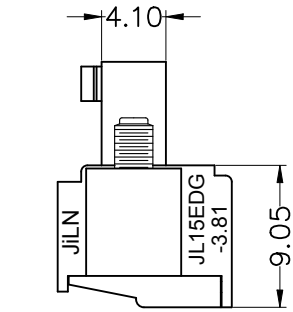

2. Torque value : M2 , 0.2N·m
3. Wire range : 0.5~1.5mm<sup>2</sup>

NOTES2:

1. Dimension shall be interpreted per ASME Y14.5-2009
2. Pitch : 3.81mm, Poles : N=02~24P
3. Stripping length : 6~7mm
4. Operating temperature: -40°C~+105°C
5. Undimensioned tolerances:

Pitch range in mm		Nominal dimension range in mm							
To	Over	To	Over	To	Over	To	Over	0.1/10	
6	10	30	60	100	150			∠	
±0.15	±0.20	±0.30	±0.50	±0.70	±1.00	±1.30		±2'	

6. RoHS Compliance

Ordering Information

JL15EDGKM - 381 XX X 0 X

Pitch 381=3.81PH    No. of pins 2~24    Housing Color B=Black, G=Green, U=Blue, R=Red, W=White, Y=Yellow, O=Orange, E=Grey    Packing 0=Pe bag, A=Tray, T=Tube    Serial code

REVISION RECORD				
REV	ECN	DESCRIPTION	DRFT	DATE
A		NEW		22.01.14