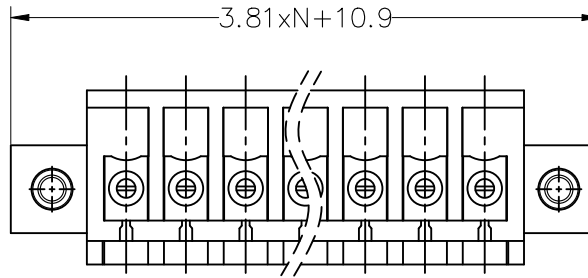

2. Torque value : M2 , 0.2N·m
3. Wire range : 0.5~1.5mm<sup>2</sup>

NOTES2:

1. Dimension shall be interpreted per ASME Y14.5-2009
2. Pitch : 3.81mm, Poles : N=02~24P
3. Stripping length : 6~7mm
4. Operating temperature: -40°C~+105°C
5. Undimensioned tolerances:

Pitch range in mm		Nominal dimension range in mm							
To	Over	To	Over	To	Over	To	Over	0.1/10	
6	10	30	60	100	150			∠	
±0.15	±0.20	±0.30	±0.50	±0.70	±1.00	±1.30		±2'	

6. RoHS Compliance

Ordering Information

JL15EDGKM - 381 XX X 0 X

Pitch 381=3.81PH    No. of pins 2~24    Housing Color B=Black, G=Green, U=Blue, R=Red, W=White, Y=Yellow, O=Orange, E=Grey    Packing 0=Pe bag, A=Tray, T=Tube    Serial code

REVISION RECORD				
REV	ECN	DESCRIPTION	DRFT	DATE
A		NEW		22.01.14