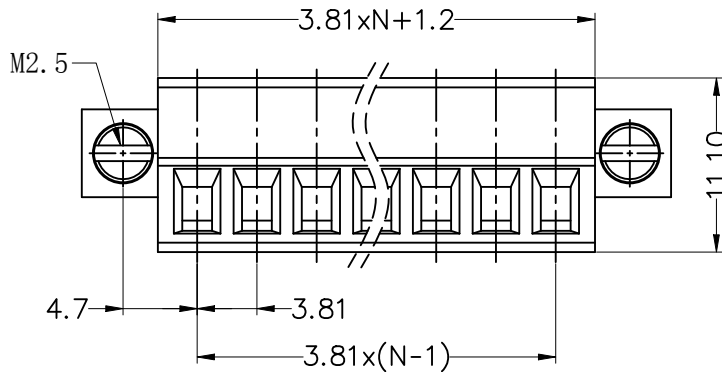

2. Torque value : M2 , 0.2N·m
3. Wire range : 0.5~1.5mm<sup>2</sup>

NOTES2:

1. Dimension shall be interpreted per ASME Y14.5-2009
2. Pitch : 3.81mm, Poles : N=02~24P
3. Stripping length : 6~7mm
4. Operating temperature: -40°C~+105°C
5. Undimensioned tolerances:

Pitch range in mm		Nominal dimension range in mm							
To	Over	To	Over	To	Over	To	Over	0.1/10	
6	10	30	60	100	150			∠	
±0.15	±0.20	±0.30	±0.50	±0.70	±1.00	±1.30		±2'	

6. RoHS Compliance

Ordering Information

JL15EDGKM - 381 XX X 0 X

Pitch 381=3.81PH    No. of pins 2~24    Housing Color B=Black, G=Green, U=Blue, R=Red, W=White, Y=Yellow, O=Orange, E=Grey    Packing 0=Pe bag, A=Tray, T=Tube    Serial code

REVISION RECORD				
REV	ECN	DESCRIPTION	DRFT	DATE
A		NEW		22.01.14