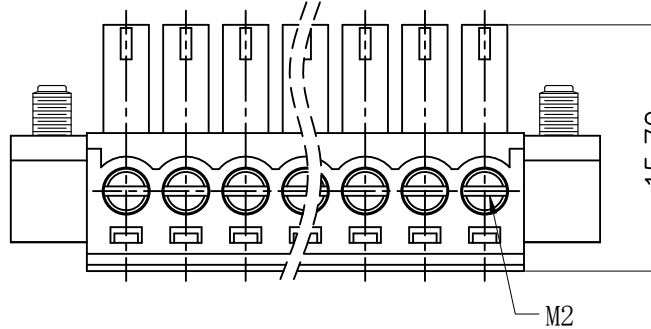

2. Torque value : M2 , 0.2N·m
3. Wire range : 0.5~1.5mm<sup>2</sup>

NOTES2:

1. Dimension shall be interpreted per ASME Y14.5-2009
2. Pitch : 3.81mm, Poles : N=02~24P
3. Stripping length : 6~7mm
4. Operating temperature: -40°C~+105°C
5. Undimensioned tolerances:

Pitch range in mm		Nominal dimension range in mm							
To	Over	To	Over	To	Over	To	Over	0.1/10	
6	10	30	60	100	150			∠	
±0.15	±0.20	±0.30	±0.50	±0.70	±1.00	±1.30		±2'	

6. RoHS Compliance

Ordering Information

JL15EDGKM - 381 XX X 0 X

Pitch 381=3.81PH    No. of pins 2~24    Housing Color B=Black, G=Green, U=Blue, R=Red, W=White, Y=Yellow, O=Orange, E=Grey    Packing 0=Pe bag, A=Tray, T=Tube    Serial code

REVISION RECORD				
REV	ECN	DESCRIPTION	DRFT	DATE
A		NEW		22.01.14