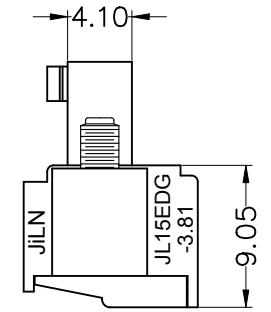

NOTES1:

UL Standard

1. Rated voltage/current : 300V / 8A
2. Withstanding voltage : AC1500V/1Min.
3. Torque value : M2 , 1.77Lb.in
4. Wire range : 28~16AWG

IEC Standard

1. Pollution degree	2
Overvoltage category	III
Rate impulse voltage(KV)	2.5KV
Rate voltage(V)	250V
Rate current(A)	7A

2. Torque value : M2 , 0.2N·m
3. Wire range : 0.5~1.5mm²

NOTES2:

1. Dimension shall be interpreted per ASME Y14.5-2009
2. Pitch : 3.81mm, Poles : N=02~24P
3. Stripping length : 6~7mm
4. Operating temperature: -40°C~+105°C
5. Undimensioned tolerances:

Pitch range in mm		Nominal dimension range in mm							
To	Over	To	Over	To	Over	To	Over	0.1/10	
6	10	10	24	30	60	100	150	∠	
±0.15	±0.20	±0.30	±0.30	±0.50	±0.70	±1.00	±1.30	±2'	

6. RoHS Compliance

Ordering Information

JL15EDGKM - 381 XX X 0 X

Pitch 381=3.81PH
No. of pins 2~24
Housing Color
B=Black
G=Green
U=Blue
R=Red
W=White
Y=Yellow
O=Orange
E=Grey
Packing
O=Pe bag
A=Tray
T=Tube
Serial code

REVISION RECORD				
REV	ECN	DESCRIPTION	DRFT	DATE
A		NEW		22.01.14

DRAW	SHUANGPING ZHENG	SCALE	FIT
CHECK	LICHAO LIU	UNIT	mm
APPROVE	YONGLIANG GAO	SIZE	A4
		SHEET	1/1
		PROJ.	

JILN 东莞市锦凌电子有限公司
DONGGUAN JINLING ELECTRONIC CO., LTD

PART NO.	JL15EDGKM-381XXX0X
TITLE:	JL15EDGKM-3.81-XXP插拔式母座/带耳