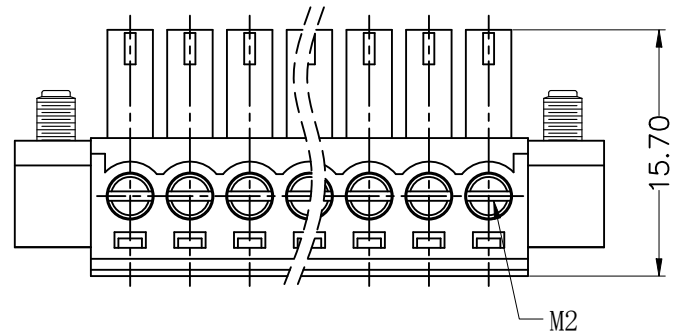

NOTES1:

UL Standard

1. Rated voltage/current : 300V / 8A
2. Withstanding voltage : AC1500V/1Min.
3. Torque value : M2 , 1.77Lb.in
4. Wire range : 28~16AWG

IEC Standard

1. Pollution degree	2
Overvoltage category	III
Rate impulse voltage(KV)	2.5KV
Rate voltage(V)	250V
Rate current(A)	7A

2. Torque value : M2 , 0.2N·m
3. Wire range : 0.5~1.5mm²

NOTES2:

1. Dimension shall be interpreted per ASME Y14.5-2009
2. Pitch : 3.81mm, Poles : N=02~24P
3. Stripping length : 6~7mm
4. Operating temperature: -40°C~+105°C
5. Undimensioned tolerances:

Pitch range in mm		Nominal dimension range in mm							
To	Over	To	Over	To	Over	To	Over	0.1/10	
6	10	10	24	30	60	100	150	∠	
±0.15	±0.20	±0.30	±0.30	±0.50	±0.70	±1.00	±1.30	±2'	

6. RoHS Compliance

Ordering Information

JL15EDGKM - 381 XX X 0 X

Pitch 381=3.81PH
No. of pins 2~24
Housing Color
B=Black
G=Green
U=Blue
R=Red
W=White
Y=Yellow
O=Orange
E=Grey
Packing
O=Pe bag
A=Tray
T=Tube
Serial code

REVISION RECORD				
REV	ECN	DESCRIPTION	DRFT	DATE
A		NEW		22.01.14

DRAW	SHUANGPING ZHENG	SCALE	FIT
CHECK	LICHAO LIU	UNIT	mm
APPROVE	YONGLIANG GAO	SIZE	A4
		SHEET	1/1
		PROJ.	

JILN 东莞市锦凌电子有限公司
DONGGUAN JINLING ELECTRONIC CO., LTD

PART NO.	JL15EDGKM-381XXX0X
TITLE:	JL15EDGKM-3.81-XXP插拔式母座/带耳