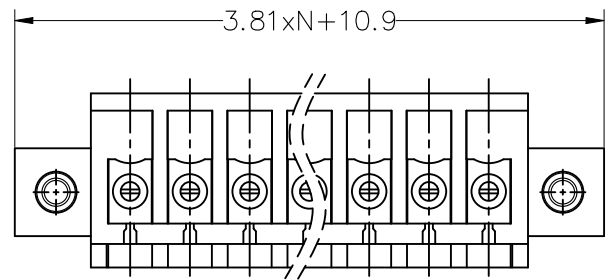

NOTES1:

UL Standard

1. Rated voltage/current : 300V / 8A
2. Withstanding voltage : AC1500V/1Min.
3. Torque value : M2 , 1.77Lb.in
4. Wire range : 28~16AWG

IEC Standard

1. Pollution degree	2
Overvoltage category	III
Rate impulse voltage(KV)	2.5KV
Rate voltage(V)	250V
Rate current(A)	7A

2. Torque value : M2 , 0.2N·m
3. Wire range : 0.5~1.5mm²

NOTES2:

1. Dimension shall be interpreted per ASME Y14.5-2009
2. Pitch : 3.81mm, Poles : N=02~24P
3. Stripping length : 6~7mm
4. Operating temperature: -40°C~+105°C
5. Undimensioned tolerances:

Pitch range in mm		Nominal dimension range in mm							
To	Over	To	Over	To	Over	To	Over	0.1/10	
6	10	10	24	30	60	100	150	∠	
±0.15	±0.20	±0.30	±0.30	±0.50	±0.70	±1.00	±1.30	±2'	

6. RoHS Compliance

Ordering Information

JL15EDGKM - 381 XX X 0 X

Pitch 381=3.81PH
No. of pins 2~24
Housing Color
B=Black
G=Green
U=Blue
R=Red
W=White
Y=Yellow
O=Orange
E=Grey
Packing
O=Pe bag
A=Tray
T=Tube
Serial code

REVISION RECORD				
REV	ECN	DESCRIPTION	DRFT	DATE
A		NEW		22.01.14

DRAW	SHUANGPING ZHENG	SCALE	FIT
CHECK	LICHAO LIU	UNIT	mm
APPROVE	YONGLIANG GAO	SIZE	A4
		SHEET	1/1
		PROJ.	

JILN 东莞市锦凌电子有限公司
DONGGUAN JINLING ELECTRONIC CO., LTD

PART NO.	JL15EDGKM-381XXX0X
TITLE:	JL15EDGKM-3.81-XXP插拔式母座/带耳