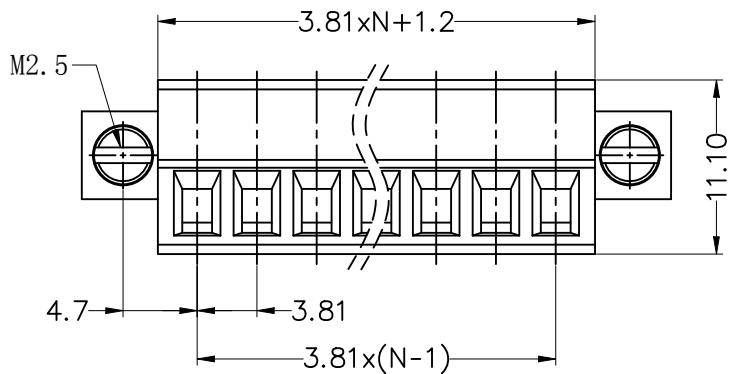

NOTES1:

UL Standard

1. Rated voltage/current : 300V / 8A
2. Withstanding voltage : AC1500V/1Min.
3. Torque value : M2 , 1.77Lb.in
4. Wire range : 28~16AWG

IEC Standard

1. Pollution degree	2
Overvoltage category	III
Rate impulse voltage(KV)	2.5KV
Rate voltage(V)	250V
Rate current(A)	7A

2. Torque value : M2 , 0.2N·m
3. Wire range : 0.5~1.5mm²

NOTES2:

1. Dimension shall be interpreted per ASME Y14.5-2009
2. Pitch : 3.81mm, Poles : N=02~24P
3. Stripping length : 6~7mm
4. Operating temperature: -40°C~+105°C
5. Undimensioned tolerances:

Pitch range in mm		Nominal dimension range in mm							
To	Over	To	Over	To	Over	To	Over	0.1/10	
6	10	10	24	30	60	100	150	∠	
±0.15	±0.20	±0.30	±0.30	±0.50	±0.70	±1.00	±1.30	±2'	

6. RoHS Compliance

Ordering Information

JL15EDGKM - 381 XX X 0 X

Pitch 381=3.81PH
No. of pins 2~24
Housing Color
B=Black
G=Green
U=Blue
R=Red
W=White
Y=Yellow
O=Orange
E=Grey
Packing
O=Pe bag
A=Tray
T=Tube
Serial code

REVISION RECORD				
REV	ECN	DESCRIPTION	DRFT	DATE
A		NEW		22.01.14

DRAW	SHUANGPING ZHENG	SCALE	FIT
CHECK	LICHAO LIU	UNIT	mm
APPROVE	YONGLIANG GAO	SIZE	A4
		SHEET	1/1
		PROJ.	

JILN 东莞市锦凌电子有限公司
DONGGUAN JINLING ELECTRONIC CO., LTD

PART NO.	JL15EDGKM-381XXX0X
TITLE:	JL15EDGKM-3.81-XXP插拔式母座/带耳