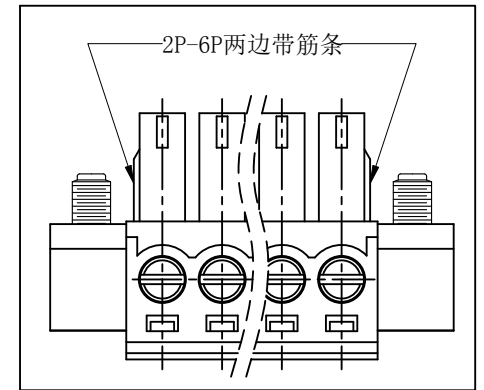

NOTES1:

UL Standard

1. Rated voltage/current : 300V / 8A
2. Withstanding voltage : AC1500V/1Min.
3. Torque value : M2 , 1.77Lb.in
4. Wire range : 28~16AWG

IEC Standard

1. Pollution degree	2
Overvoltage category	III
Rate impulse voltage(KV)	2.5KV
Rate voltage(V)	250V
Rate current(A)	7A

2. Torque value : M2 , 0.2N·m
3. Wire range : 0.5~1.5mm²

NOTES2:

1. Dimension shall be interpreted per ASME Y14.5-2009
2. Pitch : 3.81mm, Poles : N=02~24P
3. Stripping length : 6~7mm
4. Operating temperature: -40°C~+105°C
5. Undimensioned tolerances:

Pitch range in mm		Nominal dimension range in mm							
To	Over	To	Over	To	Over	To	Over	0.1/10	
6	10	10	24	30	60	100	150	∠	
±0.15	±0.20	±0.30	±0.30	±0.50	±0.70	±1.00	±1.30	±2'	

6. RoHS Compliance

Ordering Information

JL15EDGKM - 381 XX X 0 X

Pitch 381=3.81PH
No. of pins 2~24
Housing Color
B=Black
G=Green
U=Blue
R=Red
W=White
Y=Yellow
O=Orange
E=Grey
Packing
O=Pe bag
A=Tray
T=Tube
Serial code

REVISION RECORD				
REV	ECN	DESCRIPTION	DRFT	DATE
A		NEW		22.01.14

DRAW	SHUANGPING ZHENG	SCALE	FIT
CHECK	LICHAO LIU	UNIT	mm
APPROVE	YONGLIANG GAO	SIZE	A4
		SHEET	1/1
		PROJ.	

JILN 东莞市锦凌电子有限公司
DONGGUAN JINLING ELECTRONIC CO., LTD

PART NO.	JL15EDGKM-381XXX0X
TITLE:	JL15EDGKM-3.81-XXP插拔式母座/带耳