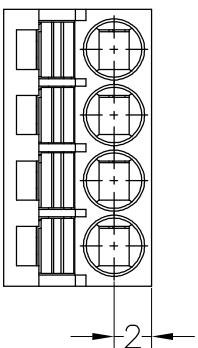

SPECIFICATIONS

Rated(额定参数): 300V,8A
 Dielectric strength(抗电强度): AC1500V/1 Minute
 Insulation Resistance(绝缘电阻):1000MΩ Min
 Contact Resistance(接触电阻):20mΩ Max
 Wire Range(线径):28~16AWG
 Strip length(剥线长度):8~9mm
 Temp. range(操作温度): -40℃~+105℃
 MAX Soldering(瞬时温度):+250℃,5s

Housing Material(塑件): PA66 (UL94 V-0)
 Contact(端子): Phosphor Bronze, Tin plating(磷铜镀锡)

PITCH RANGE		NOMINAL DIMENSION RANGE					
IN MM		IN MM		IN MM		IN MM	
OVER	TO	OVER	TO	OVER	TO	OVER	TO
6	10	10	24	30	60	100	150
±0.10	±0.15	±0.25	±0.30	±0.30	±0.50	±0.70	±1.00

Ordering Information

JL15EDGKN - 350 XX G X 1

Pitch
350=3.5PH
 No.of pins
2P,3P,4P~24P
 Housing Color
B=Black
G=Green
U=Blue
R=Red
W=White
Y=Yellow
O=Orange
F=Grey
 Packing
O=Pe bog
A=Troy

A		B		C		D		E		F		G	
REV	DATE	MODIFICATION DESCRIPTION		CHANGE	OPERATION	DRAW	SCALE	FIT	PART NO.	TITLE:	jilin 东莞市锦凌电子有限公司 DONGGUAN JINLING ELECTRONIC CO.,LTD JL15EDGKN-350XXGX1 3.5mm Pitch Female Pluggable Terminal Blocks		
A0	2020.05.22	NEW DRAWING			X.X X.XX X.XXX Angle DIM	yiyusheng 20.05.22 mm A4 1/1 PROJ.	FIT mm A4 1/1 PROJ.		JL15EDGKN-350XXGX1	3.5mm Pitch Female Pluggable Terminal Blocks			
1	2	3		4	5	6	7	8	9				