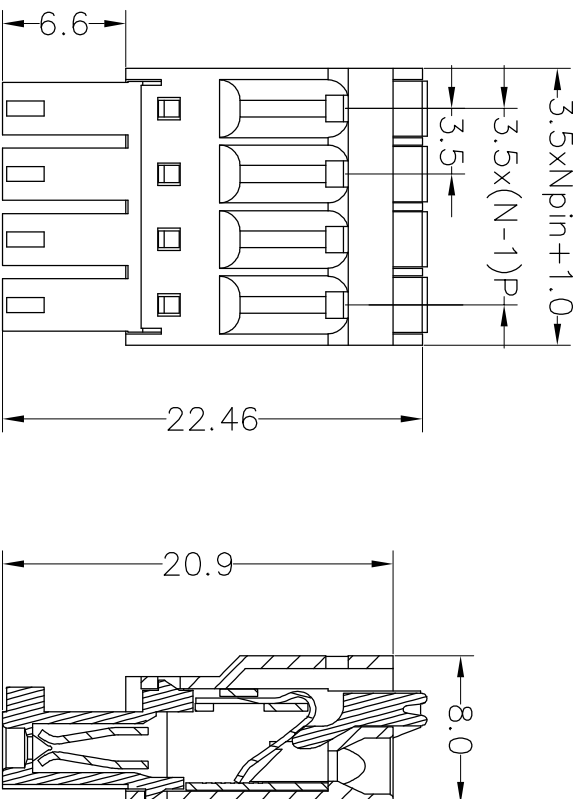

SPECIFICATIONS

Rated(额定参数): 300V,8A
 Dielectric strength(抗电强度): AC1500V/1 Minute
 Insulation Resistance(绝缘电阻):1000MΩ Min
 Contact Resistance(接触电阻):20mΩ Max
 Wire Range(线径):28~16AWG
 Strip length(剥线长度):8~9mm
 Temp. range(操作温度): -40℃~+105℃
 MAX Soldering(瞬时温度):+250℃,5s

Housing Material(塑件): PA66 (UL94 V-0)
 Contact(端子): Phosphor Bronze, Tin plating(磷铜镀锡)

PITCH RANGE		NOMINAL DIMENSION RANGE					
IN MM		IN MM		IN MM		IN MM	
OVER	TO	OVER	TO	OVER	TO	OVER	TO
6	10	10	24	30	60	100	150
±0.10	±0.15	±0.25	±0.30	±0.30	±0.50	±0.70	±1.00

Ordering Information

JL15EDGKN - 350 XX G X 1

Pitch
350=3.5PH
 No.of pins
2P,3P,4P~24P
 Housing Color
B=Black
G=Green
U=Blue
R=Red
W=White
Y=Yellow
O=Orange
F=Grey
 Packing
O=Pe bog
A=Troy

A		B		C		D		E		F		G	
REV	DATE	MODIFICATION DESCRIPTION		CHANGE	OPERATION	DRAW	SCALE	FIT	PART NO.	TITLE:	jilin 东莞市锦凌电子有限公司 DONGGUAN JINLING ELECTRONIC CO.,LTD JL15EDGKN-350XXGX1 3.5mm Pitch Female Pluggable Terminal Blocks		
A0	2020.05.22	NEW DRAWING			X.X X.XX X.XXX Angle DIM	yiyusheng 20.05.22 mm A4 1/1 PROJ.	FIT mm A4 1/1 PROJ.		JL15EDGKN-350XXGX1	3.5mm Pitch Female Pluggable Terminal Blocks			
1	2	3		4	5	6	7	8	9				