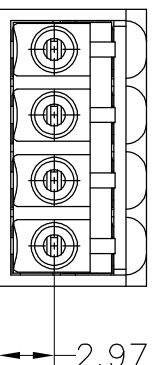

SPECIFICATIONS

Rated(额定参数): 300V,8A
 Dielectric strength(抗电强度): AC1500V/1 Minute
 Insulation Resistance(绝缘电阻):1000MΩ Min
 Contact Resistance(接触电阻):20mΩ Max
 Wire Range(线径):28~16AWG
 Strip length(剥线长度):8~9mm
 Temp. range(操作温度): -40℃~+105℃
 MAX Soldering(瞬时温度):+250℃,5s

Housing Material(塑件): PA66 (UL94 V-0)
 Contact(端子): Phosphor Bronze, Tin plating(磷铜镀锡)

PITCH RANGE		NOMINAL DIMENSION RANGE					
IN MM		IN MM		IN MM		IN MM	
OVER	TO	OVER	TO	OVER	TO	OVER	TO
6	10	10	24	30	60	100	150
±0.10	±0.15	±0.25	±0.30	±0.30	±0.50	±0.70	±1.00

Ordering Information

JL15EDGKN - 350 XX G X 1

Pitch
350=3.5PH
 No.of pins
2P,3P,4P~24P
 Housing Color
B=Black
G=Green
U=Blue
R=Red
W=White
Y=Yellow
O=Orange
F=Grey
 Packing
O=Pe bog
A=Troy

A		B		C		D		E		F		G	
REV	DATE	MODIFICATION DESCRIPTION		CHANGE	OPERATION	DRAW	SCALE	FIT	PART NO.	TITLE:	jilin 东莞市锦凌电子有限公司 DONGGUAN JINLING ELECTRONIC CO.,LTD JL15EDGKN-350XXGX1 3.5mm Pitch Female Pluggable Terminal Blocks		
A0	2020.05.22	NEW DRAWING			X.X X.XX X.XXX Angle DIM	yiyusheng 20.05.22 mm A4 1/1 PROJ.	FIT mm A4 1/1 PROJ.		JL15EDGKN-350XXGX1	3.5mm Pitch Female Pluggable Terminal Blocks			
1	2	3		4	5	6	7	8	9				