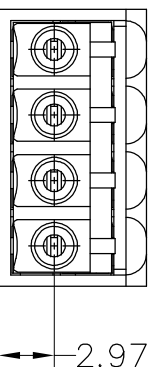

SPECIFICATIONS

Rated(额定参数): 300V,8A  
 Dielectric strength(抗电强度): AC1500V/1 Minute  
 Insulation Resistance(绝缘电阻):1000MΩ Min  
 Contact Resistance(接触电阻):20mΩ Max  
 Wire Range(线径):28~16AWG  
 Strip length(剥线长度):8-9mm  
 Temp. range(操作温度): -40℃~+105℃  
 MAX Soldering(瞬时温度):+250℃,5s

Housing Material(塑件): PA66 (UL94 V-0)  
 Contact(端子): Phosphor Bronze, Tin plating(磷铜镀锡)

PITCH RANGE		NOMINAL DIMENSION RANGE					
IN MM		IN MM		IN MM		IN MM	
OVER	TO	OVER	TO	OVER	TO	OVER	TO
6	10	10	24	30	60	100	150
±0.10	±0.15	±0.25	±0.30	±0.30	±0.50	±0.70	±1.00

# Ordering Information

JL15EDGKN - 350 XX G X 1

Pitch  
350=3.5PH  
 No.of pins  
2P,3P,4P~24P  
 Housing Color  
B=Black  
G=Green  
U=Blue  
R=Red  
W=White  
Y=Yellow  
O=Orange  
F=Grey  
 Packing  
O=Pe bog  
A=Troy