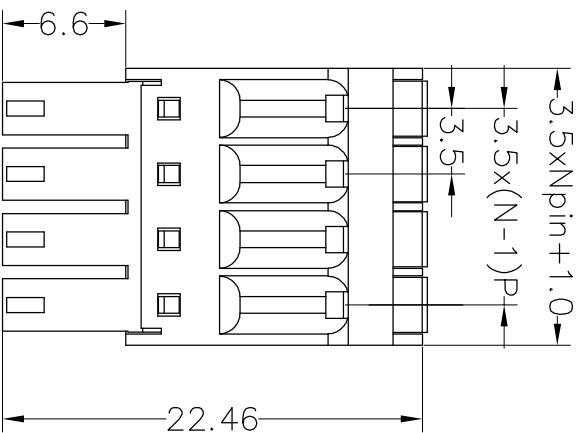

SPECIFICATIONS

Rated(额定参数): 300V,8A  
 Dielectric strength(抗电强度): AC1500V/1 Minute  
 Insulation Resistance(绝缘电阻):1000MΩ Min  
 Contact Resistance(接触电阻):20mΩ Max  
 Wire Range(线径):28~16AWG  
 Strip length(剥线长度):8-9mm  
 Temp. range(操作温度): -40℃~+105℃  
 MAX Soldering(瞬时温度):+250℃,5s

Housing Material(塑件): PA66 (UL94 V-0)  
 Contact(端子): Phosphor Bronze, Tin plating(磷铜镀锡)

PITCH RANGE		NOMINAL DIMENSION RANGE					
IN MM		IN MM		IN MM		IN MM	
OVER	TO	OVER	TO	OVER	TO	OVER	TO
6	10	10	24	30	60	100	150
±0.10	±0.15	±0.25	±0.30	±0.30	±0.50	±0.70	±1.00

# Ordering Information

JL15EDGKN - 350 XX G X 1

Pitch  
350=3.5PH  
 No.of pins  
2P,3P,4P~24P  
 Housing Color  
B=Black  
G=Green  
U=Blue  
R=Red  
W=White  
Y=Yellow  
O=Orange  
F=Grey  
 Packing  
O=Pe bog  
A=Troy