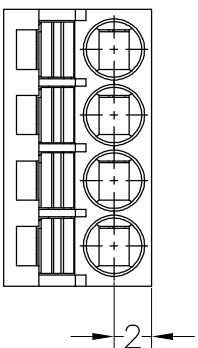

SPECIFICATIONS

Rated(额定参数): 300V,8A  
 Dielectric strength(抗电强度): AC1500V/1 Minute  
 Insulation Resistance(绝缘电阻):1000MΩ Min  
 Contact Resistance(接触电阻):20mΩ Max  
 Wire Range(线径):28~16AWG  
 Strip length(剥线长度):8-9mm  
 Temp. range(操作温度): -40℃~+105℃  
 MAX Soldering(瞬时温度):+250℃,5s

Housing Material(塑件): PA66 (UL94 V-0)  
 Contact(端子): Phosphor Bronze, Tin plating(磷铜镀锡)

PITCH RANGE		NOMINAL DIMENSION RANGE					
IN MM		IN MM		IN MM		IN MM	
OVER	TO	OVER	TO	OVER	TO	OVER	TO
6	10	10	24	30	60	100	150
±0.10	±0.15	±0.25	±0.30	±0.30	±0.50	±0.70	±1.00

# Ordering Information

JL15EDGKN - 350 XX G X 1

Pitch  
350=3.5PH  
 No.of pins  
2P,3P,4P~24P  
 Housing Color  
B=Black  
G=Green  
U=Blue  
R=Red  
W=White  
Y=Yellow  
O=Orange  
F=Grey  
 Packing  
O=Pe bog  
A=Troy

A		B		C		D		E		F		G	
REV	DATE	MODIFICATION DESCRIPTION		CHANGE	OPERATION	DRAW	SCALE	FIT	PART NO.	TITLE:	jilin 东莞市锦凌电子有限公司 DONGGUAN JINLING ELECTRONIC CO.,LTD JL15EDGKN-350XXGX1 3.5mm Pitch Female Pluggable Terminal Blocks		
A0	2020.05.22	NEW DRAWING			<del>X.X</del> <del>X.XX</del> X.XXX Angle DIM	yiyusheng 20.05.22 mm A4 1/1 1/1	FIT mm A4 1/1	A4 1/1	JL15EDGKN-350XXGX1	3.5mm Pitch Female Pluggable Terminal Blocks			
1	2	3	4	5	6	7	8	9					