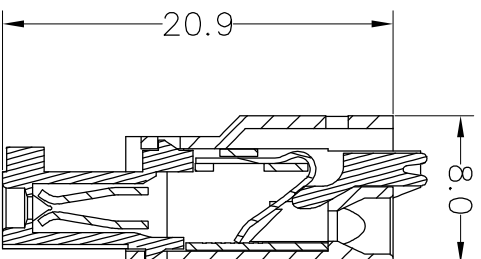

SPECIFICATIONS

Rated(额定参数): 300V,8A  
 Dielectric strength(抗电强度): AC1500V/1 Minute  
 Insulation Resistance(绝缘电阻):1000MΩ Min  
 Contact Resistance(接触电阻):20mΩ Max  
 Wire Range(线径):28~16AWG  
 Strip length(剥线长度):8-9mm  
 Temp. range(操作温度): -40℃~+105℃  
 MAX Soldering(瞬时温度):+250℃,5s

Housing Material(塑件): PA66 (UL94 V-0)  
 Contact(端子): Phosphor Bronze, Tin plating(磷铜镀锡)

PITCH RANGE		NOMINAL DIMENSION RANGE					
IN MM		IN MM		IN MM		IN MM	
OVER	TO	OVER	TO	OVER	TO	OVER	TO
6	10	10	24	30	60	100	150
±0.10	±0.15	±0.25	±0.30	±0.30	±0.50	±0.70	±1.00

# Ordering Information

JL15EDGKN - 350 XX G X 1

Pitch  
350=3.5PH  
 No.of pins  
2P,3P,4P~24P  
 Housing Color  
B=Black  
G=Green  
U=Blue  
R=Red  
W=White  
Y=Yellow  
O=Orange  
F=Grey  
 Packing  
O=Pe bog  
A=Troy