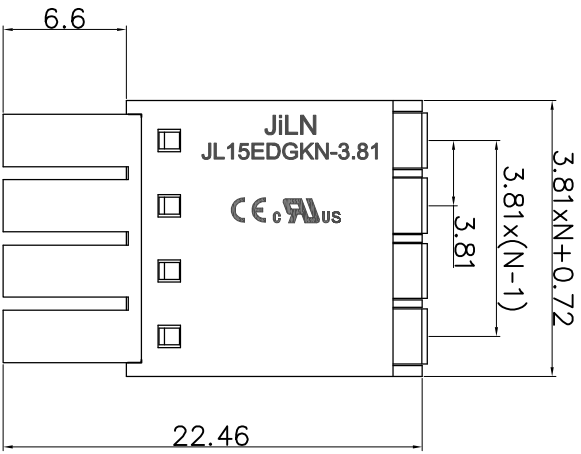

# Ordering Information

**JL15EDGKN - 381 XX G 0 1**

Pitch  
381=3.81PH

No. of pins  
2P,3P,4P~24P

Housing Color  
B=Black  
G=Green  
U=Blue  
R=Red  
W=White  
Y=Yellow  
O=Orange  
E=Grey

Packing  
0=Pe bog  
A=Tray

REVISION RECORD			
REV	ECN	DESCRIPTION	DRFT DATE

DRAW	SHUANGPING ZHENG		SCALE	FIT	PART NO.	TITLE:
	CHECK	LICHAO LIU	UNIT	mm		
APPROVE	YONGLANG GAO		SIZE	A4	JL15EDGKN-381XXG01	JL15EDGKN-381-XXP插拔式母座/绿色
			SHEET	1/1		
			PROJ.			