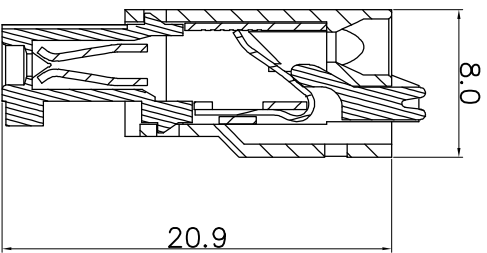

Housing Material(塑件): PA66 (UL94 V-0)  
 Contact(端子): Phosphor Bronze, Tin plating(磷铜镀锡)

PITCH RANGE IN MM	NOMINAL DIMENSION RANGE IN MM				
	OVER 6	OVER 10	OVER TO 24	OVER 30	OVER TO 60
±0.10	±0.15	±0.25	±0.30	±0.30	±0.50
					±0.70
					±1.00

# Ordering Information

**JL15EDGKN - 381 XX G 0 1**

Pitch  
381=3.81PH

No. of pins  
2P,3P,4P~24P

Housing Color  
B=Black  
G=Green  
U=Blue  
R=Red  
W=White  
Y=Yellow  
O=Orange  
E=Grey

Packing  
0=Pe bog  
A=Tray

REVISION RECORD			
REV	ECN	DESCRIPTION	DRFT DATE

DRAW	SHUANGPING ZHENG		SCALE	FIT	PART NO.	TITLE:
	CHECK	LICHAO LIU	UNIT	mm		
APPROVE	YONGLANG GAO		SIZE	A4	JL15EDGKN-381XXG01	JL15EDGKN-381-XXP插拔式母座/绿色
			SHEET	1/1		
			PROJ.			