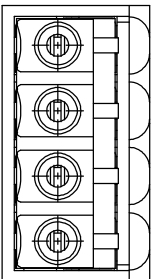

Housing Material(塑件): PA66 (UL94 V-0)  
 Contact(端子): Phosphor Bronze, Tin plating(磷铜镀锡)

PITCH RANGE IN MM	NOMINAL DIMENSION RANGE IN MM				
	OVER 6	OVER 10	OVER TO 24	OVER 30	OVER TO 60
±0.10	±0.15	±0.25	±0.30	±0.30	±0.50
					±0.70
					±1.00

# Ordering Information

**JL15EDGKN - 381 XX G 0 1**

Pitch  
381=3.81PH

No. of pins  
2P,3P,4P~24P

Housing Color  
B=Black  
G=Green  
U=Blue  
R=Red  
W=White  
Y=Yellow  
O=Orange  
E=Grey

Packing  
0=Pe bog  
A=Tray

REVISION RECORD			
REV	ECN	DESCRIPTION	DRFT DATE

DRAW	SHUANGPING ZHENG		SCALE	FIT	PART NO.	TITLE:
	CHECK	LICHAO LIU	UNIT	mm		
APPROVE	YONGLANG GAO		SIZE	A4	JL15EDGKN-381XXG01	JL15EDGKN-381-XXP插拔式母座/绿色
			SHEET	1/1		
			PROJ.			