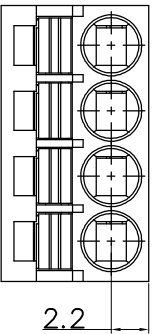

Housing Material(塑件): PA66 (UL94 V-0)  
 Contact(端子): Phosphor Bronze, Tin plating(磷铜镀锡)

PITCH RANGE IN MM	NOMINAL DIMENSION RANGE IN MM				
	OVER 6	OVER 10	OVER TO 24	OVER 30	OVER TO 60
±0.10	±0.15	±0.25	±0.30	±0.30	±0.50
					±0.70
					±1.00

# Ordering Information

**JL15EDGKN - 381 XX G 0 1**

Pitch  
381=3.81PH

No. of pins  
2P,3P,4P~24P

Housing Color  
B=Black  
G=Green  
U=Blue  
R=Red  
W=White  
Y=Yellow  
O=Orange  
E=Grey

Packing  
0=Pe bog  
A=Tray

REVISION RECORD			
REV	ECN	DESCRIPTION	DRFT DATE

DRAW	SHUANGPING ZHENG		SCALE	FIT	PART NO.	TITLE:
	CHECK	LICHAO LIU	UNIT	mm		
APPROVE	YONGLANG GAO		SIZE	A4	JL15EDGKN-381XXG01	JL15EDGKN-381-XXP插拔式母座/绿色
			SHEET	1/1		
			PROJ.			