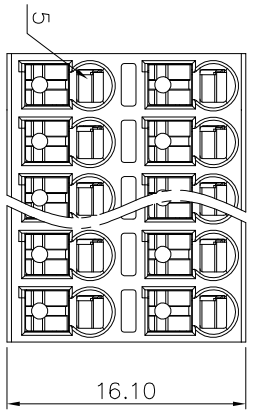

NOTES1:

- UL Standard
1. Rated voltage/current : 300V / 8A
2. Withstanding voltage : AC1600V/1Min.
3. Wire range : 24~16AWG

IEC Standard

1. Pollution degree	2	2	3
Overvoltage category	II	III	III
Rate impulse voltage(KV)	2.5KV	2.5KV	2.5KV
Rate voltage(V)	320V	160V	160V
Rate current(A)	8A		

2. Wire range : 0.2~1.0mm², 1.5mm²(sol)

NOTES2:

1. Dimension shall be interpreted per ASME Y14.5-2009
2. Pitch : 3.81mm, Poles : N=04~48P
3. Stripping length : 8~9mm
4. Operating temperature: -40°C~+105°C
5. Undimensioned tolerances:

Pitch range in mm	Nominal dimension range in mm			Tolerance
	Over	TO	Under	
6 TO 10	6 TO 10	30 TO 60	60 TO 100	0.1/10
10 TO 24	10 TO 24	30 TO 60	100 TO 150	≤
±0.15/±0.20	±0.30/±0.30	±0.50/±0.50	±0.70/±1.00	±2°

6. RoHS Compliance

Ordering Information

JL15EDGKNHC-381 XX G 0 1

REVISION RECORD				
REV	ECN	DESCRIPTION	DRFT	DATE
A0		NEW		21.05.17

5	Spring	Stainless Steel	/
4	Clamp	Copper alloy	Sn Plated
3	Button	PA66+GF	UL94V-0
2	Cover	PA66	UL94V-0
1	Housing	PA66	UL94V-0
ITEM	NAME OF PART	MATERIAL	NOTES

DRAW	SHUANGPING ZHENG
CHECK	LICHAD LIU
APPROVE	YONGLIANG GAO

SCALE	FIT
UNIT	mm
SIZE	A4
SHEET	1/1
PRD	

jiln 东莞市锦凌电子有限公司
DONGGUAN JINLING ELECTRONIC CO., LTD
PART NO. JL15EDGKNHC-381XXG01
TITLE: JL15EDGKNHC-381-2XNP 插拔式母座绿色