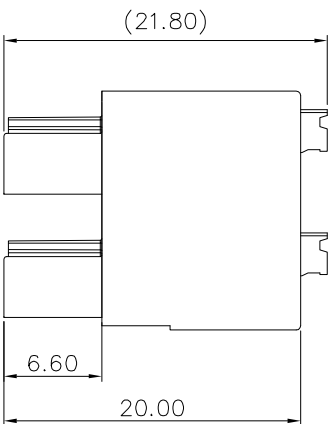

NOTES1:

- UL Standard
1. Rated voltage/current : 300V / 8A
2. Withstanding voltage : AC1600V/1Min.
3. Wire range : 24~16AWG

IEC Standard

1. Pollution degree	2	2	3
Overvoltage category	II	III	III
Rate impulse voltage(KV)	2.5KV	2.5KV	2.5KV
Rate voltage(V)	320V	160V	160V
Rate current(A)	8A		

2. Wire range : 0.2~1.0mm², 1.5mm²(sol)

NOTES2:

1. Dimension shall be interpreted per ASME Y14.5-2009
2. Pitch : 3.81mm, Poles : N=04~48P
3. Stripping length : 8~9mm
4. Operating temperature: -40°C~+105°C
5. Undimensioned tolerances:

Pitch range in mm	Nominal dimension range in mm			Tolerance
	Over	TO	Under	
6 TO 10	6 TO 10	30 TO 60	60 TO 100	0.1/10
10 TO 24	10 TO 24	30 TO 60	100 TO 150	≤
±0.15/±0.20	±0.30/±0.30	±0.50/±0.50	±0.70/±1.00	±2°

6. RoHS Compliance

Ordering Information

JL15EDGKNHC-381 XX G 0 1

REVISION RECORD				
REV	ECN	DESCRIPTION	DRFT	DATE
A0		NEW		21.05.17

5	Spring	Stainless Steel	/
4	Clamp	Copper alloy	Sn Plated
3	Button	PA66+GF	UL94V-0
2	Cover	PA66	UL94V-0
1	Housing	PA66	UL94V-0
ITEM	NAME OF PART	MATERIAL	NOTES

DRAW	SHUANGPING ZHENG
CHECK	LICHAD LIU
APPROVE	YONGLIANG GAO

SCALE	FIT
UNIT	mm
SIZE	A4
SHEET	1/1
PRD	

jiln 东莞市锦凌电子有限公司
DONGGUAN JINLING ELECTRONIC CO., LTD
PART NO. JL15EDGKNHC-381XXG01
TITLE: JL15EDGKNHC-381-2XNP 插拔式母座绿色