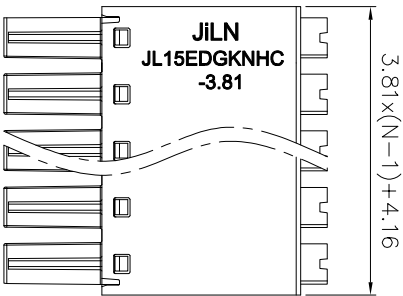

NOTES1:

- UL Standard
1. Rated voltage/current : 300V / 8A
2. Withstanding voltage : AC1600V/1Min.
3. Wire range : 24~16AWG

IEC Standard

1. Pollution degree	2	2	3
Overvoltage category	II	III	III
Rate impulse voltage(KV)	2.5KV	2.5KV	2.5KV
Rate voltage(V)	320V	160V	160V
Rate current(A)	8A		

2. Wire range : 0.2~1.0mm², 1.5mm²(sol)

NOTES2:

1. Dimension shall be interpreted per ASME Y14.5-2009
2. Pitch : 3.81mm, Poles : N=04~48P
3. Stripping length : 8~9mm
4. Operating temperature: -40°C~+105°C
5. Undimensioned tolerances:

Pitch range in mm	Nominal dimension range in mm			Tolerance
	Over	TO	Under	
6 TO 10	6 TO 10	30 TO 60	60 TO 100	0.1/10
10 TO 24	10 TO 24	30 TO 60	100 TO 150	≤
±0.15/±0.20	±0.30/±0.30	±0.50/±0.50	±0.70/±1.00	±2°

6. RoHS Compliance

Ordering Information

JL15EDGKNHC-381 XX G 0 1

REVISION RECORD				
REV	ECN	DESCRIPTION	DRFT	DATE
A0		NEW		21.05.17

5	Spring	Stainless Steel	/
4	Clamp	Copper alloy	Sn Plated
3	Button	PA66+GF	UL94V-0
2	Cover	PA66	UL94V-0
1	Housing	PA66	UL94V-0
ITEM	NAME OF PART	MATERIAL	NOTES

DRAW	SHUANGPING ZHENG
CHECK	LICHAD LIU
APPROVE	YONGLIANG GAO

SCALE	FIT
UNIT	mm
SIZE	A4
SHEET	1/1
PRD	

jiln 东莞市锦凌电子有限公司
DONGGUAN JINLING ELECTRONIC CO., LTD
PART NO. JL15EDGKNHC-381XXG01
TITLE: JL15EDGKNHC-381-2XNP 插拔式母座绿色