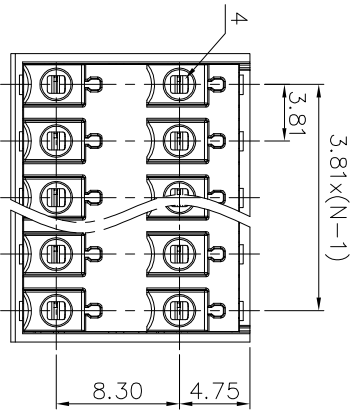

2. Wire range : 0.2~1.0mm<sup>2</sup>, 1.5mm<sup>2</sup>(sol)

NOTES2:

- 1. Dimension shall be interpreted per ASME Y14.5-2009
- 2. Pitch : 3.81mm, Poles : N=04~48P
- 3. Stripping length : 8~9mm
- 4. Operating temperature: -40°C~+105°C
- 5. Undimensioned tolerances:

Pitch range in mm	Nominal dimension range in mm			Tolerance
	Over	TO	Under	
6 TO 10	6 TO 10	30 TO 60	60 TO 100	0.1/10
10 TO 24	10 TO 24	30 TO 60	100 TO 150	≤
±0.15/±0.20	±0.30/±0.30	±0.50/±0.50	±0.70/±1.00	±2°

## Ordering Information

JL15EDGKNHC-381 XX G 0 1

REVISION RECORD				
REV	ECN	DESCRIPTION	DRFT	DATE
A0		NEW		21.05.17

5	Spring	Stainless Steel	/
4	Clamp	Copper alloy	Sn Plated
3	Button	PA66+GF	UL94V-0
2	Cover	PA66	UL94V-0
1	Housing	PA66	UL94V-0
ITEM	NAME OF PART	MATERIAL	NOTES