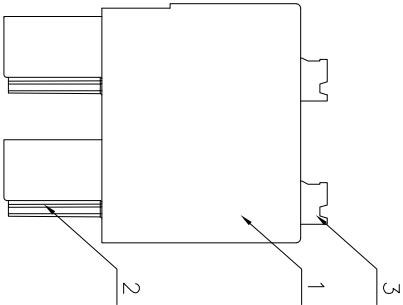

NOTES1:

- UL Standard
1. Rated voltage/current : 300V / 8A
2. Withstanding voltage : AC1600V/1Min.
3. Wire range : 24~16AWG

IEC Standard

1. Pollution degree	2	2	3
Overvoltage category	II	III	III
Rate impulse voltage(KV)	2.5KV	2.5KV	2.5KV
Rate voltage(V)	320V	160V	160V
Rate current(A)	8A		

2. Wire range : 0.2~1.0mm², 1.5mm²(sol)

NOTES2:

1. Dimension shall be interpreted per ASME Y14.5-2009
2. Pitch : 3.81mm, Poles : N=04~48P
3. Stripping length : 8~9mm
4. Operating temperature: -40°C~+105°C
5. Undimensioned tolerances:

Pitch range in mm	Nominal dimension range in mm			Tolerance
	Over	TO	Under	
6 TO 10	6 TO 10	30 TO 60	60 TO 100	0.1/10
10 TO 24	10 TO 24	30 TO 60	100 TO 150	≤
±0.15/±0.20	±0.30/±0.30	±0.50/±0.50	±0.70/±1.00	±2°

6. RoHS Compliance

Ordering Information

JL15EDGKNHC-381 XX G 0 1

REVISION RECORD				
REV	ECN	DESCRIPTION	DRFT	DATE
A0		NEW		21.05.17

5	Spring	Stainless Steel	/
4	Clamp	Copper alloy	Sn Plated
3	Button	PA66+GF	UL94V-0
2	Cover	PA66	UL94V-0
1	Housing	PA66	UL94V-0
ITEM	NAME OF PART	MATERIAL	NOTES

DRAW	SHUANGPING ZHENG
CHECK	LICHAD LIU
APPROVE	YONGLIANG GAO

SCALE	FIT
UNIT	mm
SIZE	A4
SHEET	1/1
PRD	

jiln 东莞市锦凌电子有限公司
DONGGUAN JINLING ELECTRONIC CO., LTD
PART NO. JL15EDGKNHC-381XXG01
TITLE: JL15EDGKNHC-381-2XNP 插拔式母座绿色