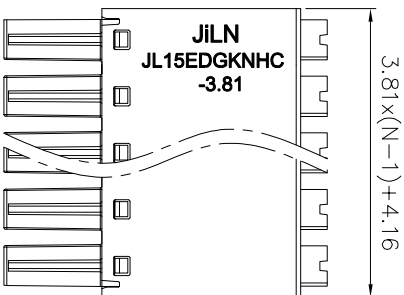

NOTES1:

- UL Standard
1. Rated voltage/current : 300V / 8A
2. Withstanding voltage : AC1600V/1Min.
3. Wire range : 24~16AWG

IEC Standard

1. Pollution degree	2	2	3
Overvoltage category	II	III	III
Rate impulse voltage(KV)	2.5KV	2.5KV	2.5KV
Rate voltage(V)	320V	160V	160V
Rate current(A)	8A		

2. Wire range : 0.2~1.0mm², 1.5mm²(sol)

NOTES2:

1. Dimension shall be interpreted per ASME Y14.5-2009
2. Pitch : 3.81mm, Poles : N=04~48P
3. Stripping length : 8~9mm
4. Operating temperature: -40°C~+105°C
5. Undimensioned tolerances:

Pitch range in mm	Nominal dimension range in mm		
	Over 6 TO 10	Over 10 TO 24	Over 30 TO 60
Over 6 TO 10	Over 30 TO 60	Over 60 TO 100	Over 100 TO 150
±0.15	±0.30	±0.50	±0.70
±0.20	±0.30	±0.50	±1.00
±1.30	±1.30	±1.30	±2*

6. RoHS Compliance

Ordering Information

JL15EDGKNHC-381 XX G 0 1

5	Spring	Stainless Steel	/
4	Clamp	Copper alloy	Sn Plated
3	Button	PA66+GF	UL94V-0
2	Cover	PA66	UL94V-0
1	Housing	PA66	UL94V-0
ITEM	NAME OF PART	MATERIAL	NOTES

DRAW	SHUANGPING ZHENG
CHECK	LICHAD LIU
APPROVE	YONGLIANG GAO

SCALE	FIT
UNIT	mm
SIZE	A4
SHEET	1/1
PRD	

JILIN 东莞市锦凌电子有限公司
DONGGUAN JINLING ELECTRONIC CO., LTD

PART NO. JL15EDGKNHC-381XXG01

TITLE: JL15EDGKNHC-381-2XNP 插拔式母座绿色

REVISION RECORD				
REV	ECN	DESCRIPTION	DRFT	DATE
A0		NEW		21.05.17