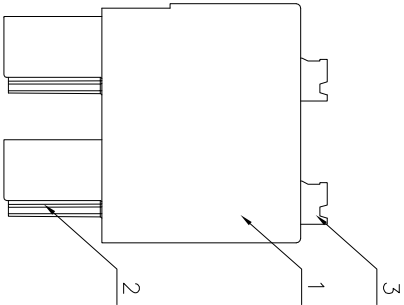

NOTES1:

- UL Standard
1. Rated voltage/current : 300V / 8A
2. Withstanding voltage : AC1600V/1Min.
3. Wire range : 24~16AWG

IEC Standard

1. Pollution degree	2	2	3
Overvoltage category	II	III	III
Rate impulse voltage(KV)	2.5KV	2.5KV	2.5KV
Rate voltage(V)	320V	160V	160V
Rate current(A)	8A		

2. Wire range : 0.2~1.0mm², 1.5mm²(sol)

NOTES2:

1. Dimension shall be interpreted per ASME Y14.5-2009
2. Pitch : 3.81mm, Poles : N=04~48P
3. Stripping length : 8~9mm
4. Operating temperature: -40°C~+105°C
5. Undimensioned tolerances:

Pitch range in mm	Nominal dimension range in mm		
	Over 6 TO 10	Over 10 TO 24	Over 30 TO 60
Over 6 TO 10	Over 30 TO 60	Over 60 TO 100	Over 100 TO 150
±0.15	±0.30	±0.50	±0.70
±0.20	±0.30	±0.50	±1.00
±1.30	±1.30	±1.30	±2*

6. RoHS Compliance

Ordering Information

JL15EDGKNHC-381 XX G 0 1

5	Spring	Stainless Steel	/
4	Clamp	Copper alloy	Sn Plated
3	Button	PA66+GF	UL94V-0
2	Cover	PA66	UL94V-0
1	Housing	PA66	UL94V-0
ITEM	NAME OF PART	MATERIAL	NOTES

DRAW	SHUANGPING ZHENG
CHECK	LICHAD LIU
APPROVE	YONGLIANG GAO

SCALE	FIT
UNIT	mm
SIZE	A4
SHEET	1/1
PRD	

JILIN 东莞市锦凌电子有限公司
DONGGUAN JINLING ELECTRONIC CO., LTD

PART NO. JL15EDGKNHC-381XXG01

TITLE: JL15EDGKNHC-381-2XNP 插拔式母座绿色

REVISION RECORD				
REV	ECN	DESCRIPTION	DRFT	DATE
A0		NEW		21.05.17