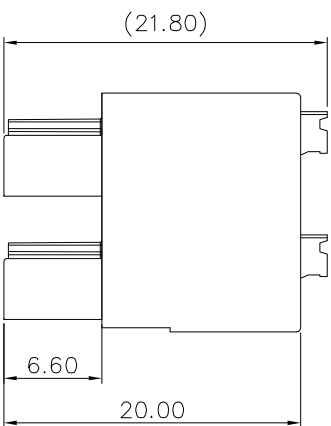

NOTES1:

- UL Standard
1. Rated voltage/current : 300V / 8A
2. Withstanding voltage : AC1600V/1Min.
3. Wire range : 24~16AWG

IEC Standard

1. Pollution degree	2	2	3
Overvoltage category	II	III	III
Rate impulse voltage(KV)	2.5KV	2.5KV	2.5KV
Rate voltage(V)	320V	160V	160V
Rate current(A)	8A		

2. Wire range : 0.2~1.0mm², 1.5mm²(sol)

NOTES2:

1. Dimension shall be interpreted per ASME Y14.5-2009
2. Pitch : 3.81mm, Poles : N=04~48P
3. Stripping length : 8~9mm
4. Operating temperature: -40°C~+105°C
5. Undimensioned tolerances:

Pitch range in mm	Nominal dimension range in mm		
	Over 6 TO 10	Over 10 TO 24	Over 30 TO 60
Over 6 TO 10	Over 30 TO 60	Over 60 TO 100	Over 100 TO 150
±0.15	±0.30	±0.50	±0.70
±0.20	±0.30	±0.50	±1.00
±1.30	±1.30	±1.30	±2*

6. RoHS Compliance

Ordering Information

JL15EDGKNHC-381 XX G 0 1

5	Spring	Stainless Steel	/
4	Clamp	Copper alloy	Sn Plated
3	Button	PA66+GF	UL94V-0
2	Cover	PA66	UL94V-0
1	Housing	PA66	UL94V-0
ITEM	NAME OF PART	MATERIAL	NOTES

DRAW	SHUANGPING ZHENG
CHECK	LICHAD LIU
APPROVE	YONGLIANG GAO

SCALE	FIT
UNIT	mm
SIZE	A4
SHEET	1/1
PRD	

JILIN 东莞市锦凌电子有限公司
DONGGUAN JINLING ELECTRONIC CO., LTD

PART NO. JL15EDGKNHC-381XXG01

TITLE: JL15EDGKNHC-381-2XNP 插拔式母座绿色

REVISION RECORD				
REV	ECN	DESCRIPTION	DRFT	DATE
A0		NEW		21.05.17