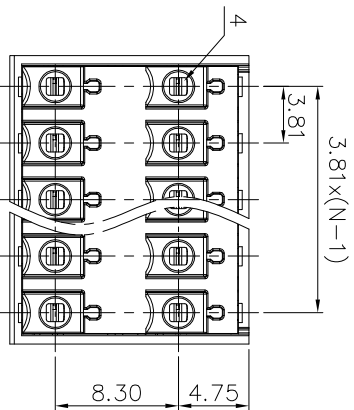

2. Wire range : 0.2~1.0mm², 1.5mm²(sol)

NOTES2:

- 1. Dimension shall be interpreted per ASME Y14.5-2009
- 2. Pitch : 3.81mm, Poles : N=04~48P
- 3. Stripping length : 8~9mm
- 4. Operating temperature: -40°C~+105°C
- 5. Undimensioned tolerances:

Pitch range in mm	Nominal dimension range in mm		
	Over 6 TO 10	Over 10 TO 24	Over 30 TO 60
Over 6 TO 10	Over 30 TO 60	Over 60 TO 100	Over 100 TO 150
±0.15	±0.30	±0.50	±0.70
±0.20	±0.30	±0.50	±1.00
±1.30	±1.30	±1.30	±2*

6. RoHS Compliance

Ordering Information

JL15EDGKNHC-381 XX G 0 1

5	Spring	Stainless Steel	/
4	Clamp	Copper alloy	Sn Plated
3	Button	PA66+GF	UL94V-0
2	Cover	PA66	UL94V-0
1	Housing	PA66	UL94V-0
ITEM	NAME OF PART	MATERIAL	NOTES