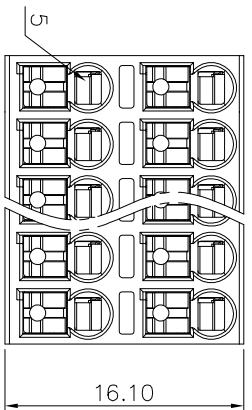

NOTES1:

- UL Standard
1. Rated voltage/current : 300V / 8A
2. Withstanding voltage : AC1600V/1Min.
3. Wire range : 24~16AWG

IEC Standard

1. Pollution degree	2	2	3
Overvoltage category	II	III	III
Rate impulse voltage(KV)	2.5KV	2.5KV	2.5KV
Rate voltage(V)	320V	160V	160V
Rate current(A)	8A		

2. Wire range : 0.2~1.0mm², 1.5mm²(sol)

NOTES2:

1. Dimension shall be interpreted per ASME Y14.5-2009
2. Pitch : 3.81mm, Poles : N=04~48P
3. Stripping length : 8~9mm
4. Operating temperature: -40°C~+105°C
5. Undimensioned tolerances:

Pitch range in mm	Nominal dimension range in mm		
	Over 6 TO 10	Over 10 TO 24	Over 30 TO 60
Over 6 TO 10	Over 30 TO 60	Over 60 TO 100	Over 100 TO 150
±0.15	±0.30	±0.50	±0.70
±0.20	±0.30	±0.50	±1.00
±1.30	±1.30	±1.30	±2*

6. RoHS Compliance

Ordering Information

JL15EDGKNHC-381 XX G 0 1

5	Spring	Stainless Steel	/
4	Clamp	Copper alloy	Sn Plated
3	Button	PA66+GF	UL94V-0
2	Cover	PA66	UL94V-0
1	Housing	PA66	UL94V-0
ITEM	NAME OF PART	MATERIAL	NOTES

DRAW	SHUANGPING ZHENG
CHECK	LICHAD LIU
APPROVE	YONGLIANG GAO

SCALE	FIT
UNIT	mm
SIZE	A4
SHEET	1/1
PRD	

JILIN 东莞市锦凌电子有限公司
DONGGUAN JINLING ELECTRONIC CO., LTD

PART NO. JL15EDGKNHC-381XXG01

TITLE: JL15EDGKNHC-381-2XNP 插拔式母座绿色

REVISION RECORD				
REV	ECN	DESCRIPTION	DRFT	DATE
A0		NEW		21.05.17