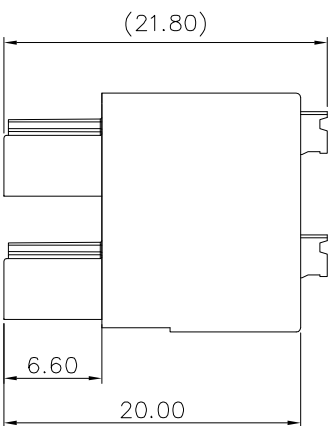

NOTES1:

- UL Standard
1. Rated voltage/current : 300V / 8A
2. Withstanding voltage : AC1600V/1Min.
3. Wire range : 24~16AWG

IEC Standard

1. Pollution degree	2	2	3
Overvoltage category	II	III	III
Rate impulse voltage(KV)	2.5KV	2.5KV	2.5KV
Rate voltage(V)	320V	160V	160V
Rate current(A)	8A		

2. Wire range : 0.2~1.0mm², 1.5mm²(sol)

NOTES2:

1. Dimension shall be interpreted per ASME Y14.5-2009
2. Pitch : 3.81mm, Poles : N=04~48P
3. Stripping length : 8~9mm
4. Operating temperature: -40°C~+105°C
5. Undimensioned tolerances:

Pitch range in mm	Nominal dimension range in mm			Tolerance
	Over	TO	Under	
6 TO 10	6 TO 10	30 TO 60	60 TO 100	0.1/10
10 TO 24	10 TO 24	30 TO 60	100 TO 150	≤
±0.15/±0.20	±0.30/±0.30	±0.50/±0.50	±0.70/±1.00	±2°

6. RoHS Compliance

Ordering Information

JL15EDGKNHC-381 XX G 0 1

REVISION RECORD				
REV	ECN	DESCRIPTION	DRFT	DATE
A0		NEW		21.05.17

5	Spring	Stainless Steel	/
4	Clamp	Copper alloy	Sn Plated
3	Button	PA66+GF	UL94V-0
2	Cover	PA66	UL94V-0
1	Housing	PA66	UL94V-0
ITEM	NAME OF PART	MATERIAL	NOTES

DRAW	SHUANGPING ZHENG
CHECK	LICHAD LIU
APPROVE	YONGLIANG GAO

SCALE	FIT
UNIT	mm
SIZE	A4
SHEET	1/1
PRD	

jiln 东莞市锦凌电子有限公司
DONGGUAN JINLING ELECTRONIC CO., LTD
PART NO. JL15EDGKNHC-381XXG01
TITLE: JL15EDGKNHC-381-2XNP 插拔式母座绿色