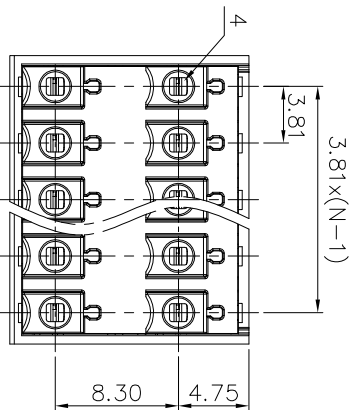

- 2. Wire range : 0.2~1.0mm², 1.5mm²(sol)

NOTES2:

- 1. Dimension shall be interpreted per ASME Y14.5-2009
- 2. Pitch : 3.81mm, Poles : N=04~48P
- 3. Stripping length : 8~9mm
- 4. Operating temperature: -40°C~+105°C
- 5. Undimensioned tolerances:

Pitch range in mm	Nominal dimension range in mm			Tolerance
	Over	TO	Under	
6 TO 10	6 TO 10	30 TO 60	60 TO 100	0.1/10
10 TO 24	10 TO 24	30 TO 60	100 TO 150	≤
±0.15/±0.20	±0.30/±0.30	±0.50/±0.50	±0.70/±1.00	±2°

6. RoHS Compliance

Ordering Information

JL15EDGKNHC-381 XX G 0 1

REVISION RECORD				
REV	ECN	DESCRIPTION	DRFT	DATE
A0		NEW		21.05.17

5	Spring	Stainless Steel	/
4	Clamp	Copper alloy	Sn Plated
3	Button	PA66+GF	UL94V-0
2	Cover	PA66	UL94V-0
1	Housing	PA66	UL94V-0
ITEM	NAME OF PART	MATERIAL	NOTES