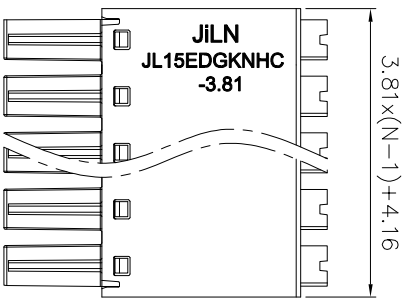

NOTES1:

- UL Standard
1. Rated voltage/current : 300V / 8A
2. Withstanding voltage : AC1600V/1Min.
3. Wire range : 24~16AWG

IEC Standard

1. Pollution degree	2	2	3
Overvoltage category	II	III	III
Rate impulse voltage(KV)	2.5KV	2.5KV	2.5KV
Rate voltage(V)	320V	160V	160V
Rate current(A)	8A		

2. Wire range : 0.2~1.0mm², 1.5mm²(sol)

NOTES2:

1. Dimension shall be interpreted per ASME Y14.5-2009
2. Pitch : 3.81mm, Poles : N=04~48P
3. Stripping length : 8~9mm
4. Operating temperature: -40°C~+105°C
5. Undimensioned tolerances:

Pitch range in mm	Nominal dimension range in mm			Tolerance
	Over	TO	Under	
6 TO 10	6 TO 10	30 TO 60	60 TO 100	0.1/10
10 TO 24	10 TO 24	30 TO 60	100 TO 150	≤
±0.15/±0.20	±0.30/±0.30	±0.50/±0.50	±0.70/±1.00	±2°

6. RoHS Compliance

Ordering Information

JL15EDGKNHC-381 XX G 0 1

REVISION RECORD				
REV	ECN	DESCRIPTION	DRFT	DATE
A0		NEW		21.05.17

5	Spring	Stainless Steel	/
4	Clamp	Copper alloy	Sn Plated
3	Button	PA66+GF	UL94V-0
2	Cover	PA66	UL94V-0
1	Housing	PA66	UL94V-0
ITEM	NAME OF PART	MATERIAL	NOTES

DRAW	SHUANGPING ZHENG
CHECK	LICHAD LIU
APPROVE	YONGLIANG GAO

SCALE	FIT
UNIT	mm
SIZE	A4
SHEET	1/1
PRD	

jiln 东莞市锦凌电子有限公司
DONGGUAN JINLING ELECTRONIC CO., LTD
PART NO. JL15EDGKNHC-381XXG01
TITLE: JL15EDGKNHC-381-2XNP 插拔式母座绿色