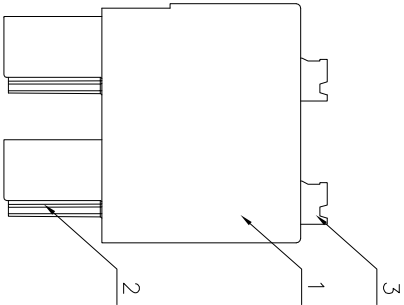

NOTES1:

- UL Standard
1. Rated voltage/current : 300V / 8A
2. Withstanding voltage : AC1600V/1Min.
3. Wire range : 24~16AWG

IEC Standard

1. Pollution degree	2	2	3
Overvoltage category	II	III	III
Rate impulse voltage(KV)	2.5KV	2.5KV	2.5KV
Rate voltage(V)	320V	160V	160V
Rate current(A)	8A		

2. Wire range : 0.2~1.0mm², 1.5mm²(sol)

NOTES2:

1. Dimension shall be interpreted per ASME Y14.5-2009
2. Pitch : 3.81mm, Poles : N=04~48P
3. Stripping length : 8~9mm
4. Operating temperature: -40°C~+105°C
5. Undimensioned tolerances:

Pitch range in mm	Nominal dimension range in mm			Tolerance
	Over	TO	Under	
6 TO 10	6 TO 10	30 TO 60	60 TO 100	0.1/10
10 TO 24	10 TO 24	30 TO 60	100 TO 150	≤
±0.15/±0.20	±0.30/±0.30	±0.50/±0.50	±0.70/±1.00	±2°

6. RoHS Compliance

Ordering Information

JL15EDGKNHC-381 XX G 0 1

REVISION RECORD				
REV	ECN	DESCRIPTION	DRFT	DATE
A0		NEW		21.05.17

5	Spring	Stainless Steel	/
4	Clamp	Copper alloy	Sn Plated
3	Button	PA66+GF	UL94V-0
2	Cover	PA66	UL94V-0
1	Housing	PA66	UL94V-0
ITEM	NAME OF PART	MATERIAL	NOTES

DRAW	SHUANGPING ZHENG
CHECK	LICHAD LIU
APPROVE	YONGLIANG GAO

SCALE	FIT
UNIT	mm
SIZE	A4
SHEET	1/1
PRD	

jiln 东莞市锦凌电子有限公司
DONGGUAN JINLING ELECTRONIC CO., LTD
PART NO. JL15EDGKNHC-381XXG01
TITLE: JL15EDGKNHC-381-2XNP 插拔式母座绿色