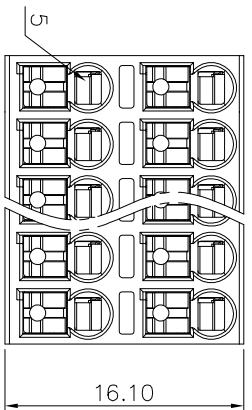

NOTES1:

- UL Standard
1. Rated voltage/current : 300V / 8A
2. Withstanding voltage : AC1600V/1Min.
3. Wire range : 24~16AWG

IEC Standard

1. Pollution degree	2	2	3
Overvoltage category	II	III	III
Rate impulse voltage(KV)	2.5KV	2.5KV	2.5KV
Rate voltage(V)	320V	160V	160V
Rate current(A)	8A		

2. Wire range : 0.2~1.0mm², 1.5mm²(sol)

NOTES2:

1. Dimension shall be interpreted per ASME Y14.5-2009
2. Pitch : 3.81mm, Poles : N=04~48P
3. Stripping length : 8~9mm
4. Operating temperature: -40°C~+105°C
5. Undimensioned tolerances:

Pitch range in mm	Nominal dimension range in mm			Tolerance
	Over	TO	Under	
6 TO 10	6 TO 10	30 TO 60	60 TO 100	0.1/10
10 TO 24	10 TO 24	30 TO 60	100 TO 150	≤
±0.15/±0.20	±0.30/±0.30	±0.50/±0.50	±0.70/±1.00	±2°

6. RoHS Compliance

Ordering Information

JL15EDGKNHC-381 XX G 0 1

REVISION RECORD				
REV	ECN	DESCRIPTION	DRFT	DATE
A0		NEW		21.05.17

5	Spring	Stainless Steel	/
4	Clamp	Copper alloy	Sn Plated
3	Button	PA66+GF	UL94V-0
2	Cover	PA66	UL94V-0
1	Housing	PA66	UL94V-0
ITEM	NAME OF PART	MATERIAL	NOTES

DRAW	SHUANGPING ZHENG
CHECK	LICHAD LIU
APPROVE	YONGLIANG GAO

SCALE	FIT
UNIT	mm
SIZE	A4
SHEET	1/1
PRD	

jiln 东莞市锦凌电子有限公司
DONGGUAN JINLING ELECTRONIC CO., LTD
PART NO. JL15EDGKNHC-381XXG01
TITLE: JL15EDGKNHC-381-2XNP 插拔式母座绿色