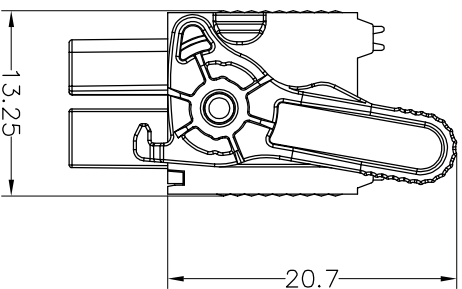

HSF ROHS **us** **CE**

SPECIFICATIONS

Rated(额定参数): 300V,8A
 Dielectric strength(抗电强度): AC1500V/1 Minute
 Insulation Resistance(绝缘电阻):1000MΩ Min
 Contact Resistance(接触电阻):20mΩ Max
 Wire Range(线径):26~16AWG
 Strip length(剥线长度):10mm
 Temp. range(操作温度):-40℃~+105℃
 MAX Soldering(瞬时温度):+250℃,5s

Housing Material(塑件): PA66 (UL94 V-0)
 Contact(端子): Phosphor Bronze, Tin plating(磷铜镀锡)
 Reed(弹片): Stainless steel (不锈钢)

	PITCH RANGE		NOMINAL DIMENSION RANGE					
	IN MM		IN MM		IN MM		IN MM	
TO	OVER	OVER	TO	OVER	TO	OVER	TO	OVER
6	10	10	30	60	60	100	100	OVER
	10	24	30	TO	TO	TO	150	150
			60	100	150			
±0.10	±0.15	±0.25	±0.30	±0.30	±0.50	±0.70	±1.00	

Ordering Information

JL15EDGKNHG - 350 XX X X 1

Pitch
350=3.5PH
No.of pins
4P~48P
Housing Color
B=Black
G=Green
U=Blue
R=Red
W=White
Y=Yellow
O=Orange
E=Grey
Packing
0=Pe bog
A=Tray

OPERATION		DRAW		SCALE		FIT		PART NO.	
XX	±0.30	yyusheng	19.12.15	UNIT	mm	A4	1/1	JL15EDGKNHG-350XXXXX1	
X:XX	±0.20	CHECK		SIZE					
X:XXX	±0.10			SHEET	1/1				
Angle	±3°	APPROVE		PROJ.					
DIM	TOL								
1	2	3	4	5	6	7	8	9	
REV	DATE	MODIFICATION DESCRIPTION	CHANGE			TITLE:	3.5mm Pitch Female Pluggable Terminal Blocks		
A0	2019.12.15	NEW DRAWING							