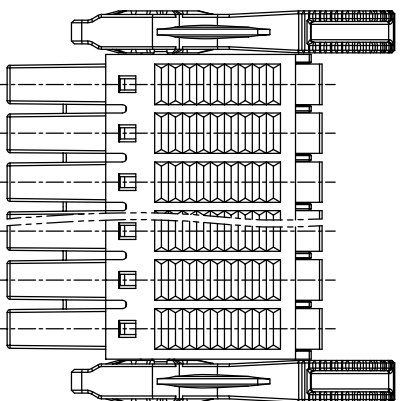

HSF ROHS **us** **CE**

SPECIFICATIONS

Rated(额定参数): 300V,8A
 Dielectric strength(抗电强度): AC1500V/1 Minute
 Insulation Resistance(绝缘电阻):1000MΩ Min
 Contact Resistance(接触电阻):20mΩ Max
 Wire Range(线径):26~16AWG
 Strip length(剥线长度):10mm
 Temp. range(操作温度):-40℃~+105℃
 MAX Soldering(瞬时温度):+250℃,5s

Housing Material(塑件): PA66 (UL94 V-0)
 Contact(端子): Phosphor Bronze, Tin plating(磷铜镀锡)
 Reed(弹片): Stainless steel (不锈钢)

	PITCH RANGE		NOMINAL DIMENSION RANGE					
	IN MM		IN MM		IN MM		IN MM	
TO	OVER	OVER	TO	OVER	TO	OVER	TO	OVER
6	10	10	30	60	60	100	100	OVER
	10	24	30	TO	TO	TO	150	150
			60	100	150			
±0.10	±0.15	±0.25	±0.30	±0.30	±0.50	±0.70	±1.00	

Ordering Information

JL15EDGKNHG - 350 XX X X 1

Pitch
350=3.5PH
No.of pins
4P~48P
Housing Color
B=Black
G=Green
U=Blue
R=Red
W=White
Y=Yellow
O=Orange
E=Grey
Packing
0=Pe bog
A=Tray

OPERATION		DRAW		SCALE		FIT		PART NO.	
XX	±0.30	yyusheng	19.12.15	UNIT	mm	A4	1/1	JL15EDGKNHG-350XXXXX1	
X:XX	±0.20	CHECK		SIZE					
X:XXX	±0.10			SHEET	1/1				
Angle	±3°	APPROVE		PROJ.					
DIM	TOL								
1	2	3	4	5	6	7	8	9	
REV	DATE	MODIFICATION DESCRIPTION	CHANGE			TITLE:	3.5mm Pitch Female Pluggable Terminal Blocks		
A0	2019.12.15	NEW DRAWING							