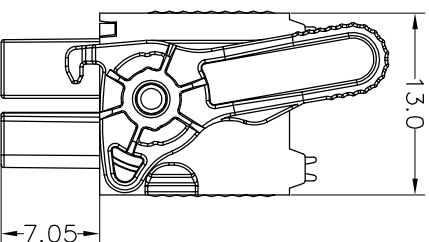

HSF ROHS **us** **CE**

SPECIFICATIONS

Rated(额定参数): 300V,8A
 Dielectric strength(抗电强度): AC1500V/1 Minute
 Insulation Resistance(绝缘电阻):1000MΩ Min
 Contact Resistance(接触电阻):20mΩ Max
 Wire Range(线径):26~16AWG
 Strip length(剥线长度):10mm
 Temp. range(操作温度):-40℃~+105℃
 MAX Soldering(瞬时温度):+250℃,5s

Housing Material(塑件): PA66 (UL94 V-0)
 Contact(端子): Phosphor Bronze, Tin plating(磷铜镀锡)
 Reed(弹片): Stainless steel (不锈钢)

	PITCH RANGE		NOMINAL DIMENSION RANGE					
	IN MM		IN MM		IN MM		IN MM	
TO	OVER	OVER	TO	OVER	TO	OVER	TO	OVER
6	10	10	30	60	60	100	100	OVER
	10	24	30	TO	TO	TO	150	150
			60	100	150			
±0.10	±0.15	±0.25	±0.30	±0.30	±0.50	±0.70	±1.00	

Ordering Information

JL15EDGKNHG - 350 XX X X 1

Pitch
350=3.5PH
No.of pins
4P~48P
Housing Color
B=Black
G=Green
U=Blue
R=Red
W=White
Y=Yellow
O=Orange
E=Grey
Packing
0=Pe bog
A=Tray

OPERATION		DRAW		SCALE		FIT		PART NO.	
XX	±0.30	yyusheng	19.12.15	UNIT	mm	A4	1/1	JL15EDGKNHG-350XXXXX1	
X:XX	±0.20	CHECK		SIZE					
X:XXX	±0.10			SHEET	1/1				
Angle	±3°	APPROVE		PROJ.					
DIM	TOL								
1	2	3	4	5	6	7	8	9	
REV	DATE	MODIFICATION DESCRIPTION	CHANGE			TITLE:	3.5mm Pitch Female Pluggable Terminal Blocks		
A0	2019.12.15	NEW DRAWING							