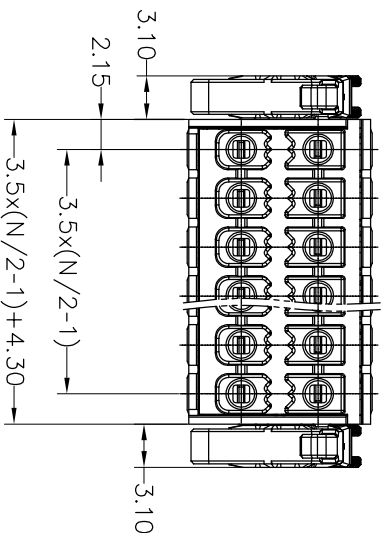

HSF ROHS **us** **CE**

SPECIFICATIONS

Rated(额定参数): 300V,8A
 Dielectric strength(抗电强度): AC1500V/1 Minute
 Insulation Resistance(绝缘电阻):1000MΩ Min
 Contact Resistance(接触电阻):20mΩ Max
 Wire Range(线径):26~16AWG
 Strip length(剥线长度):10mm
 Temp. range(操作温度):-40℃~+105℃
 MAX Soldering(瞬时温度):+250℃,5s

Housing Material(塑件): PA66 (UL94 V-0)
 Contact(端子): Phosphor Bronze, Tin plating(磷铜镀锡)
 Reed(弹片): Stainless steel (不锈钢)

	PITCH RANGE		NOMINAL DIMENSION RANGE					
	IN MM		IN MM		IN MM		IN MM	
TO	OVER	OVER	TO	OVER	TO	OVER	TO	OVER
6	10	10	30	60	60	100	100	OVER
	10	24	30	TO	TO	TO	150	150
			60	100	150			
±0.10	±0.15	±0.25	±0.30	±0.30	±0.50	±0.70	±1.00	

Ordering Information

JL15EDGKNHG - 350 XX X X 1

Pitch
350=3.5PH
No.of pins
4P~48P
Housing Color
B=Black
G=Green
U=Blue
R=Red
W=White
Y=Yellow
O=Orange
E=Grey
Packing
0=Pe bog
A=Tray

OPERATION		DRAW		SCALE		FIT		PART NO.	
XX	±0.30	yyusheng	19.12.15	UNIT	mm	A4	1/1	JL15EDGKNHG-350XXXXX1	
X:XX	±0.20	CHECK		SIZE					
X:XXX	±0.10			SHEET	1/1				
Angle	±3°	APPROVE		PROJ.					
DIM	TOL								
1	2	3	4	5	6	7	8	9	
REV	DATE	MODIFICATION DESCRIPTION	CHANGE			TITLE:	3.5mm Pitch Female Pluggable Terminal Blocks		
A0	2019.12.15	NEW DRAWING							