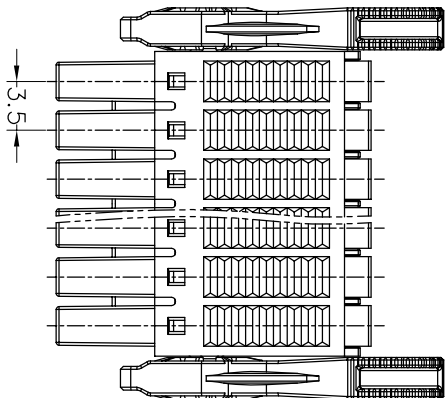

HSF ROHS **us** **CE**

SPECIFICATIONS

Rated(额定参数): 300V,8A
 Dielectric strength(抗电强度): AC1500V/1 Minute
 Insulation Resistance(绝缘电阻):1000MΩ Min
 Contact Resistance(接触电阻):20mΩ Max
 Wire Range(线径):26~16AWG
 Strip length(剥线长度):10mm
 Temp. range(操作温度): -40℃~+105℃
 MAX Soldering(瞬时温度):+250℃,5s

Housing Material(塑件): PA66 (UL94 V-0)
 Contact(端子): Phosphor Bronze, Tin plating(磷铜镀锡)
 Reed(弹片): Stainless steel (不锈钢)

	PITCH RANGE		NOMINAL DIMENSION RANGE					
	IN MM		IN MM		IN MM		IN MM	
TO	OVER	OVER	TO	OVER	TO	OVER	TO	OVER
6	10	10	30	60	60	100	100	OVER
	10	24	30	TO	TO	TO	150	150
			60	100	150			
±0.10	±0.15	±0.25	±0.30	±0.30	±0.50	±0.70	±1.00	

Ordering Information

JL15EDGKNHG - 350 XX X X 1

Pitch 350=3.5PH
 No.of pins 4P~48P
 Housing Color B=Black G=Green U=Blue R=Red W=White Y=Yellow O=Orange E=Grey
 Packing 0=Pe bog A=Tray

OPERATION		DRAW		SCALE		FIT		PART NO.	
XX	±0.30	yyusheng	19.12.15	UNIT	mm	A4	1/1	JL15EDGKNHG-350XXXXX1	
X:XX	±0.20	CHECK		SIZE					
X:XXX	±0.10			SHEET	1/1				
Angle	±3°	APPROVE		PROJ.					
DIM	TOL								
1	2	3	4	5	6	7	8	9	
REV	DATE	MODIFICATION DESCRIPTION	CHANGE			TITLE:	3.5mm Pitch Female Pluggable Terminal Blocks		
A0	2019.12.15	NEW DRAWING							