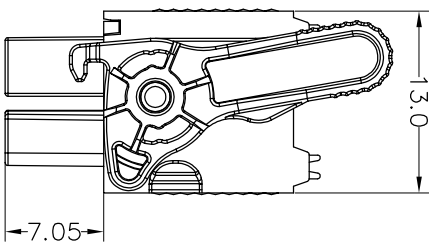

HSF ROHS **us** **CE**

SPECIFICATIONS

Rated(额定参数): 300V,8A
 Dielectric strength(抗电强度): AC1500V/1 Minute
 Insulation Resistance(绝缘电阻):1000MΩ Min
 Contact Resistance(接触电阻):20mΩ Max
 Wire Range(线径):26~16AWG
 Strip length(剥线长度):10mm
 Temp. range(操作温度): -40℃~+105℃
 MAX Soldering(瞬时温度):+250℃,5s

Housing Material(塑件): PA66 (UL94 V-0)
 Contact(端子): Phosphor Bronze, Tin plating(磷铜镀锡)
 Reed(弹片): Stainless steel (不锈钢)

	PITCH RANGE		NOMINAL DIMENSION RANGE					
	IN MM		IN MM		IN MM		IN MM	
TO	OVER	OVER	TO	OVER	TO	OVER	TO	OVER
6	10	10	30	60	60	100	100	OVER
	10	24	30	TO	TO	TO	150	150
			60	100	150			
±0.10	±0.15	±0.25	±0.30	±0.30	±0.50	±0.70	±1.00	

Ordering Information

JL15EDGKNHG - 350 XX X X 1

Pitch 350=3.5PH
 No.of pins 4P~48P
 Housing Color B=Black G=Green U=Blue R=Red W=White Y=Yellow O=Orange E=Grey
 Packing 0=Pe bog A=Tray

OPERATION		DRAW		SCALE		FIT		PART NO.	
XX	±0.30	yyusheng	19.12.15	UNIT	mm	A4	1/1	JL15EDGKNHG-350XXXXX1	
X:XX	±0.20	CHECK		SIZE					
X:XXX	±0.10			SHEET	1/1				
Angle	±3°	APPROVE		PROJ.					
DIM	TOL								
1	2	3	4	5	6	7	8	9	
REV	DATE	MODIFICATION DESCRIPTION	CHANGE			TITLE:	3.5mm Pitch Female Pluggable Terminal Blocks		
A0	2019.12.15	NEW DRAWING							