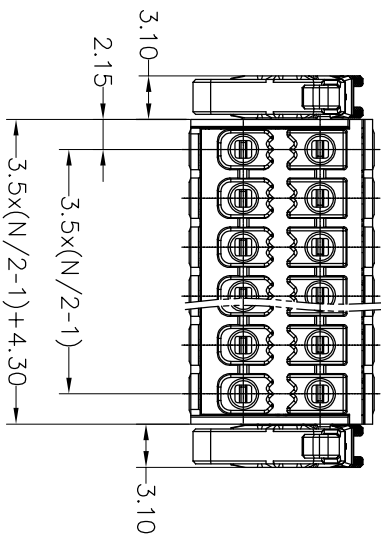

HSF ROHS **us** **CE**

SPECIFICATIONS

Rated(额定参数): 300V,8A
 Dielectric strength(抗电强度): AC1500V/1 Minute
 Insulation Resistance(绝缘电阻):1000MΩ Min
 Contact Resistance(接触电阻):20mΩ Max
 Wire Range(线径):26~16AWG
 Strip length(剥线长度):10mm
 Temp. range(操作温度): -40℃~+105℃
 MAX Soldering(瞬时温度):+250℃,5s

Housing Material(塑件): PA66 (UL94 V-0)
 Contact(端子): Phosphor Bronze, Tin plating(磷铜镀锡)
 Reed(弹片): Stainless steel (不锈钢)

	PITCH RANGE		NOMINAL DIMENSION RANGE					
	IN MM		IN MM		IN MM		IN MM	
TO	OVER	OVER	TO	OVER	TO	OVER	TO	OVER
6	10	10	30	60	60	100	100	OVER
	10	24	30	TO	TO	TO	150	150
			60	100	150			
±0.10	±0.15	±0.25	±0.30	±0.30	±0.50	±0.70	±1.00	

Ordering Information

JL15EDGKNHG - 350 XX X X 1

Pitch 350=3.5PH
 No.of pins 4P~48P
 Housing Color B=Black G=Green U=Blue R=Red W=White Y=Yellow O=Orange E=Grey
 Packing 0=Pe bog A=Tray

OPERATION		DRAW		SCALE		FIT		PART NO.	
XX	±0.30	yyusheng	19.12.15	UNIT	mm	A4	1/1	JL15EDGKNHG-350XXXXX1	
X:XX	±0.20	CHECK		SIZE					
X:XXX	±0.10			SHEET	1/1				
Angle	±3°	APPROVE		PROJ.					
DIM	TOL								
1	2	3	4	5	6	7	8	9	
REV	DATE	MODIFICATION DESCRIPTION	CHANGE			TITLE:	3.5mm Pitch Female Pluggable Terminal Blocks		
A0	2019.12.15	NEW DRAWING							