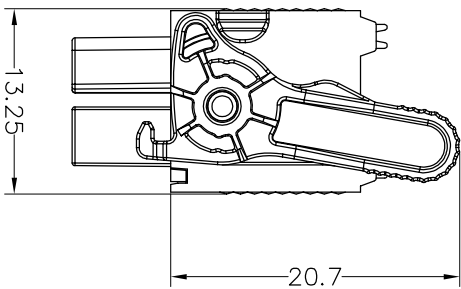

HSF ROHS **us** **CE**

SPECIFICATIONS

Rated(额定参数): 300V,8A
 Dielectric strength(抗电强度): AC1500V/1 Minute
 Insulation Resistance(绝缘电阻):1000MΩ Min
 Contact Resistance(接触电阻):20mΩ Max
 Wire Range(线径):26~16AWG
 Strip length(剥线长度):10mm
 Temp. range(操作温度): -40℃~+105℃
 MAX Soldering(瞬时温度):+250℃,5s

Housing Material(塑件): PA66 (UL94 V-0)
 Contact(端子): Phosphor Bronze, Tin plating(磷铜镀锡)
 Reed(弹片): Stainless steel (不锈钢)

	PITCH RANGE		NOMINAL DIMENSION RANGE					
	IN MM		IN MM		IN MM		IN MM	
TO	OVER	OVER	TO	OVER	TO	OVER	TO	OVER
6	10	10	30	60	60	100	100	OVER
	10	24	30	TO	TO	TO	150	150
			60	100	150			
±0.10	±0.15	±0.25	±0.30	±0.30	±0.50	±0.70	±1.00	

Ordering Information

JL15EDGKNHG - 350 XX X X 1

Pitch 350=3.5PH
 No.of pins 4P~48P
 Housing Color B=Black G=Green U=Blue R=Red W=White Y=Yellow O=Orange E=Grey
 Packing 0=Pe bog A=Tray

OPERATION		DRAW		SCALE		FIT		PART NO.	
XX	±0.30	yyusheng	19.12.15	UNIT	mm	A4	1/1	JL15EDGKNHG-350XXXXX1	
X:XX	±0.20	CHECK		SIZE					
X:XXX	±0.10			SHEET	1/1				
Angle	±3°	APPROVE		PROJ.					
DIM	TOL								
1	2	3	4	5	6	7	8	9	
REV	DATE	MODIFICATION DESCRIPTION	CHANGE			TITLE:	3.5mm Pitch Female Pluggable Terminal Blocks		
A0	2019.12.15	NEW DRAWING							