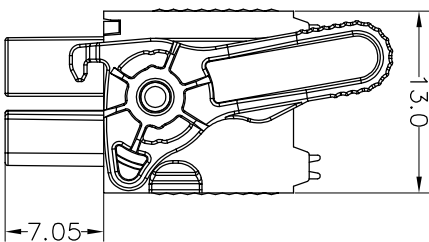

HSF ROHS **us** **CE**

SPECIFICATIONS

Rated(额定参数): 300V,8A
 Dielectric strength(抗电强度): AC1500V/1 Minute
 Insulation Resistance(绝缘电阻):1000MΩ Min
 Contact Resistance(接触电阻):20mΩ Max
 Wire Range(线径):26~16AWG
 Strip length(剥线长度):10mm
 Temp. range(操作温度): -40℃~+105℃
 MAX Soldering(瞬时温度):+250℃,5s

Housing Material(塑件): PA66 (UL94 V-0)
 Contact(端子): Phosphor Bronze, Tin plating(磷铜镀锡)
 Reed(弹片): Stainless steel (不锈钢)

	PITCH RANGE		NOMINAL DIMENSION RANGE					
	IN MM		IN MM		IN MM		IN MM	
TO	OVER	OVER	TO	OVER	TO	OVER	TO	OVER
6	10	10	30	60	60	100	100	OVER
	TO	TO	TO	TO	TO	TO	TO	150
	10	24	60	100	150			
	±0.10	±0.15	±0.25	±0.30	±0.30	±0.50	±0.70	±1.00

Ordering Information

JL15EDGKNHG - 350 XX X X 1

Pitch
350=3.5PH
No.of pins
4P~48P
Housing Color
B=Black
G=Green
U=Blue
R=Red
W=White
Y=Yellow
O=Orange
E=Grey
Packing
0=Pe bog
A=Tray

REV	DATE	MODIFICATION DESCRIPTION	CHANGE
A0	2019.12.15	NEW DRAWING	

PART NO. JL15EDGKNHG-350XXXXX1
 TITLE: 3.5mm Pitch Female Pluggable Terminal Blocks

X-ON Electronics

Largest Supplier of Electrical and Electronic Components

Click to view similar products for [Pluggable Terminal Blocks](#) category: