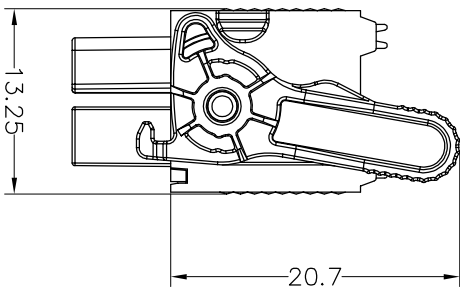

HSF ROHS **us** **CE**

SPECIFICATIONS

Rated(额定参数): 300V,8A
 Dielectric strength(抗电强度): AC1500V/1 Minute
 Insulation Resistance(绝缘电阻):1000MΩ Min
 Contact Resistance(接触电阻):20mΩ Max
 Wire Range(线径):26~16AWG
 Strip length(剥线长度):10mm
 Temp. range(操作温度): -40℃~+105℃
 MAX Soldering(瞬时温度):+250℃,5s

Housing Material(塑件): PA66 (UL94 V-0)
 Contact(端子): Phosphor Bronze, Tin plating(磷铜镀锡)
 Reed(弹片): Stainless steel (不锈钢)

	PITCH RANGE		NOMINAL DIMENSION RANGE					
	IN MM		IN MM		IN MM		IN MM	
TO	OVER	OVER	TO	OVER	TO	OVER	TO	OVER
6	10	10	30	60	60	100	100	OVER
	TO	TO	TO	TO	TO	TO	TO	150
	10	24	60	100	150			
	±0.10	±0.15	±0.25	±0.30	±0.30	±0.50	±0.70	±1.00

Ordering Information

JL15EDGKNHG - 350 XX X X 1

Pitch
350=3.5PH
No.of pins
4P~48P
Housing Color
B=Black
G=Green
U=Blue
R=Red
W=White
Y=Yellow
O=Orange
E=Grey
Packing
0=Pe bog
A=Tray

REV	DATE	MODIFICATION DESCRIPTION	CHANGE
A0	2019.12.15	NEW DRAWING	

PART NO. JL15EDGKNHG-350XXXXX1
 TITLE: 3.5mm Pitch Female Pluggable Terminal Blocks

X-ON Electronics

Largest Supplier of Electrical and Electronic Components

Click to view similar products for [Pluggable Terminal Blocks](#) category: