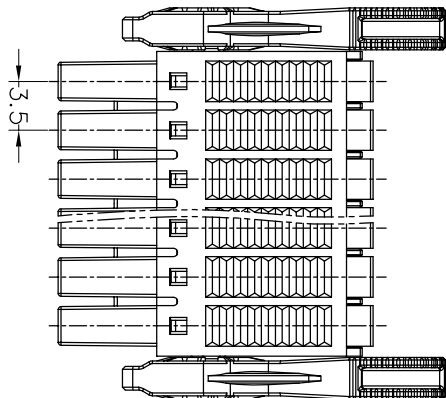

HSF ROHS **us** **CE**

SPECIFICATIONS

Rated(额定参数): 300V,8A
 Dielectric strength(抗电强度): AC1500V/1 Minute
 Insulation Resistance(绝缘电阻):1000MΩ Min
 Contact Resistance(接触电阻):20mΩ Max
 Wire Range(线径):26~16AWG
 Strip length(剥线长度):10mm
 Temp. range(操作温度): -40℃~+105℃
 MAX Soldering(瞬时温度):+250℃,5s

Housing Material(塑件): PA66 (UL94 V-0)
 Contact(端子): Phosphor Bronze, Tin plating(磷铜镀锡)
 Reed(弹片): Stainless steel (不锈钢)

	PITCH RANGE		NOMINAL DIMENSION RANGE					
	IN MM		IN MM		IN MM		IN MM	
TO	OVER	OVER	TO	OVER	TO	OVER	TO	OVER
6	10	10	30	60	60	100	100	OVER
	TO	TO	TO	TO	TO	TO	TO	150
	10	24	60	100	150			
	±0.10	±0.15	±0.25	±0.30	±0.30	±0.50	±0.70	±1.00

Ordering Information

JL15EDGKNHG - 350 XX X X 1

Pitch
350=3.5PH
No.of pins
4P~48P
Housing Color
B=Black
G=Green
U=Blue
R=Red
W=White
Y=Yellow
O=Orange
E=Grey
Packing
0=Pe bog
A=Tray

REV	DATE	MODIFICATION DESCRIPTION	CHANGE
A0	2019.12.15	NEW DRAWING	