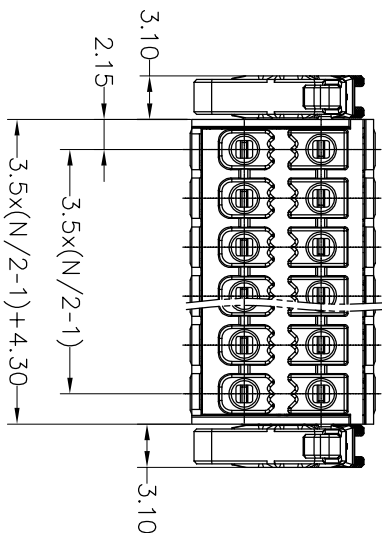

HSF ROHS **us** **CE**

SPECIFICATIONS

Rated(额定参数): 300V,8A
 Dielectric strength(抗电强度): AC1500V/1 Minute
 Insulation Resistance(绝缘电阻):1000MΩ Min
 Contact Resistance(接触电阻):20mΩ Max
 Wire Range(线径):26~16AWG
 Strip length(剥线长度):10mm
 Temp. range(操作温度): -40℃~+105℃
 MAX Soldering(瞬时温度):+250℃,5s

Housing Material(塑件): PA66 (UL94 V-0)
 Contact(端子): Phosphor Bronze, Tin plating(磷铜镀锡)
 Reed(弹片): Stainless steel (不锈钢)

	PITCH RANGE		NOMINAL DIMENSION RANGE					
	IN MM		IN MM		IN MM		IN MM	
TO	OVER	OVER	TO	OVER	TO	OVER	TO	OVER
6	10	10	30	60	60	100	100	OVER
	TO	TO	TO	TO	TO	TO	TO	150
	10	24	60	100	150			
	±0.10	±0.15	±0.25	±0.30	±0.30	±0.50	±0.70	±1.00

Ordering Information

JL15EDGKNHG - 350 XX X X 1

Pitch
350=3.5PH
No.of pins
4P~48P
Housing Color
B=Black
G=Green
U=Blue
R=Red
W=White
Y=Yellow
O=Orange
E=Grey
Packing
0=Pe bog
A=Tray

REV	DATE	MODIFICATION DESCRIPTION	CHANGE
A0	2019.12.15	NEW DRAWING	