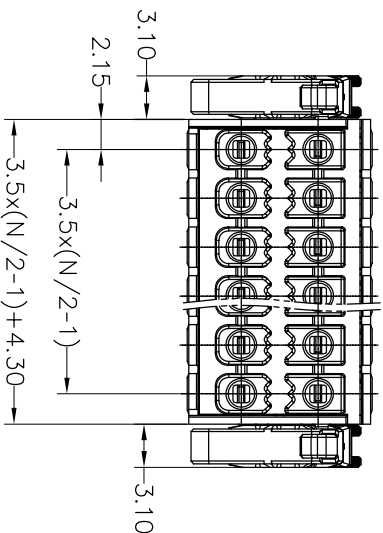

HSF ROHS **us** **CE**

SPECIFICATIONS

Rated(额定参数): 300V,8A
 Dielectric strength(抗电强度): AC1500V/1 Minute
 Insulation Resistance(绝缘电阻):1000MΩ Min
 Contact Resistance(接触电阻):20mΩ Max
 Wire Range(线径):26~16AWG
 Strip length(剥线长度):10mm
 Temp. range(操作温度): -40℃~+105℃
 MAX Soldering(瞬时温度):+250℃,5s

Housing Material(塑件): PA66 (UL94 V-0)
 Contact(端子): Phosphor Bronze, Tin plating(磷铜镀锡)
 Reed(弹片): Stainless steel (不锈钢)

	PITCH RANGE		NOMINAL DIMENSION RANGE					
	IN MM		IN MM		IN MM		IN MM	
TO	OVER	OVER	TO	OVER	TO	OVER	TO	OVER
6	10	10	30	60	60	100	100	OVER
	10	24	30	TO	TO	TO	150	150
			60	100	150			
±0.10	±0.15	±0.25	±0.30	±0.30	±0.50	±0.70	±1.00	

Ordering Information

JL15EDGKNGH-350 XX X X 1

Pitch 350=3.5PH
 No.of pins 4P~48P
 Housing Color B=Black G=Green U=Blue R=Red W=White Y=Yellow O=Orange E=Grey
 Packing 0=Pe bog A=Tray

REV	DATE	MODIFICATION DESCRIPTION	CHANGE	DIM	TOL	APPROVE	SCALE	FIT	PART NO.	TITLE:
A0	2019.12.15	NEW DRAWING		Angle	±3°	CHECK	A4	1/1	JL15EDGKNGH-350XXXXX1	3.5mm Pitch Female Pluggable Terminal Blocks
1										