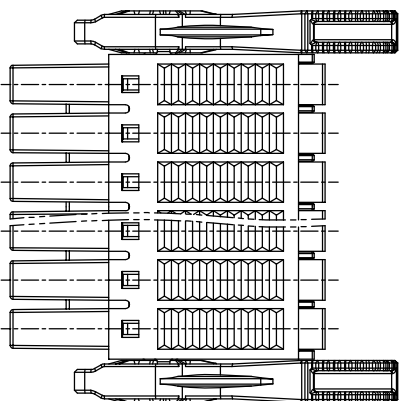

HSF ROHS **us** **CE**

SPECIFICATIONS

Rated(额定参数): 300V,8A
 Dielectric strength(抗电强度): AC1500V/1 Minute
 Insulation Resistance(绝缘电阻):1000MΩ Min
 Contact Resistance(接触电阻):20mΩ Max
 Wire Range(线径):26~16AWG
 Strip length(剥线长度):10mm
 Temp. range(操作温度): -40℃~+105℃
 MAX Soldering(瞬时温度):+250℃,5s

Housing Material(塑件): PA66 (UL94 V-0)
 Contact(端子): Phosphor Bronze, Tin plating(磷铜镀锡)
 Reed(弹片): Stainless steel (不锈钢)

	PITCH RANGE		NOMINAL DIMENSION RANGE					
	IN MM		IN MM		IN MM		IN MM	
TO	OVER	OVER	TO	OVER	TO	OVER	TO	OVER
6	10	10	30	60	60	100	100	OVER
	10	24	30	TO	TO	TO	150	150
			60	100	150			
±0.10	±0.15	±0.25	±0.30	±0.30	±0.50	±0.70	±1.00	

Ordering Information

JL15EDGKNGH-350 XX X X 1

Pitch 350=3.5PH
 No.of pins 4P~48P
 Housing Color B=Black G=Green U=Blue R=Red W=White Y=Yellow O=Orange E=Grey
 Packing 0=Pe bog A=Tray

REV	DATE	MODIFICATION DESCRIPTION	CHANGE	DIM	TOL	APPROVE	SCALE	FIT	PART NO.	TITLE:
A0	2019.12.15	NEW DRAWING		Angle	±3°	CHECK	A4	1/1	JL15EDGKNGH-350XXXXX1	3.5mm Pitch Female Pluggable Terminal Blocks
1										