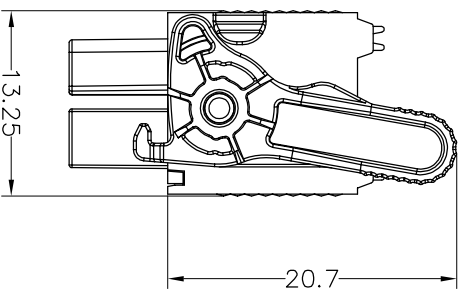

HSF ROHS **us** **CE**

SPECIFICATIONS

Rated(额定参数): 300V,8A
 Dielectric strength(抗电强度): AC1500V/1 Minute
 Insulation Resistance(绝缘电阻):1000MΩ Min
 Contact Resistance(接触电阻):20mΩ Max
 Wire Range(线径):26~16AWG
 Strip length(剥线长度):10mm
 Temp. range(操作温度): -40℃~+105℃
 MAX Soldering(瞬时温度):+250℃,5s

Housing Material(塑件): PA66 (UL94 V-0)
 Contact(端子): Phosphor Bronze, Tin plating(磷铜镀锡)
 Reed(弹片): Stainless steel (不锈钢)

	PITCH RANGE		NOMINAL DIMENSION RANGE					
	IN MM		IN MM		IN MM		IN MM	
TO	OVER	OVER	TO	OVER	TO	OVER	TO	OVER
6	10	10	30	60	60	100	100	OVER
	10	24	30	TO	TO	TO	150	150
			60	100	150			
±0.10	±0.15	±0.25	±0.30	±0.30	±0.50	±0.70	±1.00	

Ordering Information

JL15EDGKNGH-350 XX X X 1

Pitch 350=3.5PH
 No.of pins 4P~48P
 Housing Color B=Black G=Green U=Blue R=Red W=White Y=Yellow O=Orange E=Grey
 Packing 0=Pe bog A=Tray

REV	DATE	MODIFICATION DESCRIPTION	CHANGE	DIM	TOL	APPROVE	SCALE	FIT	PART NO.	TITLE:
A0	2019.12.15	NEW DRAWING		Angle	±3°	CHECK	A4	1/1	JL15EDGKNGH-350XXXXX1	3.5mm Pitch Female Pluggable Terminal Blocks
1										