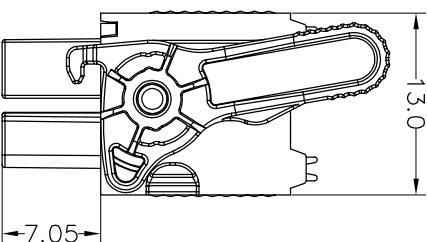

HSF ROHS **us** **CE**

SPECIFICATIONS

Rated(额定参数): 300V,8A
 Dielectric strength(抗电强度): AC1500V/1 Minute
 Insulation Resistance(绝缘电阻):1000MΩ Min
 Contact Resistance(接触电阻):20mΩ Max
 Wire Range(线径):26~16AWG
 Strip length(剥线长度):10mm
 Temp. range(操作温度): -40℃~+105℃
 MAX Soldering(瞬时温度):+250℃,5s

Housing Material(塑件): PA66 (UL94 V-0)
 Contact(端子): Phosphor Bronze, Tin plating(磷铜镀锡)
 Reed(弹片): Stainless steel (不锈钢)

	PITCH RANGE		NOMINAL DIMENSION RANGE					
	IN MM		IN MM		IN MM		IN MM	
TO	OVER	OVER	TO	OVER	TO	OVER	TO	OVER
6	10	10	30	60	60	100	100	OVER
	10	24	30	TO	TO	TO	150	150
			60	100	150			
±0.10	±0.15	±0.25	±0.30	±0.30	±0.50	±0.70	±1.00	

Ordering Information

JL15EDGKNGH-350 XX X X 1

Pitch 350=3.5PH
 No.of pins 4P~48P
 Housing Color B=Black G=Green U=Blue R=Red W=White Y=Yellow O=Orange E=Grey
 Packing 0=Pe bog A=Tray

REV	DATE	MODIFICATION DESCRIPTION	CHANGE	DIM	TOL	APPROVE	SCALE	FIT	PART NO.	TITLE:
A0	2019.12.15	NEW DRAWING		Angle	±3°	CHECK	A4	1/1	JL15EDGKNGH-350XXXXX1	3.5mm Pitch Female Pluggable Terminal Blocks
1										