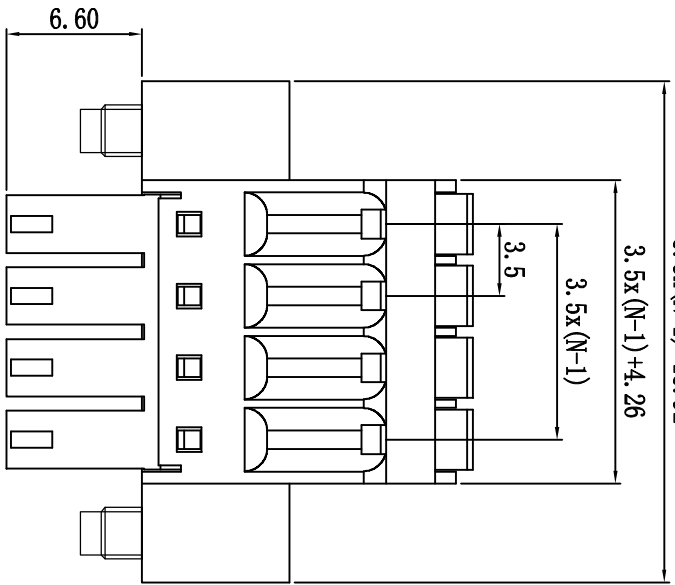

SPECIFICATIONS

Rated (额定参数): 300V, 8A
 Dielectric strength (抗电强度): AC1500V/1 Minute
 Insulation Resistance (绝缘电阻): 1000MΩ Min
 Contact Resistance (接触电阻): 20mΩ Max
 Wire Range (线径): .28~16AWG
 Strip length (剥线长度): 8-9mm
 Temp. range (操作温度): -40 °C~+105 °C
 MAX Soldering (瞬时温度): +250 °C, 5s
 Housing Material (塑件): PA66 (UL94 V-0)
 Contact (端子): Phosphor Bronze, Tin plating (磷铜镀锡)

PITCH RANGE IN MM	NOMINAL DIMENSION RANGE IN MM				
	OVER	OVER	OVER	OVER	OVER
T0 6	10 T0	T0 30	30 T0	60 T0	100 T0
6 10	24	30	60	100	150
±0.10	±0.15	±0.25	±0.30	±0.30	±0.50
					±0.70
					±1.00

Ordering Information

JL15EDGKMM - 350 XX G 0 2

REVISION RECORD			
REV	ECN	DESCRIPTION	DRFT DATE
A0		NEW	21.04.24

DRAW	SHUANGPING ZHENG	SCALE	FIT	<p>JIN 东莞市锦凌电子有限公司 DONGGUAN JINLING ELECTRONIC CO., LTD</p>	
CHECK	LICHAO LIU	UNIT	mm		
APPROVE	YONGLIANG GAO	SIZE	A4		
		SHEET	1/1	PART NO.	JL15EDGKMM-350XXG02
		PROJ.		TITLE:	JL15EDGKMM-3-5-XXP插拔式母座/绿色/带耳