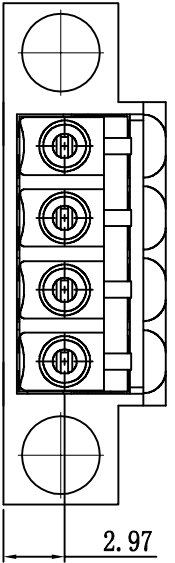

SPECIFICATIONS

Rated (额定参数): 300V, 8A
 Dielectric strength (抗电强度): AC1500V/1 Minute
 Insulation Resistance (绝缘电阻): 1000MΩ Min
 Contact Resistance (接触电阻): 20mΩ Max
 Wire Range (线径): .28~16AWG
 Strip length (剥线长度): 8-9mm
 Temp. range (操作温度): -40 °C~+105 °C
 MAX Soldering (瞬时温度): +250 °C, 5s
 Housing Material (塑件): PA66 (UL94 V-0)
 Contact (端子): Phosphor Bronze, Tin plating (磷铜镀锡)

PITCH RANGE IN MM	NOMINAL DIMENSION RANGE IN MM				
	OVER	OVER	OVER	OVER	OVER
T0 6	10 T0	T0 30	30 T0	60 T0	100 T0
6 10	24	30	60	100	150
±0.10	±0.15	±0.25	±0.30	±0.30	±0.50
					±0.70
					±1.00

Ordering Information

JL15EDGKMM - 350 XX G 0 2

REVISION RECORD			
REV	ECN	DESCRIPTION	DRFT DATE
A0		NEW	21.04.24

DRAW	SHUANGPING ZHENG	SCALE	FIT	<p>JIN 东莞市锦凌电子有限公司 DONGGUAN JINLING ELECTRONIC CO., LTD</p>	
CHECK	LICHAO LIU	UNIT	mm		
APPROVE	YONGLIANG GAO	SIZE	A4		
		SHEET	1/1	PART NO.	JL15EDGKMM-350XXG02
		PROJ.		TITLE:	JL15EDGKMM-3-5-XXP插拔式母座/绿色/带耳