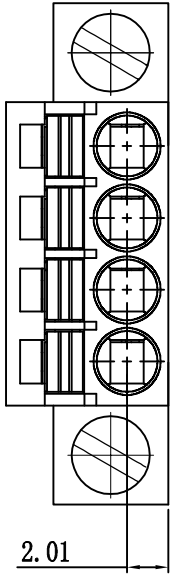

SPECIFICATIONS

Rated (额定参数): 300V, 8A
 Dielectric strength (抗电强度): AC1500V/1 Minute
 Insulation Resistance (绝缘电阻): 1000MΩ Min
 Contact Resistance (接触电阻): 20mΩ Max
 Wire Range (线径): .28~16AWG
 Strip length (剥线长度): 8-9mm
 Temp. range (操作温度): -40 °C~+105 °C
 MAX Soldering (瞬时温度): +250 °C, 5s
 Housing Material (塑件): PA66 (UL94 V-0)
 Contact (端子): Phosphor Bronze, Tin plating (磷铜镀锡)

PITCH RANGE IN MM	NOMINAL DIMENSION RANGE IN MM				
	OVER	OVER	OVER	OVER	OVER
T0 6	10 T0	T0 30	30 T0	60 T0	100 T0
6 10	24	30	60	100	150
±0.10	±0.15	±0.25	±0.30	±0.30	±0.50
					±0.70
					±1.00

Ordering Information

JL15EDGKMM - 350 XX G 0 2

REVISION RECORD			
REV	ECN	DESCRIPTION	DRFT DATE
A0		NEW	21.04.24

DRAW	SHUANGPING ZHENG	SCALE	FIT	<p>JIN 东莞市锦凌电子有限公司 DONGGUAN JINLING ELECTRONIC CO., LTD</p>	
CHECK	LICHAO LIU	UNIT	mm		
APPROVE	YONGLIANG GAO	SIZE	A4		
		SHEET	1/1	PART NO.	JL15EDGKMM-350XXG02
		PROJ.		TITLE:	JL15EDGKMM-3-5-XXP插拔式母座/绿色/带耳