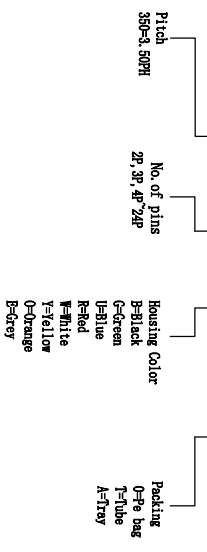

SPECIFICATIONS

Rated (额定参数): 300V, 8A
 Dielectric strength (抗电强度): AC1500V/1 Minute
 Insulation Resistance (绝缘电阻): 1000MΩ Min
 Contact Resistance (接触电阻): 20mΩ Max
 Wire Range (线径): .28~16AWG
 Strip length (剥线长度): 8-9mm
 Temp. range (操作温度): -40 °C~+105 °C
 MAX Soldering (瞬时温度): +250 °C, 5s
 Housing Material (塑件): PA66 (UL94 V-0)
 Contact (端子): Phosphor Bronze, Tin plating (磷铜镀锡)

PITCH RANGE IN MM	NOMINAL DIMENSION RANGE IN MM				
	OVER	OVER	OVER	OVER	OVER
T0 6	10 T0	T0 30	30 T0	60 T0	100 T0
6 10	24	30	60	100	150
±0.10	±0.15	±0.25	±0.30	±0.30	±0.50
					±0.70
					±1.00

Ordering Information

JL15EDGKMM - 350 XX G 0 2

REVISION RECORD			
REV	ECN	DESCRIPTION	DRFT DATE
A0		NEW	21.04.24

DRAW	SHUANGPING ZHENG	SCALE	FIT	<p>JIN 东莞市锦凌电子有限公司 DONGGUAN JINLING ELECTRONIC CO., LTD</p>	
CHECK	LICHAO LIU	UNIT	mm		
APPROVE	YONGLIANG GAO	SIZE	A4		
		SHEET	1/1	PART NO.	JL15EDGKMM-350XXG02
		PROJ.		TITLE:	JL15EDGKMM-3-5-XXP插拔式母座/绿色/带耳