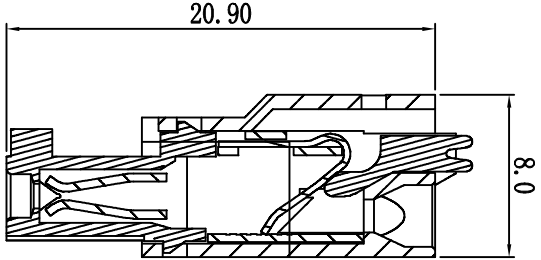

SPECIFICATIONS

Rated (额定参数): 300V, 8A
Dielectric strength (抗电强度): AC1500V/1 Minute
Insulation Resistance (绝缘电阻): 1000MΩ Min
Contact Resistance (接触电阻): 20mΩ Max
Wire Range (线径): .28~16AWG
Strip length (剥线长度): 8-9mm
Temp. range (操作温度): -40 °C~+105 °C
MAX Soldering (瞬时温度): +250 °C, 5s
Housing Material (塑件): PA66 (UL94 V-0)
Contact (端子): Phosphor Bronze, Tin plating (磷铜镀锡)

PITCH RANGE IN MM	NOMINAL DIMENSION RANGE IN MM				
	OVER	OVER	OVER	OVER	OVER
T0 6	10 T0	T0 30	30 T0	60 T0	100 T0
6 10	24	30	60	100	150
±0.10	±0.15	±0.25	±0.30	±0.30	±0.50
					±0.70
					±1.00

Ordering Information

JL15EDGKMM - 350 XX G 0 2

REVISION RECORD			
REV	ECN	DESCRIPTION	DRFT DATE
A0		NEW	21.04.24

DRAW	SHUANGPING ZHENG	SCALE	FIT	JIN 东莞市锦凌电子有限公司 DONGGUAN JINLING ELECTRONIC CO., LTD	
CHECK	LICHAO LIU	UNIT	mm		
APPROVE	YONGLIANG GAO	SIZE	A4		
		SHEET	1/1	PART NO.	JL15EDGKMM-350XXG02
		PROJ.		TITLE:	JL15EDGKMM-3-5-XXP插拔式母座/绿色/带耳