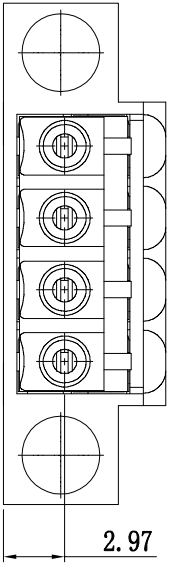

SPECIFICATIONS

Rated (额定参数): 300V, 8A
 Dielectric strength (抗电强度): AC1500V/1 Minute
 Insulation Resistance (绝缘电阻): 1000MΩ Min
 Contact Resistance (接触电阻): 20mΩ Max
 Wire Range (线径): .28~16AWG
 Strip length (剥线长度): 8-9mm
 Temp. range (操作温度): -40 °C~+105 °C
 MAX Soldering (瞬时温度): +250 °C, 5s
 Housing Material (塑件): PA66 (UL94 V-0)
 Contact (端子): Phosphor Bronze, Tin plating (磷铜镀锡)

PITCH RANGE IN MM	NOMINAL DIMENSION RANGE				
	OVER	OVER	OVER	OVER	OVER
T0 6	10	T0 30	30	T0 60	100
6 10	T0 24	30	T0 60	T0 100	150
±0.10	±0.15	±0.25	±0.30	±0.50	±1.00

Ordering Information

JL15EDGKMM - 350 XX G 0 1

REVISION RECORD			
REV	ECN	DESCRIPTION	DATE
A0		NEW	21.04.24

DRAW	SHUANGPING ZHENG	SCALE	FIT	<p>东莞市锦凌电子有限公司 DONGGUAN JINLING ELECTRONIC CO., LTD</p>
CHECK	LICHAO LIU	UNIT	mm	
APPROVE	YONGLIANG GAO	SIZE	A4	
		SHEET	1/1	PART NO.
		PROJ.		JL15EDGKMM-350XXG01
TITLE:				JL15EDGKMM-3-5-XXP插拔式母座/绿色/带耳