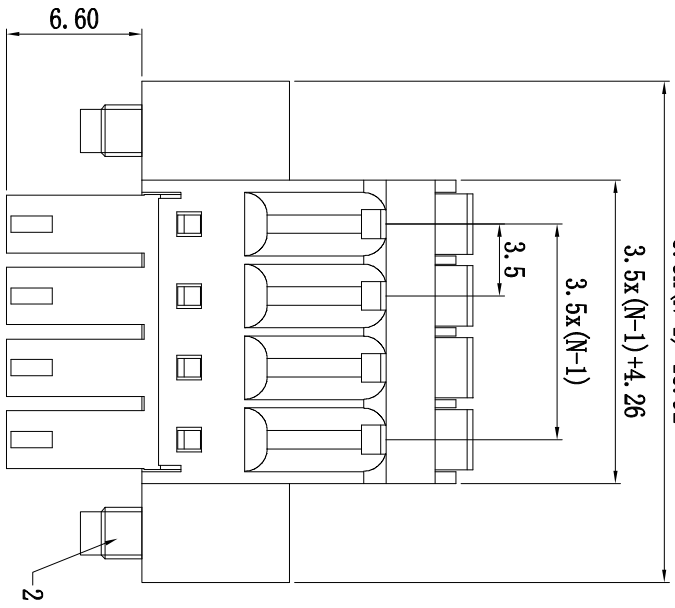

SPECIFICATIONS

Rated (额定参数): 300V, 8A
 Dielectric strength (抗电强度): AC1500V/1 Minute
 Insulation Resistance (绝缘电阻): 1000MΩ Min
 Contact Resistance (接触电阻): 20mΩ Max
 Wire Range (线径): .28~16AWG
 Strip length (剥线长度): 8-9mm
 Temp. range (操作温度): -40 °C~+105 °C
 MAX Soldering (瞬时温度): +250 °C, 5s
 Housing Material (塑件): PA66 (UL94 V-0)
 Contact (端子): Phosphor Bronze, Tin plating (磷铜镀锡)

PITCH RANGE IN MM	NOMINAL DIMENSION RANGE				
	OVER	OVER	OVER	OVER	OVER
T0 6	10	T0 30	30	T0 60	100
6 10	T0 24	30	T0 60	T0 100	150
±0.10	±0.15	±0.25	±0.30	±0.50	±1.00

Ordering Information

JL15EDGKMM - 350 XX G 0 1

REVISION RECORD			
REV	ECN	DESCRIPTION	DATE
A0		NEW	21.04.24

DRAW	SHUANGPING ZHENG	SCALE	FIT	<p>东莞市锦凌电子有限公司 DONGGUAN JINLING ELECTRONIC CO., LTD</p>
CHECK	LICHAO LIU	UNIT	mm	
APPROVE	YONGLIANG GAO	SIZE	A4	
		SHEET	1/1	PART NO.
		PROJ.		JL15EDGKMM-350XXG01
TITLE:				JL15EDGKMM-3-5-XXP插拔式母座/绿色/带耳