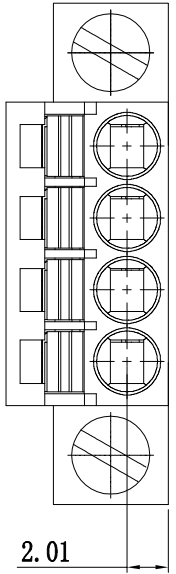

SPECIFICATIONS

Rated (额定参数): 300V, 8A
 Dielectric strength (抗电强度): AC1500V/1 Minute
 Insulation Resistance (绝缘电阻): 1000MΩ Min
 Contact Resistance (接触电阻): 20mΩ Max
 Wire Range (线径): .28~16AWG
 Strip length (剥线长度): 8-9mm
 Temp. range (操作温度): -40 °C~+105 °C
 MAX Soldering (瞬时温度): +250 °C, 5s
 Housing Material (塑件): PA66 (UL94 V-0)
 Contact (端子): Phosphor Bronze, Tin plating (磷铜镀锡)

PITCH RANGE IN MM	NOMINAL DIMENSION RANGE				
	OVER	OVER	OVER	OVER	OVER
T0 6	10	T0 30	30	T0 60	100
6 10	T0 24	30	T0 60	T0 100	150
±0.10	±0.15	±0.25	±0.30	±0.50	±1.00

Ordering Information

JL15EDGKMM - 350 XX G 0 1

REVISION RECORD			
REV	ECN	DESCRIPTION	DATE
A0		NEW	21.04.24

DRAW	SHUANGPING ZHENG	SCALE	FIT	<p>东莞市锦凌电子有限公司 DONGGUAN JINLING ELECTRONIC CO., LTD</p>
CHECK	LICHAO LIU	UNIT	mm	
APPROVE	YONGLIANG GAO	SIZE	A4	
		SHEET	1/1	PART NO.
		PROJ.		JL15EDGKMM-350XXG01
TITLE:				JL15EDGKMM-3-5-XXP插拔式母座/绿色/带耳