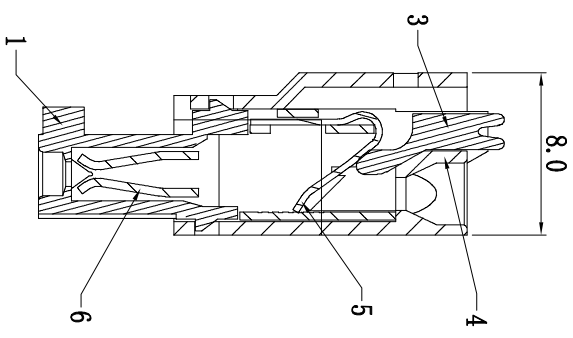

SPECIFICATIONS

Rated (额定参数): 300V, 8A
 Dielectric strength (抗电强度): AC1500V/1 Minute
 Insulation Resistance (绝缘电阻): 1000MΩ Min
 Contact Resistance (接触电阻): 20mΩ Max
 Wire Range (线径): .28~16AWG
 Strip length (剥线长度): 8-9mm
 Temp. range (操作温度): -40 °C~+105 °C
 MAX Soldering (瞬时温度): +250 °C, 5s
 Housing Material (塑件): PA66 (UL94 V-0)
 Contact (端子): Phosphor Bronze, Tin plating (磷铜镀锡)

PITCH RANGE IN MM	NOMINAL DIMENSION RANGE				
	OVER	OVER	OVER	OVER	OVER
T0 6	10	T0 30	30	T0 60	100
6 10	T0 24	30	T0 60	T0 100	150
±0.10	±0.15	±0.25	±0.30	±0.50	±1.00

Ordering Information

JL15EDGKMM - 350 XX G 0 1

REVISION RECORD			
REV	ECN	DESCRIPTION	DATE
A0		NEW	21.04.24

DRAW	SHUANGPING ZHENG	SCALE	FIT	<p>东莞市锦凌电子有限公司 DONGGUAN JINLING ELECTRONIC CO., LTD</p>
CHECK	LICHAO LIU	UNIT	mm	
APPROVE	YONGLIANG GAO	SIZE	A4	
		SHEET	1/1	PART NO.
		PROJ.		JL15EDGKMM-350XXG01
TITLE:				JL15EDGKMM-3-5-XXP插拔式母座/绿色/带耳