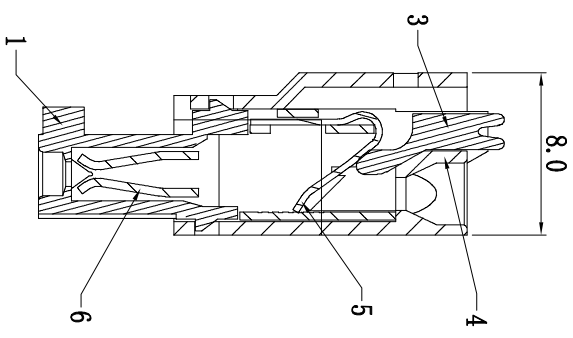

SPECIFICATIONS

Rated (额定参数): 300V, 8A  
 Dielectric strength (抗电强度): AC1500V/1 Minute  
 Insulation Resistance (绝缘电阻): 1000MΩ Min  
 Contact Resistance (接触电阻): 20mΩ Max  
 Wire Range (线径): .28~16AWG  
 Strip length (剥线长度): 8-9mm  
 Temp. range (操作温度): -40 °C~+105 °C  
 MAX Soldering (瞬时温度): +250 °C, 5s  
 Housing Material (塑件): PA66 (UL94 V-0)  
 Contact (端子): Phosphor Bronze, Tin plating (磷铜镀锡)

PITCH RANGE IN MM	NOMINAL DIMENSION RANGE				
	OVER	OVER	OVER	OVER	OVER
T0 6	10	T0 30	30	T0 60	60
T0 10	24	T0 30	60	T0 100	100
T0 10	24	T0 30	60	T0 150	150
±0.10	±0.15	±0.25	±0.30	±0.30	±0.50
				±0.70	±1.00

Ordering Information

JL15EDGKMM - 350 XX G 0 1

REVISION RECORD			
REV	ECN	DESCRIPTION	DATE
A0		NEW	21.04.24

DRAW	SHUANGPING ZHENG	SCALE	FIT	<p><b>JIN</b> 东莞市锦凌电子有限公司 DONGGUAN JINLING ELECTRONIC CO., LTD</p>	
CHECK	LICHAO LIU	UNIT	mm		
APPROVE	YONGLIANG GAO	SIZE	A4		
		SHEET	1/1	PART NO.	JL15EDGKMM-350XXG01
		PROJ.		TITLE:	JL15EDGKMM-3-5-XXP插拔式母座/绿色/带耳