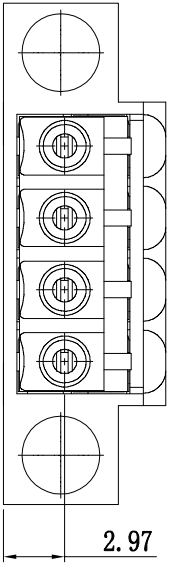

SPECIFICATIONS

Rated (额定参数): 300V, 8A  
 Dielectric strength (抗电强度): AC1500V/1 Minute  
 Insulation Resistance (绝缘电阻): 1000MΩ Min  
 Contact Resistance (接触电阻): 20mΩ Max  
 Wire Range (线径): .28~16AWG  
 Strip length (剥线长度): 8-9mm  
 Temp. range (操作温度): -40 °C~+105 °C  
 MAX Soldering (瞬时温度): +250 °C, 5s  
 Housing Material (塑件): PA66 (UL94 V-0)  
 Contact (端子): Phosphor Bronze, Tin plating (磷铜镀锡)

PITCH RANGE IN MM	NOMINAL DIMENSION RANGE				
	OVER	OVER	OVER	OVER	OVER
T0 6	10	T0 30	30	T0 60	60
T0 10	24	T0 30	60	T0 100	100
T0 10	24	T0 30	60	T0 150	150
±0.10	±0.15	±0.25	±0.30	±0.30	±0.50
				±0.70	±1.00

Ordering Information

JL15EDGKMM - 350 XX G 0 1

REVISION RECORD			
REV	ECN	DESCRIPTION	DATE
A0		NEW	21.04.24

DRAW	SHUANGPING ZHENG	SCALE	FIT	<p><b>JIN</b> 东莞市锦凌电子有限公司 DONGGUAN JINLING ELECTRONIC CO., LTD</p>	
CHECK	LICHAO LIU	UNIT	mm		
APPROVE	YONGLIANG GAO	SIZE	A4		
		SHEET	1/1	PART NO.	JL15EDGKMM-350XXG01
		PROJ.		TITLE:	JL15EDGKMM-3-5-XXP插拔式母座/绿色/带耳