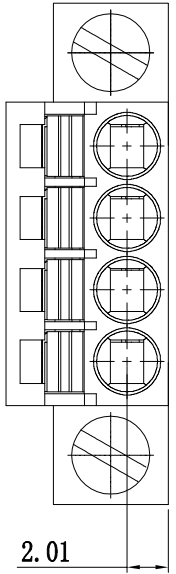

SPECIFICATIONS

Rated (额定参数): 300V, 8A  
 Dielectric strength (抗电强度): AC1500V/1 Minute  
 Insulation Resistance (绝缘电阻): 1000MΩ Min  
 Contact Resistance (接触电阻): 20mΩ Max  
 Wire Range (线径): .28~16AWG  
 Strip length (剥线长度): 8-9mm  
 Temp. range (操作温度): -40 °C~+105 °C  
 MAX Soldering (瞬时温度): +250 °C, 5s  
 Housing Material (塑件): PA66 (UL94 V-0)  
 Contact (端子): Phosphor Bronze, Tin plating (磷铜镀锡)

PITCH RANGE IN MM	NOMINAL DIMENSION RANGE				
	OVER	OVER	OVER	OVER	OVER
T0 6	10	T0 30	30	T0 60	60
T0 10	24	T0 30	60	T0 100	100
T0 10	24	T0 30	60	T0 150	150
±0.10	±0.15	±0.25	±0.30	±0.30	±0.50
				±0.70	±1.00

Ordering Information

JL15EDGKMM - 350 XX G 0 1

REVISION RECORD			
REV	ECN	DESCRIPTION	DATE
A0		NEW	21.04.24

DRAW	SHUANGPING ZHENG	SCALE	FIT	<p><b>JIN</b> 东莞市锦凌电子有限公司 DONGGUAN JINLING ELECTRONIC CO., LTD</p>	
CHECK	LICHAO LIU	UNIT	mm		
APPROVE	YONGLIANG GAO	SIZE	A4		
		SHEET	1/1	PART NO.	JL15EDGKMM-350XXG01
		PROJ.		TITLE:	JL15EDGKMM-3-5-XXP插拔式母座/绿色/带耳