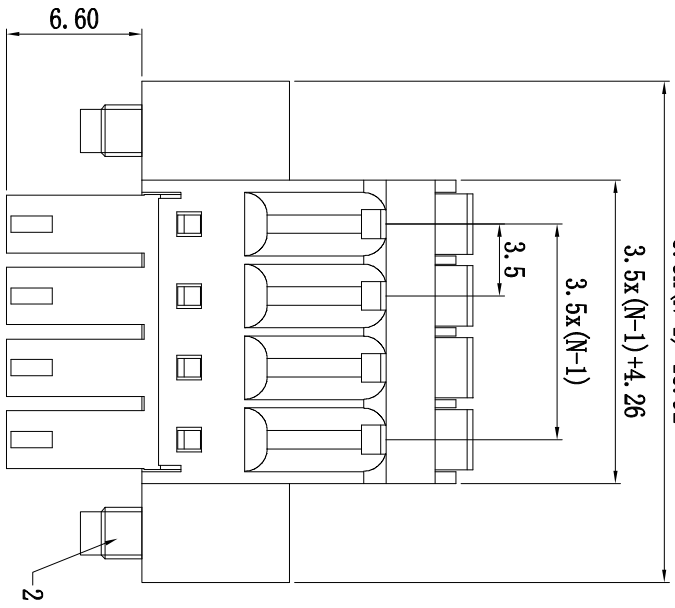

SPECIFICATIONS

Rated (额定参数): 300V, 8A  
 Dielectric strength (抗电强度): AC1500V/1 Minute  
 Insulation Resistance (绝缘电阻): 1000MΩ Min  
 Contact Resistance (接触电阻): 20mΩ Max  
 Wire Range (线径): .28~16AWG  
 Strip length (剥线长度): 8-9mm  
 Temp. range (操作温度): -40 °C~+105 °C  
 MAX Soldering (瞬时温度): +250 °C, 5s  
 Housing Material (塑件): PA66 (UL94 V-0)  
 Contact (端子): Phosphor Bronze, Tin plating (磷铜镀锡)

PITCH RANGE IN MM	NOMINAL DIMENSION RANGE				
	OVER	OVER	OVER	OVER	OVER
T0 6	10	T0 30	30	T0 60	60
T0 10	24	T0 30	60	T0 100	100
T0 10	24	T0 30	60	T0 150	150
±0.10	±0.15	±0.25	±0.30	±0.30	±0.50
				±0.70	±1.00

Ordering Information

JL15EDGKMM - 350 XX G 0 1

REVISION RECORD			
REV	ECN	DESCRIPTION	DATE
A0		NEW	21.04.24

DRAW	SHUANGPING ZHENG	SCALE	FIT	<p><b>JIN</b> 东莞市锦凌电子有限公司 DONGGUAN JINLING ELECTRONIC CO., LTD</p>	
CHECK	LICHAO LIU	UNIT	mm		
APPROVE	YONGLIANG GAO	SIZE	A4		
		SHEET	1/1	PART NO.	JL15EDGKMM-350XXG01
		PROJ.		TITLE:	JL15EDGKMM-3-5-XXP插拔式母座/绿色/带耳