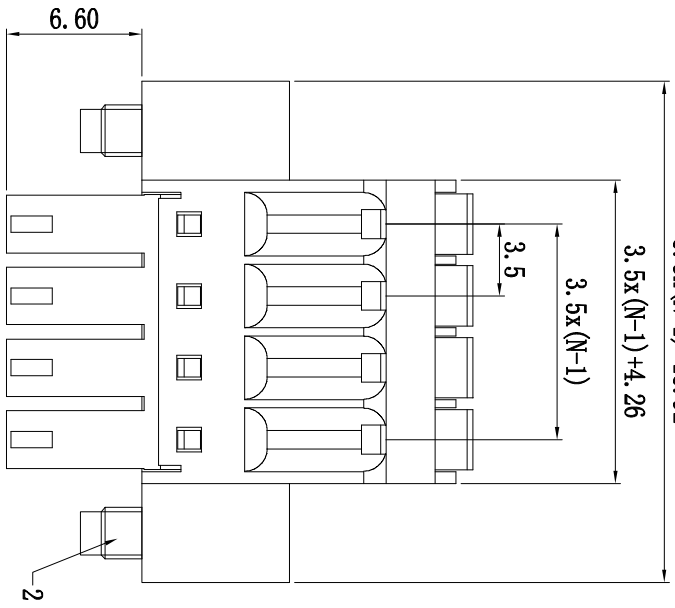

SPECIFICATIONS

Rated (额定参数): 300V, 8A
 Dielectric strength (抗电强度): AC1500V/1 Minute
 Insulation Resistance (绝缘电阻): 1000MΩ Min
 Contact Resistance (接触电阻): 20mΩ Max
 Wire Range (线径): .28~16AWG
 Strip length (剥线长度): 8-9mm
 Temp. range (操作温度): -40 °C~+105 °C
 MAX Soldering (瞬时温度): +250 °C, 5s
 Housing Material (塑件): PA66 (UL94 V-0)
 Contact (端子): Phosphor Bronze, Tin plating (磷铜镀锡)

PITCH RANGE IN MM	NOMINAL DIMENSION RANGE				
	OVER	OVER	OVER	OVER	OVER
T0 6	10	T0 30	30	T0 60	100
6 10	T0 24	30	T0 60	T0 100	150
±0.10	±0.15	±0.25	±0.30	±0.30	±0.50
					±0.70
					±1.00

Ordering Information

JL15EDGKMM - 350 XX G 0 1

REVISION RECORD			
REV	ECN	DESCRIPTION	DATE
A0		NEW	21.04.24

DRAW	SHUANGPING ZHENG	SCALE	FIT	<p>东莞市锦凌电子有限公司 DONGGUAN JINLING ELECTRONIC CO., LTD</p>	PART NO.	JL15EDGKMM-350XXG01
CHECK	LICHAO LIU	UNIT	mm			
APPROVE	YONGLIANG GAO	SIZE	A4			
		SHEET	1/1	TITLE:		JL15EDGKMM-3-5-XXP插拔式母座/绿色/带耳