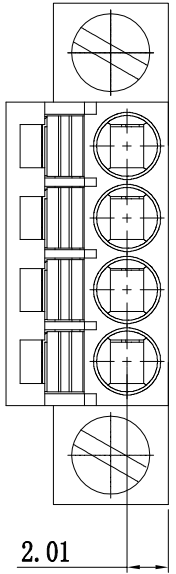

SPECIFICATIONS

Rated (额定参数): 300V, 8A
 Dielectric strength (抗电强度): AC1500V/1 Minute
 Insulation Resistance (绝缘电阻): 1000MΩ Min
 Contact Resistance (接触电阻): 20mΩ Max
 Wire Range (线径): .28~16AWG
 Strip length (剥线长度): 8-9mm
 Temp. range (操作温度): -40 °C~+105 °C
 MAX Soldering (瞬时温度): +250 °C, 5s
 Housing Material (塑件): PA66 (UL94 V-0)
 Contact (端子): Phosphor Bronze, Tin plating (磷铜镀锡)

PITCH RANGE IN MM	NOMINAL DIMENSION RANGE				
	OVER	OVER	OVER	OVER	OVER
T0 6	10	T0 30	30	T0 60	100
6 10	T0 24	30	T0 60	T0 100	150
±0.10	±0.15	±0.25	±0.30	±0.30	±0.50
					±0.70
					±1.00

Ordering Information

JL15EDGKMM - 350 XX G 0 1

REVISION RECORD			
REV	ECN	DESCRIPTION	DATE
A0		NEW	21.04.24

DRAW	SHUANGPING ZHENG	SCALE	FIT	<p>东莞市锦凌电子有限公司 DONGGUAN JINLING ELECTRONIC CO., LTD</p>	PART NO.	JL15EDGKMM-350XXG01
CHECK	LICHAO LIU	UNIT	mm			
APPROVE	YONGLIANG GAO	SIZE	A4			
		SHEET	1/1	TITLE:		JL15EDGKMM-3-5-XXP插拔式母座/绿色/带耳