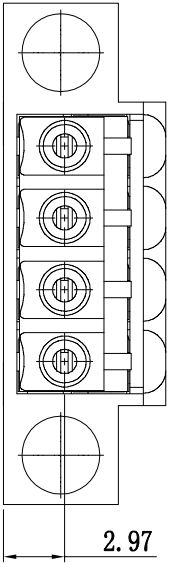

SPECIFICATIONS

Rated (额定参数): 300V, 8A
 Dielectric strength (抗电强度): AC1500V/1 Minute
 Insulation Resistance (绝缘电阻): 1000MΩ Min
 Contact Resistance (接触电阻): 20mΩ Max
 Wire Range (线径): .28~16AWG
 Strip length (剥线长度): 8-9mm
 Temp. range (操作温度): -40 °C~+105 °C
 MAX Soldering (瞬时温度): +250 °C, 5s
 Housing Material (塑件): PA66 (UL94 V-0)
 Contact (端子): Phosphor Bronze, Tin plating (磷铜镀锡)

PITCH RANGE IN MM	NOMINAL DIMENSION RANGE				
	OVER	OVER	OVER	OVER	OVER
T0 6	10	T0 30	30	T0 60	100
6 10	T0 24	30	T0 60	T0 100	150
±0.10	±0.15	±0.25	±0.30	±0.30	±0.50
					±0.70
					±1.00

Ordering Information

JL15EDGKMM - 350 XX G 0 1

REVISION RECORD			
REV	ECN	DESCRIPTION	DATE
A0		NEW	21.04.24

DRAW	SHUANGPING ZHENG	SCALE	FIT	<p>东莞市锦凌电子有限公司 DONGGUAN JINLING ELECTRONIC CO., LTD</p>	PART NO.	JL15EDGKMM-350XXG01
CHECK	LICHAO LIU	UNIT	mm			
APPROVE	YONGLIANG GAO	SIZE	A4			
		SHEET	1/1	TITLE:		JL15EDGKMM-3-5-XXP插拔式母座/绿色/带耳