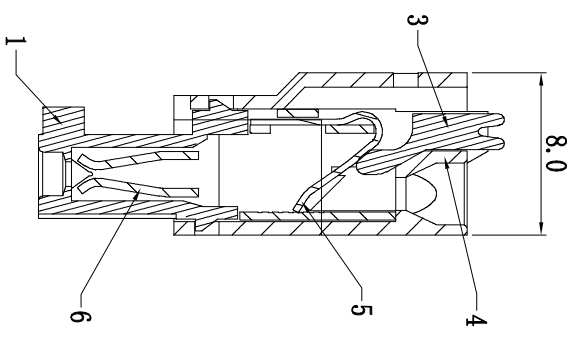

SPECIFICATIONS

Rated (额定参数): 300V, 8A
 Dielectric strength (抗电强度): AC1500V/1 Minute
 Insulation Resistance (绝缘电阻): 1000MΩ Min
 Contact Resistance (接触电阻): 20mΩ Max
 Wire Range (线径): .28~16AWG
 Strip length (剥线长度): 8-9mm
 Temp. range (操作温度): -40 °C~+105 °C
 MAX Soldering (瞬时温度): +250 °C, 5s
 Housing Material (塑件): PA66 (UL94 V-0)
 Contact (端子): Phosphor Bronze, Tin plating (磷铜镀锡)

PITCH RANGE IN MM	NOMINAL DIMENSION RANGE				
	OVER	OVER	OVER	OVER	OVER
T0 6	10	T0 30	30	T0 60	100
6 10	T0 24	30	T0 60	T0 100	150
±0.10	±0.15	±0.25	±0.30	±0.30	±0.50
					±0.70
					±1.00

Ordering Information

JL15EDGKMM - 350 XX G 0 1

REVISION RECORD			
REV	ECN	DESCRIPTION	DATE
A0		NEW	21.04.24

DRAW	SHUANGPING ZHENG	SCALE	FIT	<p>东莞市锦凌电子有限公司 DONGGUAN JINLING ELECTRONIC CO., LTD</p>	PART NO.	JL15EDGKMM-350XXG01
CHECK	LICHAO LIU	UNIT	mm			
APPROVE	YONGLIANG GAO	SIZE	A4			
		SHEET	1/1	TITLE:		JL15EDGKMM-3-5-XXP插拔式母座/绿色/带耳