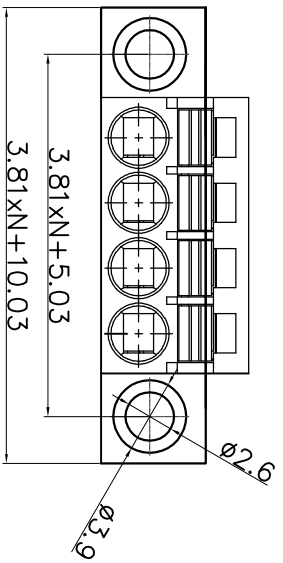

SPECIFICATIONS

Rated(额定参数): 300V,8A
 Dielectric strength(抗电强度): AC1500V/1 Minute
 Insulation Resistance(绝缘电阻):1000MΩ Min
 Contact Resistance(接触电阻):20mΩ Max
 Wire Range(线径):28~16AWG
 Strip length(剥线长度):8~9mm
 Temp. range(操作温度): -40℃~+105℃
 MAX Soldering(瞬时温度):+250℃,5s

Housing Material(塑件): PA66 (UL94 V-0)
 Contact(端子): Phosphor Bronze, Tin plating(磷铜镀锡)

PITCH RANGE IN MM	NOMINAL DIMENSION RANGE IN MM					
	OVER 6	OVER 10	TO 24	OVER 30	TO 60	OVER 100
±0.10	±0.15	±0.25	±0.30	±0.30	±0.50	±0.70
						±1.00

Ordering Information

JL15EDGKNM - 381 XX G 0 1

Pitch 381=3.81PH
 No.of pins 2P,3P,4P~24P
 Housing Color B=Black, G=Green, U=Blue, R=Red, W=White, Y=Yellow, O=Orange, F=Grey
 Packing 0=Pe, bog, A=Tray

REVISION RECORD			
REV	ECN	DESCRIPTION	DATE

DRAW	SHUANGPING ZHENG
CHECK	LICHAO LIU
APPROVE	YONGLANG GAO

SCALE	FIT
UNIT	mm
SIZE	A4
SHEET	1/1
PROJ.	

JILIN 东莞市锦凌电子有限公司
 DONGGUAN JINLING ELECTRONIC CO., LTD

PART NO. JL15EDGKNM-381XXG01
 TITLE: JL15EDGKNM-3.81-XXP插拔式母座/带耳/绿色