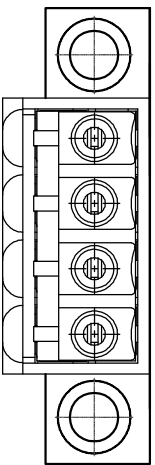

SPECIFICATIONS

Rated(额定参数): 300V,8A
 Dielectric strength(抗电强度): AC1500V/1 Minute
 Insulation Resistance(绝缘电阻):1000MΩ Min
 Contact Resistance(接触电阻):20mΩ Max
 Wire Range(线径):28~16AWG
 Strip length(剥线长度):8~9mm
 Temp. range(操作温度): -40℃~+105℃
 MAX Soldering(瞬时温度):+250℃,5s

Housing Material(塑件): PA66 (UL94 V-0)
 Contact(端子): Phosphor Bronze, Tin plating(磷铜镀锡)

PITCH RANGE IN MM	NOMINAL DIMENSION RANGE IN MM					
	OVER 6	OVER 10	TO 24	OVER 30	TO 60	OVER 100
±0.10	±0.15	±0.25	±0.30	±0.30	±0.50	±0.70
						±1.00

Ordering Information

JL15EDGKNM - 381 XX G 0 1

Pitch 381=3.81PH
 No.of pins 2P,3P,4P~24P
 Housing Color B=Black, G=Green, U=Blue, R=Red, W=White, Y=Yellow, O=Orange, F=Grey
 Packing 0=Pe, bog, A=Tray

REVISION RECORD			
REV	ECN	DESCRIPTION	DATE