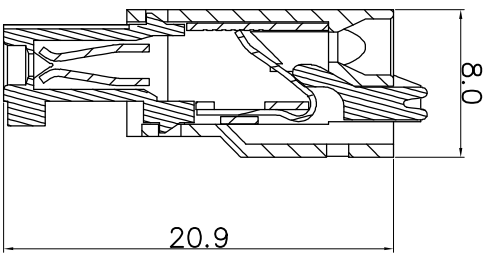

SPECIFICATIONS

Rated(额定参数): 300V,8A
 Dielectric strength(抗电强度): AC1500V/1 Minute
 Insulation Resistance(绝缘电阻):1000MΩ Min
 Contact Resistance(接触电阻):20mΩ Max
 Wire Range(线径):28~16AWG
 Strip length(剥线长度):8~9mm
 Temp. range(操作温度): -40℃~+105℃
 MAX Soldering(瞬时温度):+250℃,5s

Housing Material(塑件): PA66 (UL94 V-0)
 Contact(端子): Phosphor Bronze, Tin plating(磷铜镀锡)

PITCH RANGE IN MM	NOMINAL DIMENSION RANGE IN MM					
	OVER 6	OVER 10	TO 24	OVER 30	TO 60	OVER 100
±0.10	±0.15	±0.25	±0.30	±0.30	±0.50	±0.70
						±1.00

Ordering Information

JL15EDGKNM - 381 XX G 0 1

Pitch 381=3.81PH
 No.of pins 2P,3P,4P~24P
 Housing Color B=Black, G=Green, U=Blue, R=Red, W=White, Y=Yellow, O=Orange, F=Grey
 Packing 0=Pe, bog, A=Tray

REVISION RECORD			
REV	ECN	DESCRIPTION	DATE