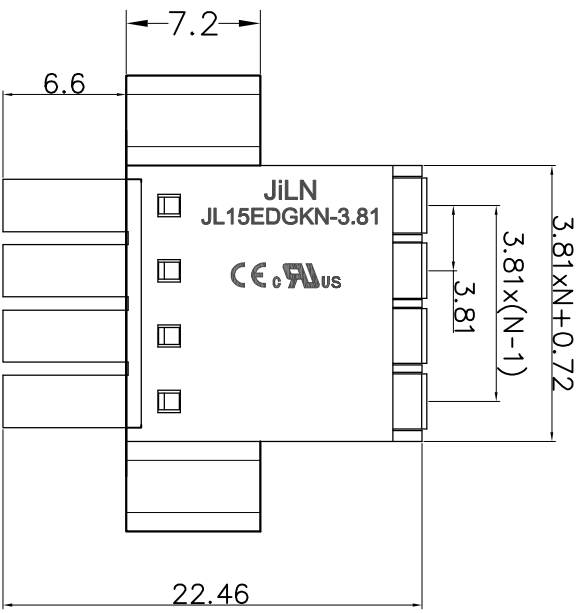

SPECIFICATIONS

Rated(额定参数): 300V,8A
 Dielectric strength(抗电强度): AC1500V/1 Minute
 Insulation Resistance(绝缘电阻):1000MΩ Min
 Contact Resistance(接触电阻):20mΩ Max
 Wire Range(线径):28~16AWG
 Strip length(剥线长度):8~9mm
 Temp. range(操作温度): -40℃~+105℃
 MAX Soldering(瞬时温度):+250℃,5s

Housing Material(塑件): PA66 (UL94 V-0)
 Contact(端子): Phosphor Bronze, Tin plating(磷铜镀锡)

PITCH RANGE IN MM	NOMINAL DIMENSION RANGE IN MM					
	OVER 6	OVER 10	TO 24	OVER 30	TO 60	OVER 100
±0.10	±0.15	±0.25	±0.30	±0.30	±0.50	±0.70
						±1.00

Ordering Information

JL15EDGKNM - 381 XX G 0 1

Pitch 381=3.81PH
 No.of pins 2P,3P,4P~24P
 Housing Color B=Black, G=Green, U=Blue, R=Red, W=White, Y=Yellow, O=Orange, F=Grey
 Packing 0=Pe, bog, A=Tray

REVISION RECORD			
REV	ECN	DESCRIPTION	DATE

DRAW	SHUANGPING ZHENG
CHECK	LICHAO LIU
APPROVE	YONGLANG GAO

SCALE	FIT
UNIT	mm
SIZE	A4
SHEET	1/1
PROJ.	

JILIN 东莞市锦凌电子有限公司
 DONGGUAN JINLING ELECTRONIC CO., LTD

PART NO. JL15EDGKNM-381XXG01
 TITLE: JL15EDGKNM-3.81-XXP插拔式母座/带耳/绿色