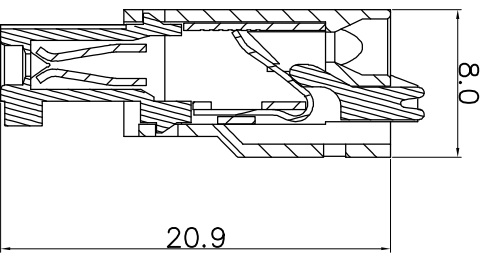

Housing Material(塑件): PA66 (UL94 V-0)  
 Contact(端子): Phosphor Bronze, Tin plating(磷铜镀锡)

PITCH RANGE IN MM	NOMINAL DIMENSION RANGE IN MM					
	OVER 6	OVER 10	TO 24	OVER 30	TO 60	OVER 100
±0.10	±0.15	±0.25	±0.30	±0.30	±0.50	±0.70
						±1.00

**Ordering Information**

**JL15EDGKNM - 381 XX G 0 1**

Pitch  
381=3.81PH

No.of pins  
2P,3P,4P~24P

Housing Color  
B=Black  
G=Green  
U=Blue  
R=Red  
W=White  
Y=Yellow  
O=Orange  
F=Grey

Packing  
0=Pe bag  
A=Tray

REVISION RECORD			
REV	ECN	DESCRIPTION	DATE

DRAW	SHUANGPING ZHENG		SCALE	FIT	PART NO.	TITLE:
	CHECK	LICHAO LIU	UNIT	mm		
APPROVE	YONGLANG GAO		SIZE	A4	JL15EDGKNM-381XXG01	JL15EDGKNM-3.81-XXP插拔式母座/带耳/绿色
			SHEET	1/1		
			PROJ.			