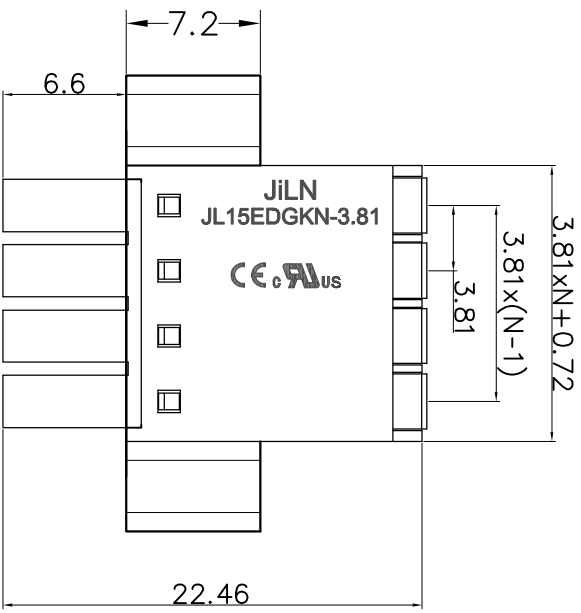

**Ordering Information**

**JL15EDGKNM - 381 XX G 0 1**

Pitch  
381=3.81PH

No.of pins  
2P,3P,4P~24P

Housing Color  
B=Black  
G=Green  
U=Blue  
R=Red  
W=White  
Y=Yellow  
O=Orange  
F=Grey

Packing  
0=Pe bag  
A=Tray

REVISION RECORD			
REV	ECN	DESCRIPTION	DATE

DRAW	SHUANGPING ZHENG		SCALE	FIT	PART NO.	TITLE:
	CHECK	LICHAO LIU	UNIT	mm		
APPROVE	YONGLANG GAO		SIZE	A4	JL15EDGKNM-381XXG01	JL15EDGKNM-3.81-XXP插拔式母座/带耳/绿色
			SHEET	1/1		
			PROJ.			