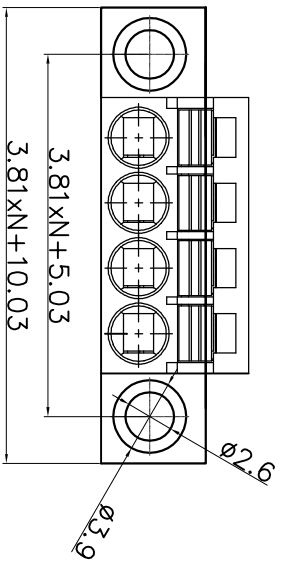

Housing Material(塑件): PA66 (UL94 V-0)  
 Contact(端子): Phosphor Bronze, Tin plating(磷铜镀锡)

PITCH RANGE IN MM	NOMINAL DIMENSION RANGE IN MM					
	OVER 6	OVER 10	TO 24	OVER 30	TO 60	OVER 100
±0.10	±0.15	±0.25	±0.30	±0.30	±0.50	±0.70
						±1.00

**Ordering Information**

**JL15EDGKNM - 381 XX G 0 1**

Pitch  
381=3.81PH

No.of pins  
2P,3P,4P~24P

Housing Color  
B=Black  
G=Green  
U=Blue  
R=Red  
W=White  
Y=Yellow  
O=Orange  
F=Grey

Packing  
0=Pe bag  
A=Tray

REVISION RECORD			
REV	ECN	DESCRIPTION	DATE

DRAW	SHUANGPING ZHENG		SCALE	FIT	PART NO.	TITLE:
	CHECK	LICHAO LIU	UNIT	mm		
APPROVE	YONGLANG GAO		SIZE	A4	JL15EDGKNM-381XXG01	JL15EDGKNM-3.81-XXP插拔式母座/带耳/绿色
			SHEET	1/1		
			PROJ.			