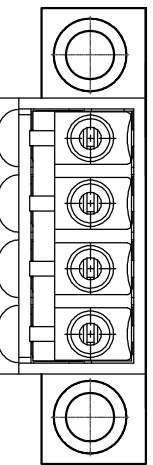

Housing Material(塑件): PA66 (UL94 V-0)  
 Contact(端子): Phosphor Bronze, Tin plating(磷铜镀锡)

PITCH RANGE IN MM	NOMINAL DIMENSION RANGE IN MM					
	OVER 6	OVER 10	TO 24	OVER 30	TO 60	OVER 100
±0.10	±0.15	±0.25	±0.30	±0.30	±0.50	±0.70
						±1.00

**Ordering Information**

**JL15EDGKNM - 381 XX G 0 1**

Pitch  
381=3.81PH

No.of pins  
2P,3P,4P~24P

Housing Color  
B=Black  
G=Green  
U=Blue  
R=Red  
W=White  
Y=Yellow  
O=Orange  
F=Grey

Packing  
0=Pe bag  
A=Tray

REVISION RECORD			
REV	ECN	DESCRIPTION	DATE

DRAW	SHUANGPING ZHENG		SCALE	FIT	PART NO.	TITLE:
	CHECK	LICHAO LIU	UNIT	mm		
APPROVE	YONGLANG GAO		SIZE	A4	JL15EDGKNM-381XXG01	JL15EDGKNM-3.81-XXP插拔式母座/带耳/绿色
			SHEET	1/1		
			PROJ.			