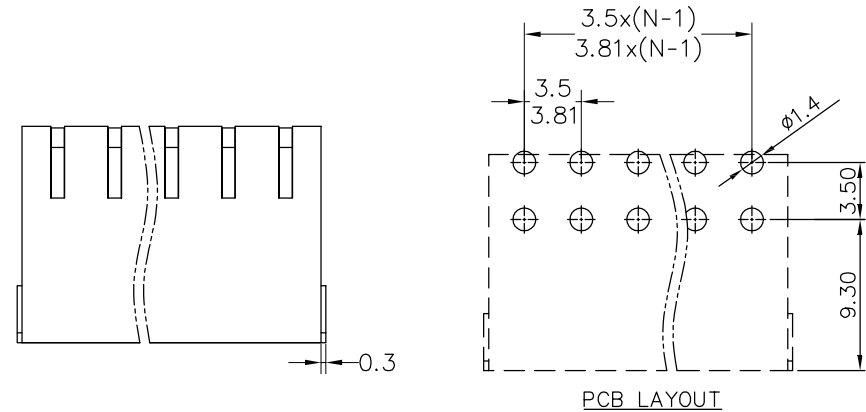

Temp. range(操作温度): -40℃~+105℃

MAX Soldering(瞬时温度):+250℃,5s

Housing Material(塑件): PA66 (UL94 V-0)

Contact(端子): Brass, Tin plating(黄铜镀锡)

PITCH RANGE IN MM			NOMINAL DIMENSION RANGE IN MM				
T0	OVER 6	OVER 10	T0	OVER 30	OVER 60	OVER 100	OVER 150
6	TO 10	TO 24	30	TO 60	TO 100	TO 150	
±0.10	±0.15	±0.25	±0.30	±0.30	±0.50	±0.70	±1.00

Ordering Information

JL15EDGKNR - XXX XX X X 1

- Pitch
350=3.5PH
381=3.81PH
- No.of pins
4P~48P
- Housing Color
B=Black
G=Green
U=Blue
R=Red
W=White
Y=Yellow
O=Orange
E=Grey
- Packing
O=Pe bag
A=Tray
T=Tube