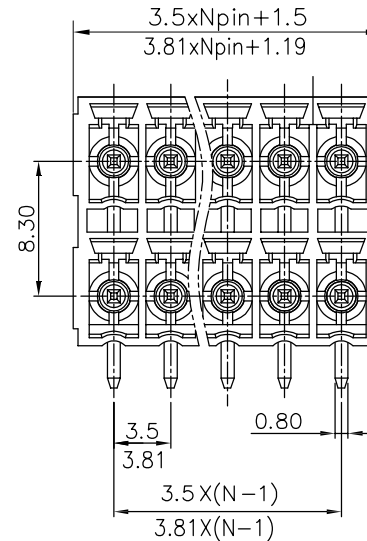

Temp. range(操作温度): -40℃~+105℃

MAX Soldering(瞬时温度):+250℃,5s

Housing Material(塑件): PA66 (UL94 V-0)

Contact(端子): Brass, Tin plating(黄铜镀锡)

PITCH RANGE IN MM			NOMINAL DIMENSION RANGE IN MM				
T0	OVER 6	OVER 10	T0	OVER 30	OVER 60	OVER 100	OVER 150
6	TO 10	TO 24	30	TO 60	TO 100	TO 150	
±0.10	±0.15	±0.25	±0.30	±0.30	±0.50	±0.70	±1.00

Ordering Information

JL15EDGKNR - XXX XX X X 1

- Pitch
350=3.5PH
381=3.81PH
- No.of pins
4P~48P
- Housing Color
B=Black
G=Green
U=Blue
R=Red
W=White
Y=Yellow
O=Orange
E=Grey
- Packing
O=Pe bag
A=Tray
T=Tube