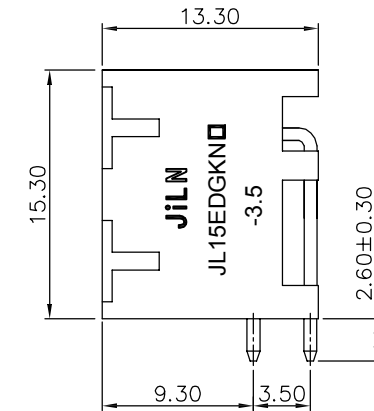

Temp. range(操作温度): -40℃~+105℃

MAX Soldering(瞬时温度):+250℃,5s

Housing Material(塑件): PA66 (UL94 V-0)

Contact(端子): Brass, Tin plating(黄铜镀锡)

PITCH RANGE IN MM			NOMINAL DIMENSION RANGE IN MM				
T0	OVER 6	OVER 10	T0	OVER 30	OVER 60	OVER 100	OVER 150
6	TO 10	TO 24	30	TO 60	TO 100	TO 150	
±0.10	±0.15	±0.25	±0.30	±0.30	±0.50	±0.70	±1.00

Ordering Information

JL15EDGKNR - XXX XX X X 1

- Pitch
350=3.5PH
381=3.81PH
- No.of pins
4P~48P
- Housing Color
B=Black
G=Green
U=Blue
R=Red
W=White
Y=Yellow
O=Orange
E=Grey
- Packing
O=Pe bag
A=Tray
T=Tube