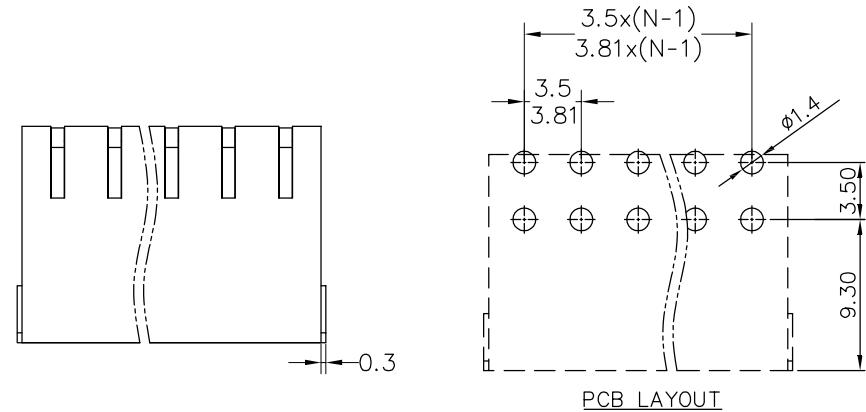

Temp. range(操作温度): -40℃~+105℃

MAX Soldering(瞬时温度):+250℃,5s

Housing Material(塑件): PA66 (UL94 V-0)

Contact(端子): Brass, Tin plating(黄铜镀锡)

PITCH RANGE IN MM			NOMINAL DIMENSION RANGE IN MM				
T0	OVER 6	OVER 10	T0	OVER 30	OVER 60	OVER 100	OVER 150
6	TO 10	TO 24	30	TO 60	TO 100	TO 150	
±0.10	±0.15	±0.25	±0.30	±0.30	±0.50	±0.70	±1.00

Ordering Information

JL15EDGKNR - XXX XX X X 1

- Pitch
350=3.5PH
381=3.81PH
- No.of pins
4P~48P
- Housing Color
B=Black
G=Green
U=Blue
R=Red
W=White
Y=Yellow
O=Orange
E=Grey
- Packing
0=Pe bag
A=Tray
T=Tube