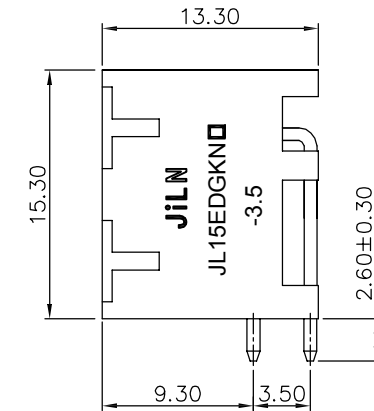

Temp. range(操作温度): -40℃~+105℃

MAX Soldering(瞬时温度):+250℃,5s

Housing Material(塑件): PA66 (UL94 V-0)

Contact(端子): Brass, Tin plating(黄铜镀锡)

PITCH RANGE IN MM			NOMINAL DIMENSION RANGE IN MM				
T0	OVER 6	OVER 10	T0	OVER 30	OVER 60	OVER 100	OVER 150
6	TO 10	TO 24	30	TO 60	TO 100	TO 150	
±0.10	±0.15	±0.25	±0.30	±0.30	±0.50	±0.70	±1.00

Ordering Information

JL15EDGKNR - XXX XX X X 1

- Pitch
350=3.5PH
381=3.81PH
- No.of pins
4P~48P
- Housing Color
B=Black
G=Green
U=Blue
R=Red
W=White
Y=Yellow
O=Orange
E=Grey
- Packing
0=Pe bag
A=Tray
T=Tube