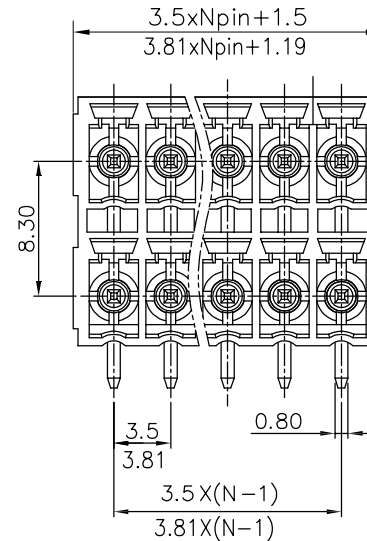

Temp. range(操作温度): -40℃~+105℃

MAX Soldering(瞬时温度):+250℃,5s

Housing Material(塑件): PA66 (UL94 V-0)

Contact(端子): Brass, Tin plating(黄铜镀锡)

PITCH RANGE IN MM			NOMINAL DIMENSION RANGE IN MM				
T0	OVER 6	OVER 10	T0	OVER 30	OVER 60	OVER 100	OVER 150
6	TO 10	TO 24	30	TO 60	TO 100	TO 150	
±0.10	±0.15	±0.25	±0.30	±0.30	±0.50	±0.70	±1.00

Ordering Information

JL15EDGKNR - XXX XX X X 1

- Pitch
350=3.5PH
381=3.81PH
- No.of pins
4P~48P
- Housing Color
B=Black
G=Green
U=Blue
R=Red
W=White
Y=Yellow
O=Orange
E=Grey
- Packing
0=Pe bag
A=Tray
T=Tube