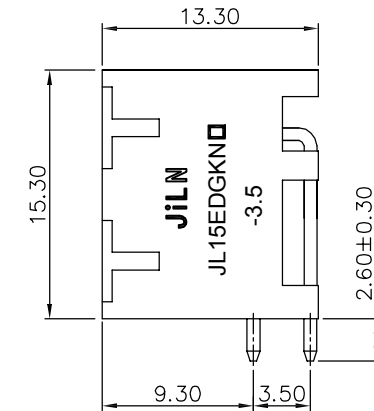

Housing Material(塑件): PA66 (UL94 V-0)

Contact(端子): Brass, Tin plating(黄铜镀锡)

REVISION RECORD				
REV	ECN	DESCRIPTION	DRFT	DATE
AO		NEW		21.07.05

PITCH RANGE IN MM			NOMINAL DIMENSION RANGE IN MM				
T0	OVER 6	OVER 10	T0	OVER 30	OVER 60	OVER 100	OVER 150
6	TO 10	TO 24	30	TO 60	TO 100	TO 150	
±0.10	±0.15	±0.25	±0.30	±0.30	±0.50	±0.70	±1.00

Ordering Information
JL15EDGKNR - XXX XX X X 1

- Pitch
350=3.5PH
381=3.81PH
- No.of pins
4P~48P
- Housing Color
B=Black
G=Green
U=Blue
R=Red
W=White
Y=Yellow
O=Orange
E=Grey
- Packing
O=Pe bag
A=Tray
T=Tube