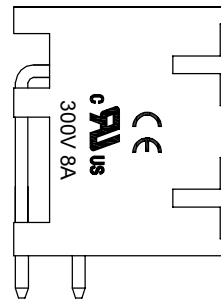

Housing Material(塑件): PA66 (UL94 V-0)

Contact(端子): Brass, Tin plating(黄铜镀锡)

REVISION RECORD				
REV	ECN	DESCRIPTION	DRFT	DATE
AO		NEW		21.07.05

PITCH RANGE IN MM			NOMINAL DIMENSION RANGE IN MM				
T0	OVER 6	OVER 10	T0	OVER 30	OVER 60	OVER 100	OVER 150
6	TO 10	TO 24	30	TO 60	TO 100	TO 150	
±0.10	±0.15	±0.25	±0.30	±0.30	±0.50	±0.70	±1.00

Ordering Information
JL15EDGKNR - XXX XX X X 1

- Pitch
350=3.5PH
381=3.81PH
- No.of pins
4P~48P
- Housing Color
B=Black
G=Green
U=Blue
R=Red
W=White
Y=Yellow
O=Orange
E=Grey
- Packing
O=Pe bag
A=Tray
T=Tube

DRAW	SHUANGPING ZHENG	SCALE	FIT	东莞市锦凌电子有限公司 DONGGUAN JINLING ELECTRONIC CO.,LTD	
		UNIT	mm		
CHECK	LICHAO LIU	SIZE	A4		
		SHEET	1/1		
APPROVE	YONGLIANG GAO	PROJ.		PART NO.	JL15EDGKNR-XXXXXXXX1
				TITLE:	JL15EDGKNR-3.5(3.81)-2XNP插拔式公座/弯脚/绿色