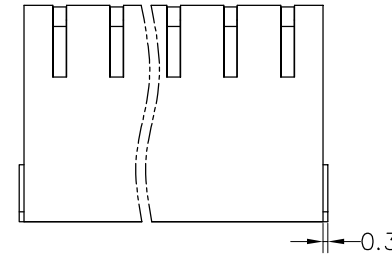

Housing Material(塑件): PA66 (UL94 V-0)

Contact(端子): Brass, Tin plating(黄铜镀锡)

REVISION RECORD				
REV	ECN	DESCRIPTION	DRFT	DATE
AO		NEW		21.07.05

PITCH RANGE IN MM			NOMINAL DIMENSION RANGE IN MM				
T0	OVER 6	OVER 10	T0	OVER 30	OVER 60	OVER 100	OVER 150
6	TO 10	TO 24	30	TO 60	TO 100	TO 150	
±0.10	±0.15	±0.25	±0.30	±0.30	±0.50	±0.70	±1.00

Ordering Information
JL15EDGKNR - XXX XX X X 1

- Pitch
350=3.5PH
381=3.81PH
- No.of pins
4P~48P
- Housing Color
B=Black
G=Green
U=Blue
R=Red
W=White
Y=Yellow
O=Orange
E=Grey
- Packing
O=Pe bag
A=Tray
T=Tube