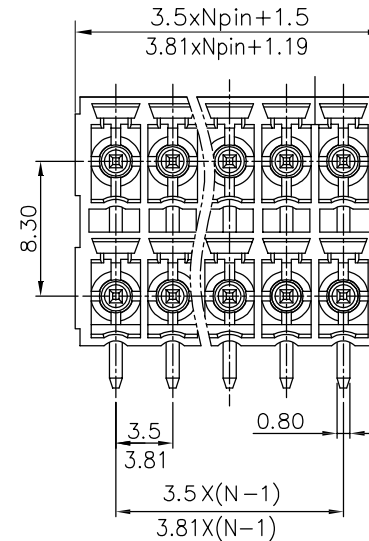

Housing Material(塑件): PA66 (UL94 V-0)

Contact(端子): Brass, Tin plating(黄铜镀锡)

REVISION RECORD				
REV	ECN	DESCRIPTION	DRFT	DATE
AO		NEW		21.07.05

PITCH RANGE IN MM			NOMINAL DIMENSION RANGE IN MM				
T0	OVER 6	OVER 10	T0	OVER 30	OVER 60	OVER 100	OVER 150
6	TO 10	TO 24	30	TO 60	TO 100	TO 150	
±0.10	±0.15	±0.25	±0.30	±0.30	±0.50	±0.70	±1.00

Ordering Information
JL15EDGKNR - XXX XX X X 1

- Pitch
350=3.5PH
381=3.81PH
- No.of pins
4P~48P
- Housing Color
B=Black
G=Green
U=Blue
R=Red
W=White
Y=Yellow
O=Orange
E=Grey
- Packing
O=Pe bag
A=Tray
T=Tube