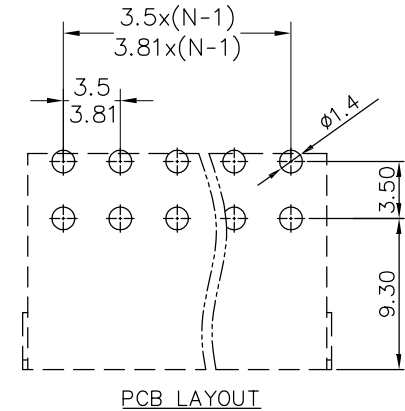

HSF RoHS

SPECIFICATIONS

Rated(额定参数): 300V,8A

Dielectric strength(抗电强度): AC1500V/1 Minute

Insulation Resistance(绝缘电阻):1000MΩ Min

Contact Resistance(接触电阻):20mΩ Max

Temp. range(操作温度): -40℃~+105℃

MAX Soldering(瞬时温度):+250℃,5s

Housing Material(塑件): PA66 (UL94 V-0)

Contact(端子): Brass, Tin plating(黄铜镀锡)

REVISION RECORD				
REV	ECN	DESCRIPTION	DRFT	DATE
AO		NEW		21.07.05

PITCH RANGE IN MM			NOMINAL DIMENSION RANGE IN MM				
T0	OVER 6	OVER 10	T0	OVER 30	OVER 60	OVER 100	OVER 150
6	TO 10	TO 24	30	TO 60	TO 100	TO 150	
±0.10	±0.15	±0.25	±0.30	±0.30	±0.50	±0.70	±1.00

Ordering Information
JL15EDGKNR - XXX XX X X 1

- Pitch
350=3.5PH
381=3.81PH
- No.of pins
4P~48P
- Housing Color
B=Black
G=Green
U=Blue
R=Red
W=White
Y=Yellow
O=Orange
E=Grey
- Packing
O=Pe bag
A=Tray
T=Tube