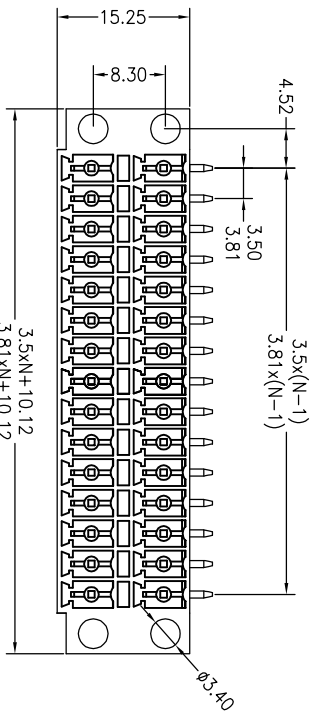

Housing Material(塑件): PA66 (UL94 V-0)
 Contact(端子): Brass, Tin plating(黄铜镀锡)

PITCH RANGE		NOMINAL DIMENSION RANGE	
IN MM	OVER	IN MM	OVER
TO 6	10	TO 30	60
TO 10	24	TO 60	100
TO 15		TO 100	150
±0.10	±0.15	±0.30	±0.50
		±0.30	±0.70
			±1.00

Ordering Information

JL15EDGKNRM - XXX XX X X 1

Pitch
 350=3.5PH
 381=3.81PH

No.of pins
 2P~24P

Housing Color
 B=Black
 G=Green
 U=Blue
 R=Red
 W=White
 Y=Yellow
 O=Orange
 E=Grey

Packing
 O=Pe bog
 A=Troy
 T=Tube

REVISION RECORD			
REV	ECN	DESCRIPTION	DATE
A0		NEW	21.06.28

DRAW	SHUANGPING ZHENG		SCALE	FIT	PART NO.	JL15EDGKNRM-XXXXXXXX1
	CHECK	LICHAO LIU	UNIT	mm		
APPROVE	YONGLIANG GAO		SHEET	1/1	TITLE:	JL15EDGKNRM-3.5(3.81)-2XN插拔式公座 弯脚带耳/绿色